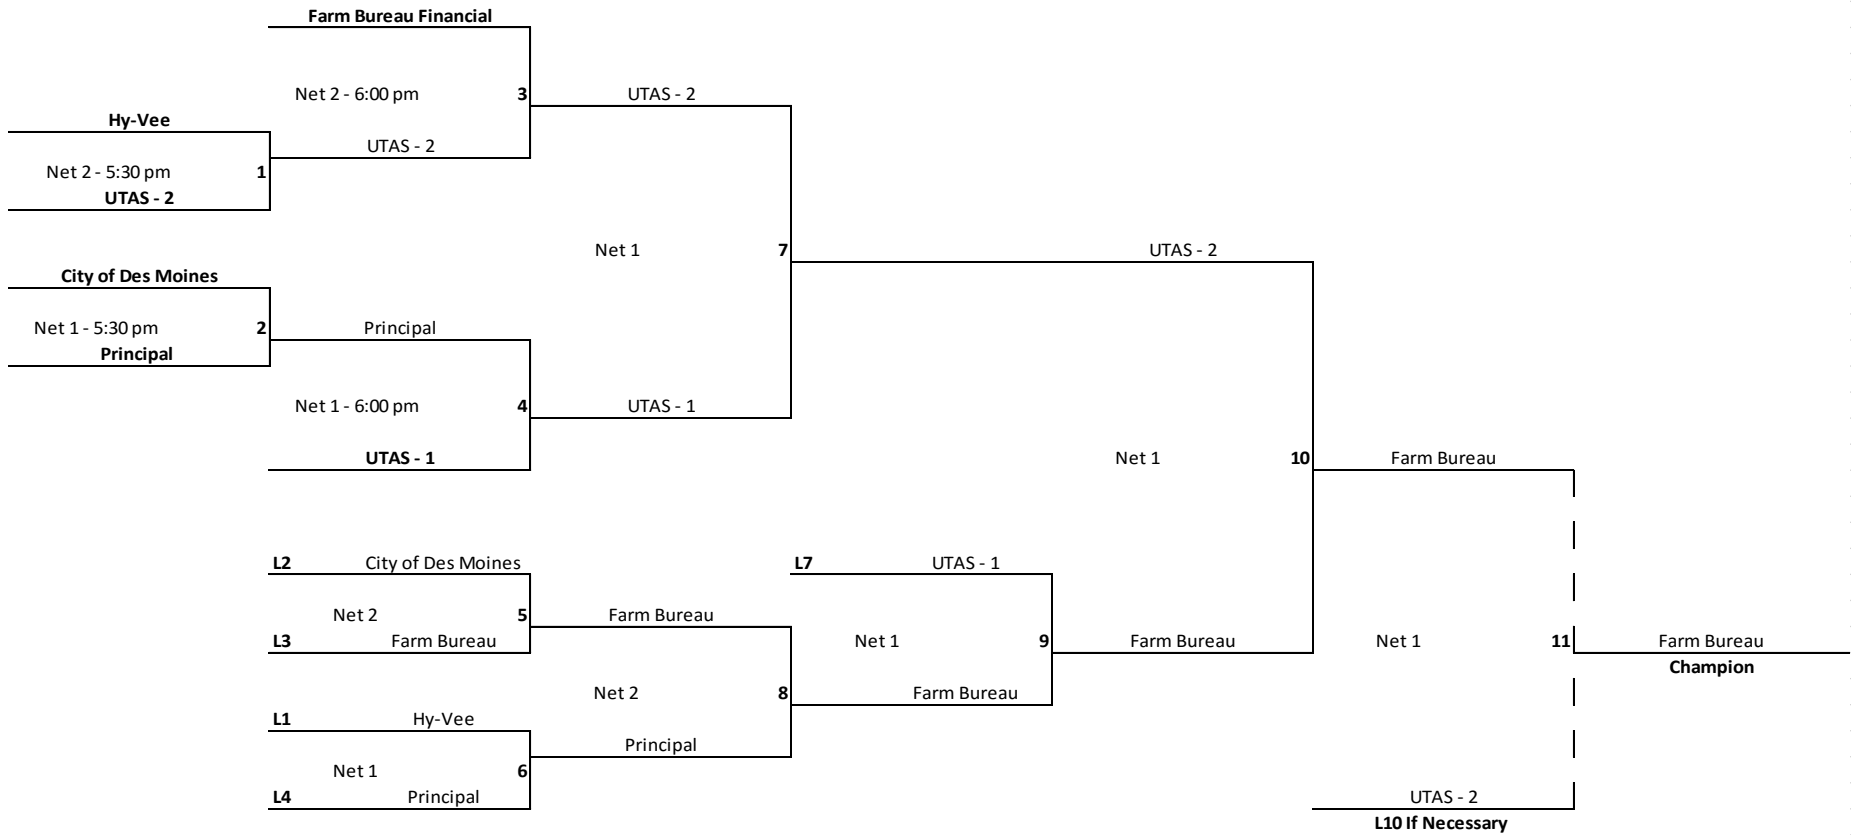

**Small Division**  
 2016 Spikeball  
 Western Gateway Park  
 1000 Grand Ave.  
 Des Moines, IA 50309  
 Monday, July 25

\*Best 2 out of 3 games to score of 15 with a cap of 18. Third game goes to 11 with a cap of 15.

\*\*Be prepared to play immediately after your games. If we get ahead of schedule, we will stay ahead.

**Medium Division**  
 2016 Spikeball  
 Western Gateway Park  
 1000 Grand Ave.  
 Des Moines, IA 50309  
 Monday, July 25

\*Best 2 out of 3 games to score of 15 with a cap of 18. Third game goes to 11 with a cap of 15.

\*\*Be prepared to play immediately after your games. If we get ahead of schedule, we will stay ahead.

# DES MOINES CORPORATE *GAMES*

**Large Division**  
 2016 Spikeball  
 Western Gateway Park  
 1000 Grand Ave.  
 Des Moines, IA 50309  
 Monday, July 25

**1st Place - Farm Bureau**  
**2nd Place - UTAS - 2**  
**3rd Place - UTAS - 1**