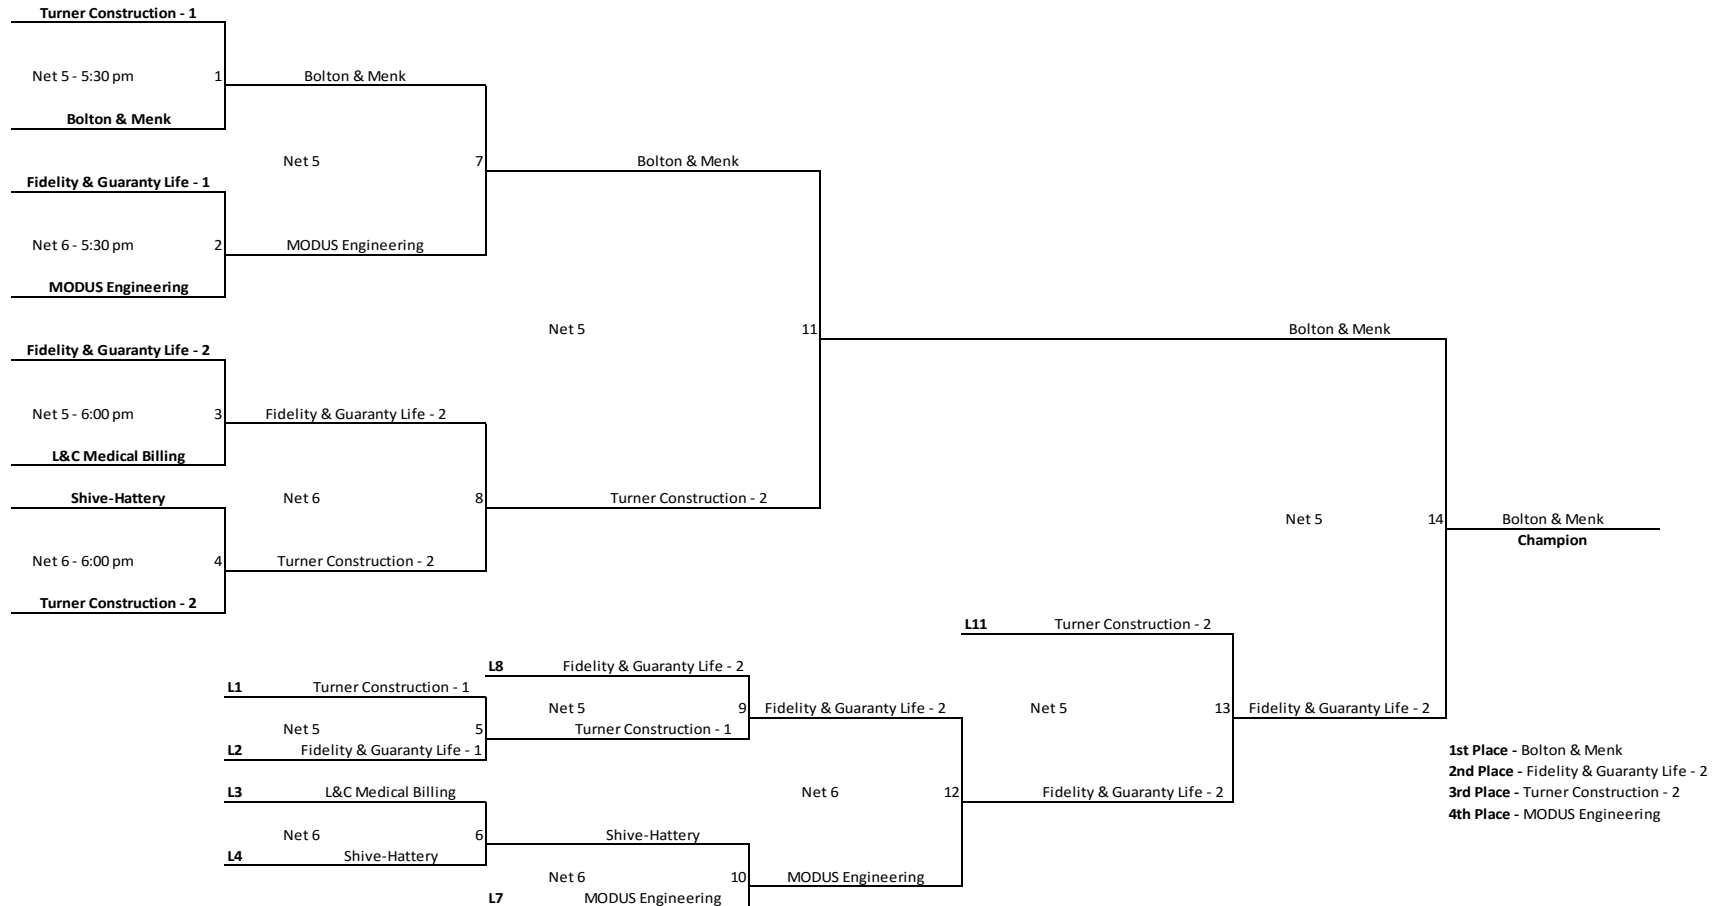

**Small Division**  
 2016 Spikeball  
 Western Gateway Park  
 1000 Grand Ave.  
 Des Moines, IA 50309  
 Monday, July 25

\*Best 2 out of 3 games to score of 15 with a cap of 18. Third game goes to 11 with a cap of 15.

\*\*Be prepared to play immediately after your games. If we get ahead of schedule, we will stay ahead.

**Medium Division**  
 2016 Spikeball  
 Western Gateway Park  
 1000 Grand Ave.  
 Des Moines, IA 50309  
 Monday, July 25

\*Best 2 out of 3 games to score of 15 with a cap of 18. Third game goes to 11 with a cap of 15.

\*\*Be prepared to play immediately after your games. If we get ahead of schedule, we will stay ahead.

# DES MOINES CORPORATE *GAMES*

**Large Division**  
 2016 Spikeball  
 Western Gateway Park  
 1000 Grand Ave.  
 Des Moines, IA 50309  
 Monday, July 25

**1st Place - Farm Bureau**  
**2nd Place - UTAS - 2**  
**3rd Place - UTAS - 1**