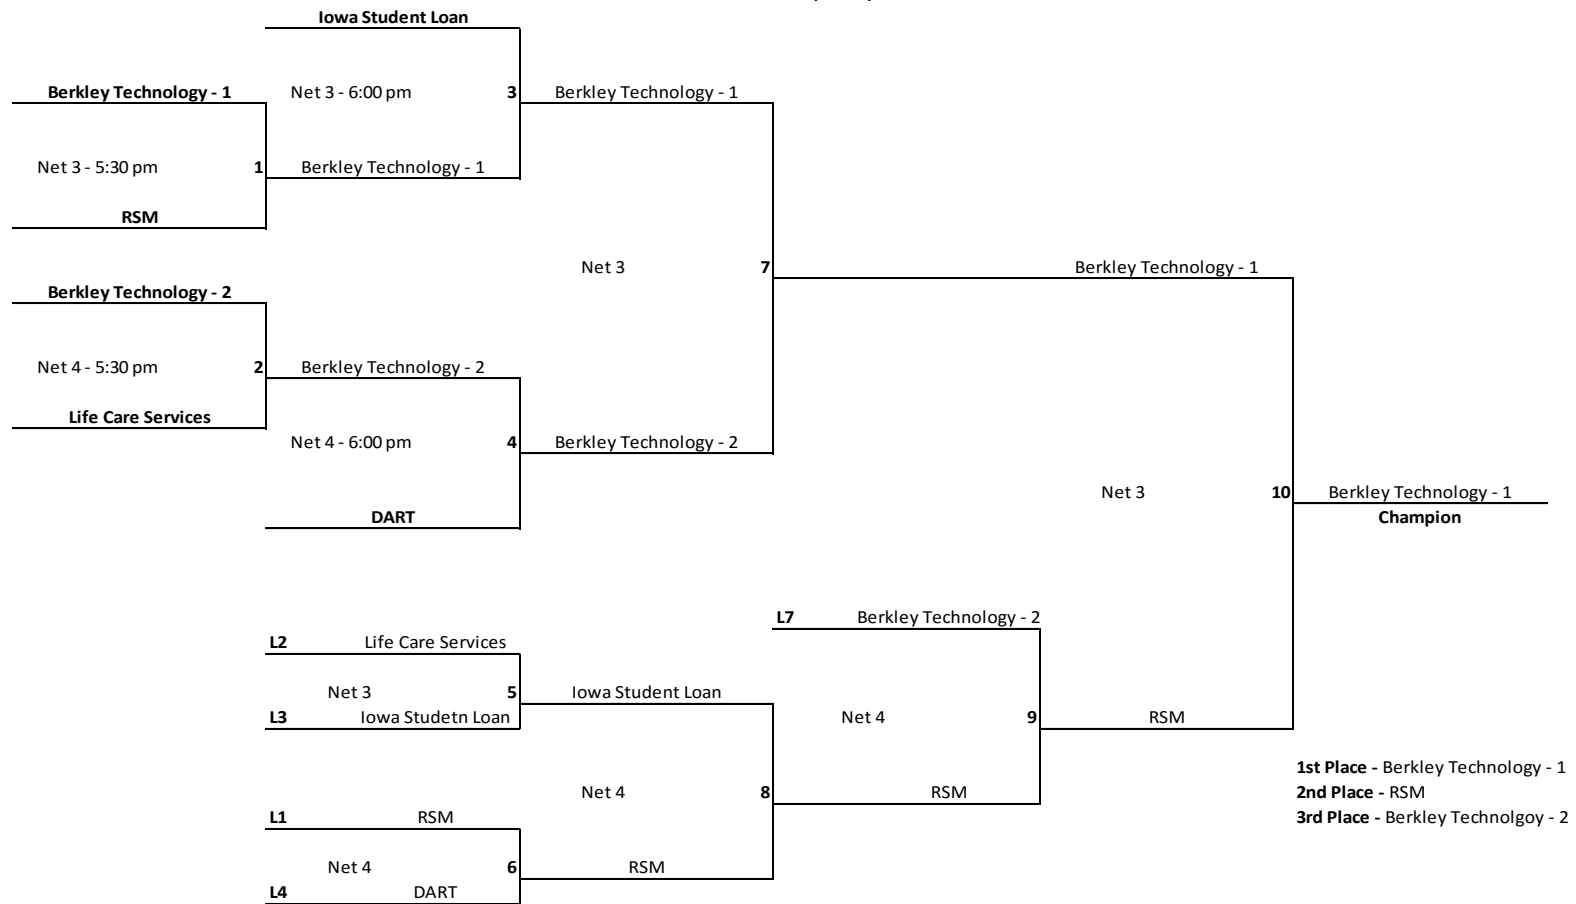

**Small Division**  
 2016 Spikeball  
 Western Gateway Park  
 1000 Grand Ave.  
 Des Moines, IA 50309  
 Monday, July 25

\*Best 2 out of 3 games to score of 15 with a cap of 18. Third game goes to 11 with a cap of 15.

\*\*Be prepared to play immediately after your games. If we get ahead of schedule, we will stay ahead.

**Medium Division**  
 2016 Spikeball  
 Western Gateway Park  
 1000 Grand Ave.  
 Des Moines, IA 50309  
 Monday, July 25

\*Best 2 out of 3 games to score of 15 with a cap of 18. Third game goes to 11 with a cap of 15.

\*\*Be prepared to play immediately after your games. If we get ahead of schedule, we will stay ahead.

# DES MOINES CORPORATE *GAMES*

**Large Division**  
 2016 Spikeball  
 Western Gateway Park  
 1000 Grand Ave.  
 Des Moines, IA 50309  
 Monday, July 25

**1st Place - Farm Bureau**  
**2nd Place - UTAS - 2**  
**3rd Place - UTAS - 1**