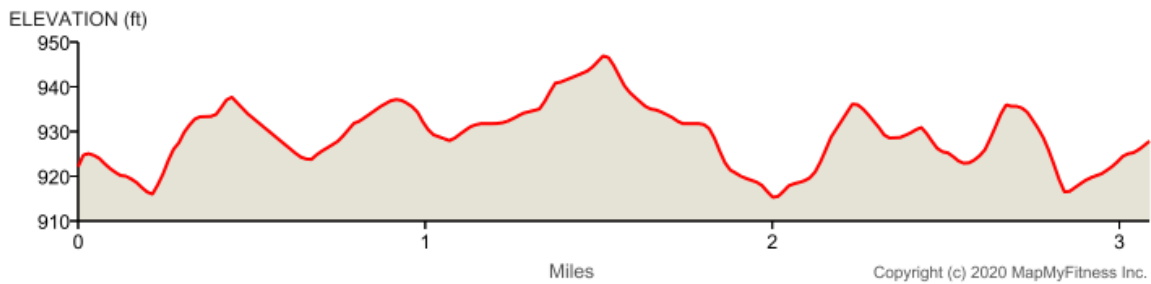

Iowa Games DU Run Route 2020

Distance: 3.09 mi
Elevation Gain: 57 ft
Elevation Max: 947 ft

Notes

0.00 mi Direct/offroad route segment

0.00 mi Head southeast on Neal Smith Trail

0.03 mi	Head southeast on Neal Smith Trail
0.17 mi	Head southeast on Neal Smith Trail
0.20 mi	Direct/offroad route segment
0.20 mi	Head southeast
0.23 mi	Head north
0.24 mi	Turn rightDestination will be on the right
0.27 mi	Head east toward NW Big Creek Dr
0.38 mi	Head northeast toward NW Big Creek Dr
0.39 mi	Turn right onto NW Big Creek Dr
0.43 mi	Head south on NW Big Creek Dr
0.75 mi	Head southwest on NW Big Creek Dr
1.03 mi	Head southeast on NW Big Creek Dr
1.31 mi	Head southeast on NW Big Creek Dr
1.32 mi	Turn right
1.34 mi	Head southwest toward Neal Smith Trail
1.42 mi	Head northwest on Neal Smith Trail
1.50 mi	Head north on Neal Smith Trail
1.61 mi	Head north on Neal Smith Trail
1.64 mi	Slight right to stay on Neal Smith Trail
1.80 mi	Head north on Neal Smith Trail
2.06 mi	Head north on Neal Smith Trail
2.33 mi	Head east on Neal Smith Trail
2.52 mi	Head northwest on Neal Smith Trail
2.71 mi	Head west on Neal Smith Trail
2.92 mi	Head northwest on Neal Smith Trail
3.04 mi	Destination