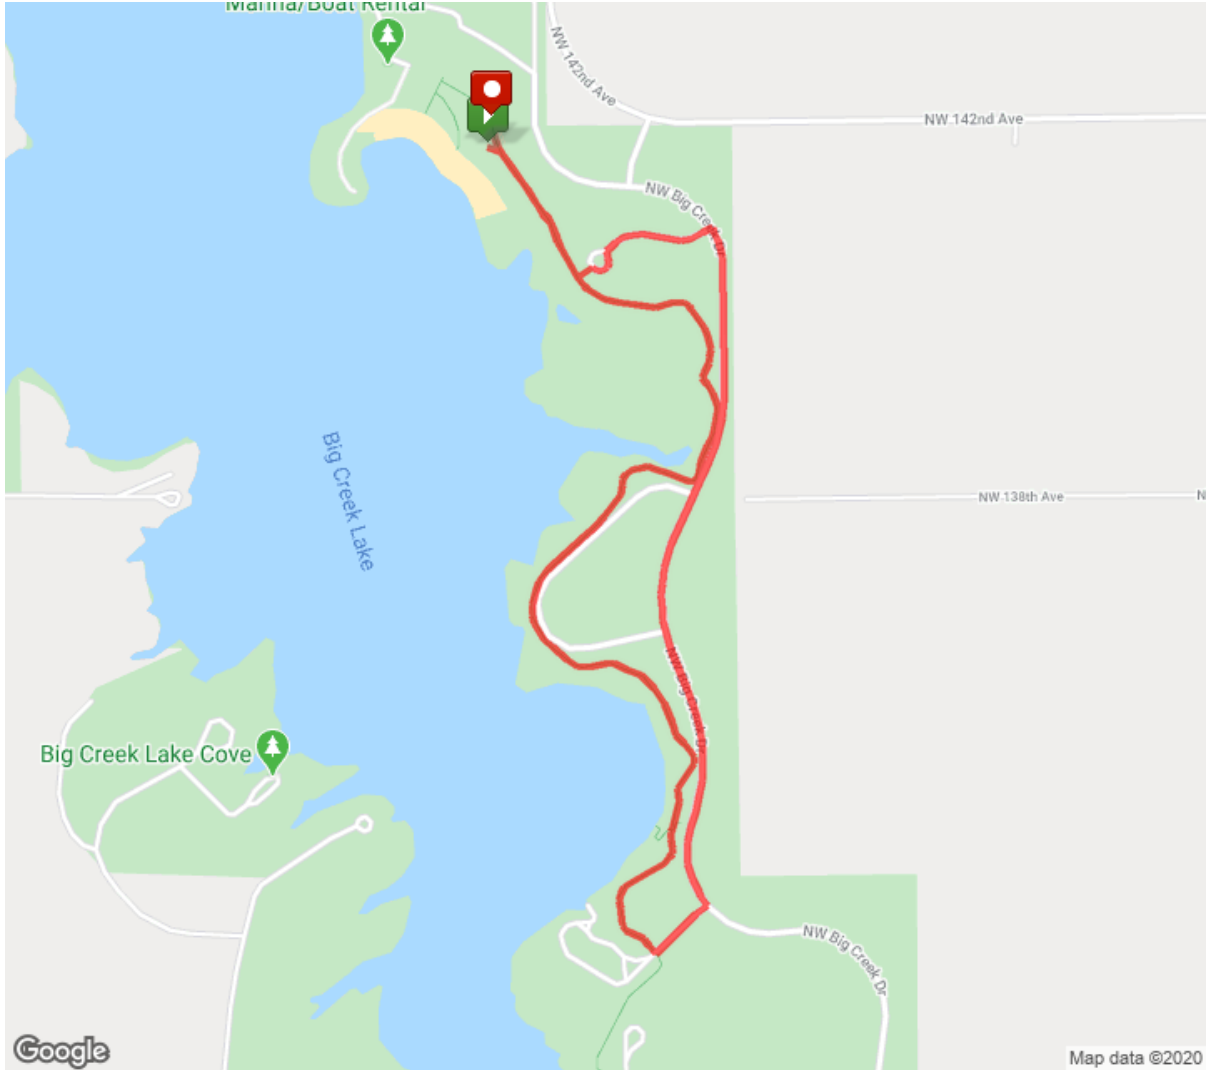

Iowa Games DU Run Route 2020

Distance: 3.09 mi
Elevation Gain: 57 ft
Elevation Max: 947 ft

Notes

0.00 mi Direct/offroad route segment

0.00 mi Head southeast on Neal Smith Trail

0.03 mi	Head southeast on Neal Smith Trail
0.17 mi	Head southeast on Neal Smith Trail
0.20 mi	Direct/offroad route segment
0.20 mi	Head southeast
0.23 mi	Head north
0.24 mi	Turn rightDestination will be on the right
0.27 mi	Head east toward NW Big Creek Dr
0.38 mi	Head northeast toward NW Big Creek Dr
0.39 mi	Turn right onto NW Big Creek Dr
0.43 mi	Head south on NW Big Creek Dr
0.75 mi	Head southwest on NW Big Creek Dr
1.03 mi	Head southeast on NW Big Creek Dr
1.31 mi	Head southeast on NW Big Creek Dr
1.32 mi	Turn right
1.34 mi	Head southwest toward Neal Smith Trail
1.42 mi	Head northwest on Neal Smith Trail
1.50 mi	Head north on Neal Smith Trail
1.61 mi	Head north on Neal Smith Trail
1.64 mi	Slight right to stay on Neal Smith Trail
1.80 mi	Head north on Neal Smith Trail
2.06 mi	Head north on Neal Smith Trail
2.33 mi	Head east on Neal Smith Trail
2.52 mi	Head northwest on Neal Smith Trail
2.71 mi	Head west on Neal Smith Trail
2.92 mi	Head northwest on Neal Smith Trail
3.04 mi	Destination