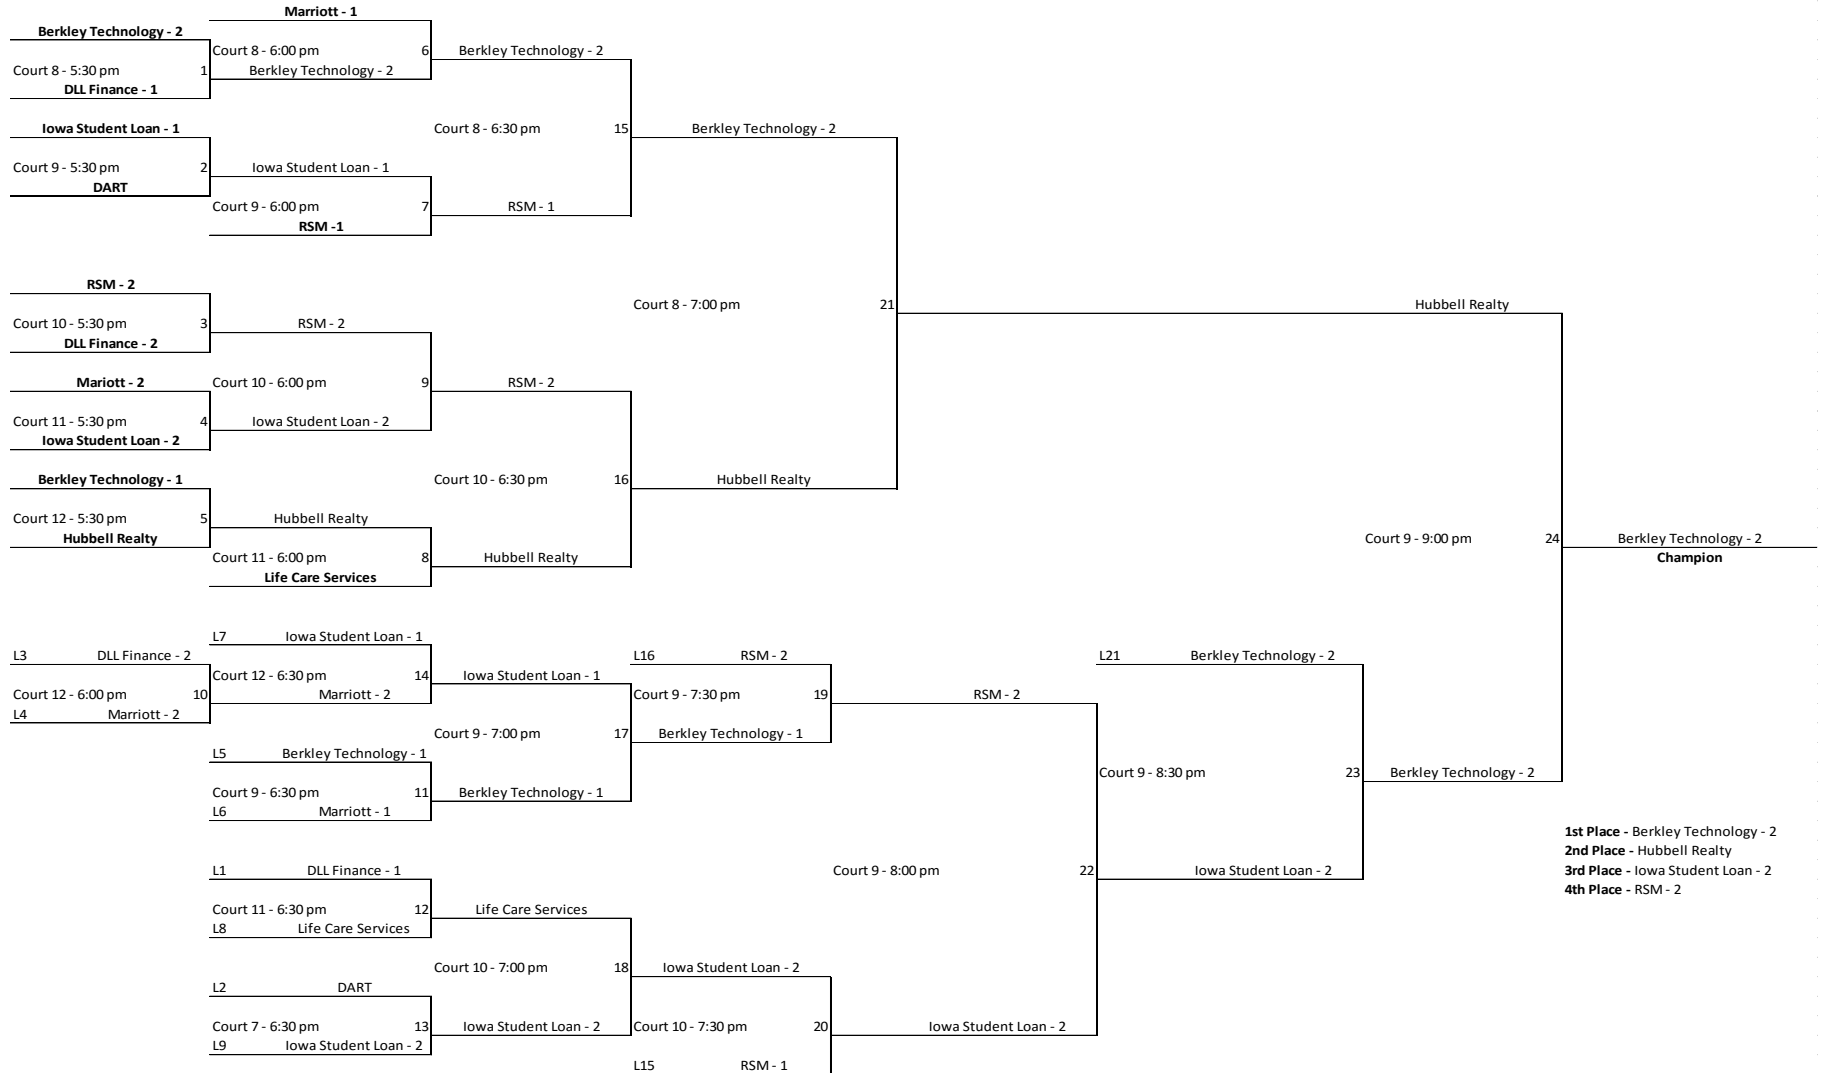

Small Division

2016 Bags
 Clive Aquatic Center
 1801 NW 114th St.
 Clive, IA 50325
 Thursday, July 21

Medium Division

2016 Bags
 Clive Aquatic Center
 1801 NW 114th St.
 Clive, IA 50325
 Thursday, July 21