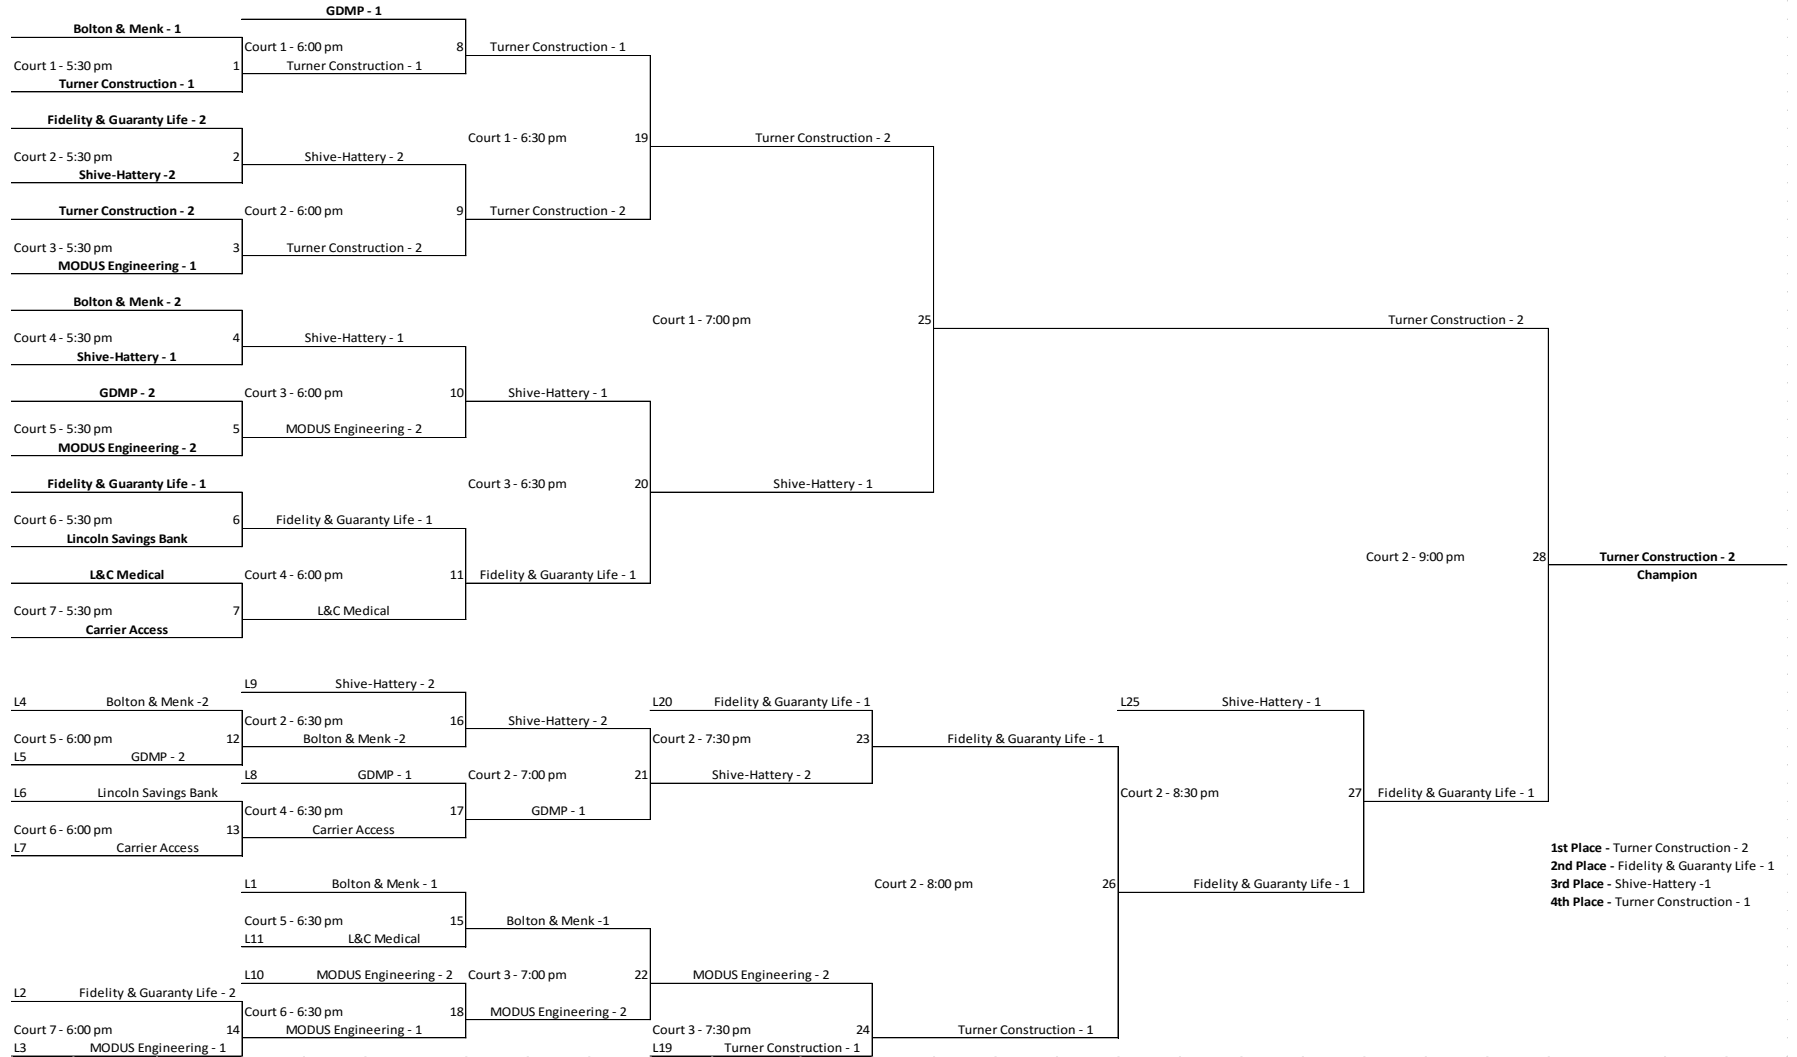

Small Division

2016 Bags
 Clive Aquatic Center
 1801 NW 114th St.
 Clive, IA 50325
 Thursday, July 21

Medium Division

2016 Bags
 Clive Aquatic Center
 1801 NW 114th St.
 Clive, IA 50325
 Thursday, July 21