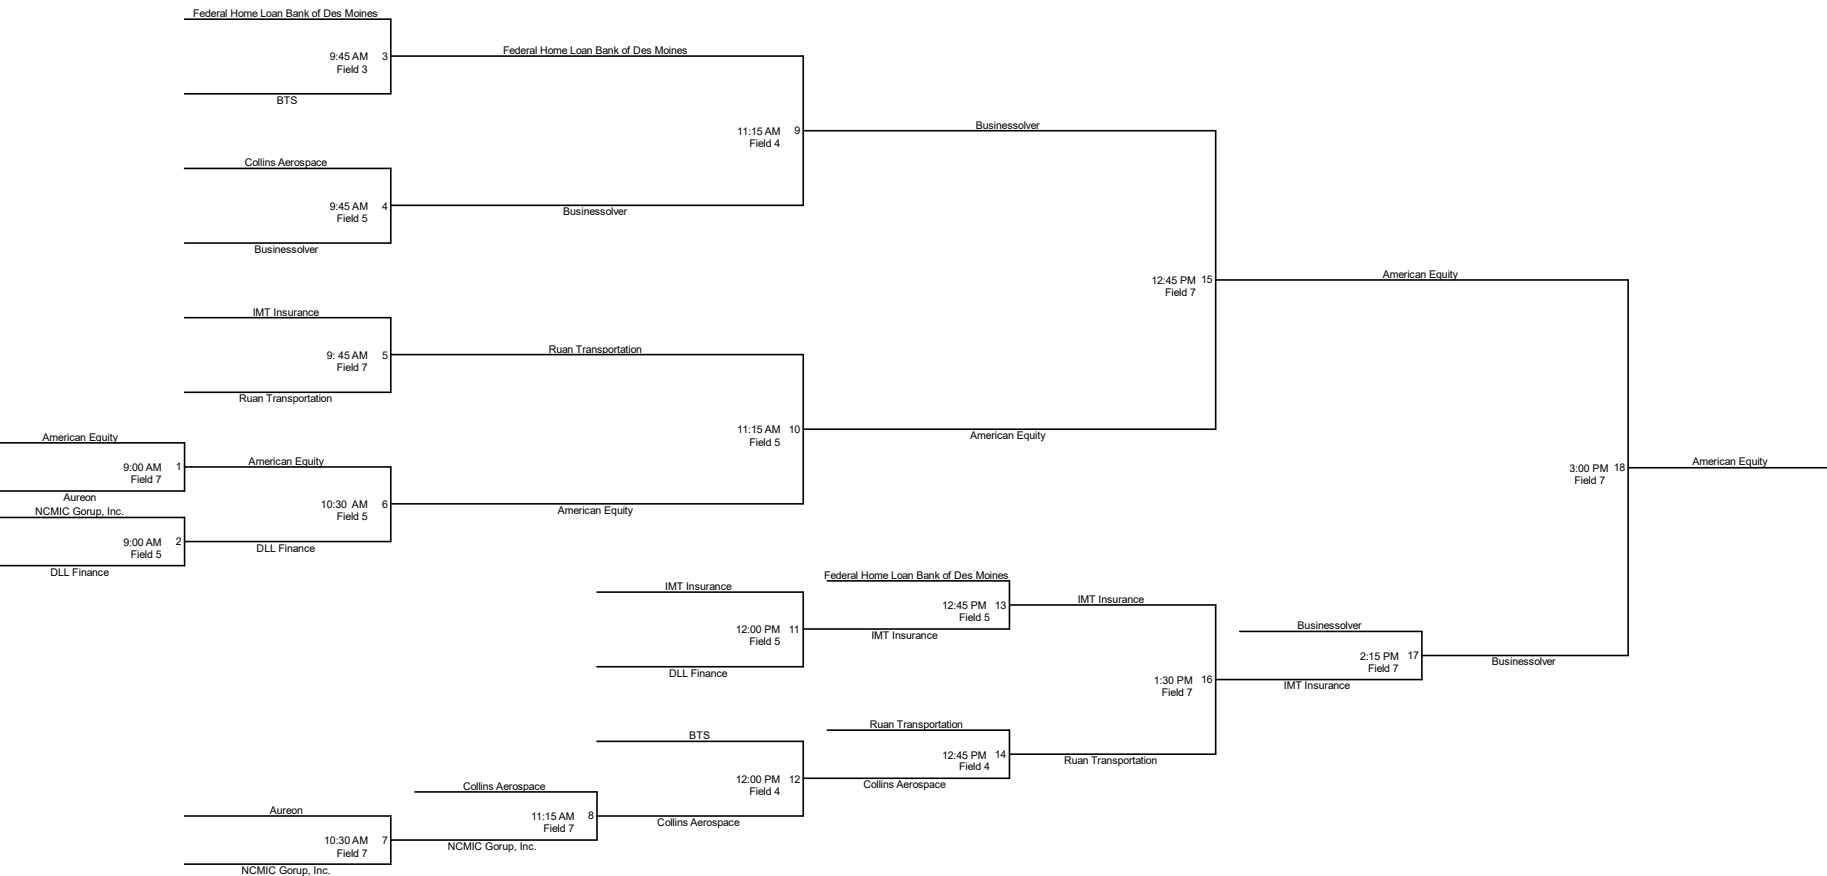

DES MOINES CORPORATE GAMES

Ultimate Frisbee Tournament
Division 1
Sunday, June 30th, 2019
Games Begin at 9:00 AM

Please check-in 30 minutes prior to your first game
Check-in area will be between fields 7 and 8
Refer to the field map below for field locations

- 1st: Farm Bureau
- 2nd: Pella Corporation
- 3rd: Corteva Agriscience
- 4th: Hy-Vee

Ultimate Frisbee Tournament
 Division 2
 Sunday, June 30, 2019
 Cownie Soccer Park
 Games Begin at 9:00 AM

- 1st: American Equity
- 2nd: Businesssolver
- 3rd: IMT Insurance
- 4th: Ruan Transportation

Please check-in 30 minutes prior to your first game
 Check-in area will be between fields 7 and 8
 Refer to the field map below for field locations

DES MOINES CORPORATE *GAMES*

Ultimate Frisbee Tournament

Please check-in 30 minutes prior to your first game
Check-in area will be between fields 7 and 8
Refer to the field map below for field locations

- 1st: The Unemployables
- 2nd: Federal Reserve
- 3rd: Robert Half
- 4th: Marel, Inc.