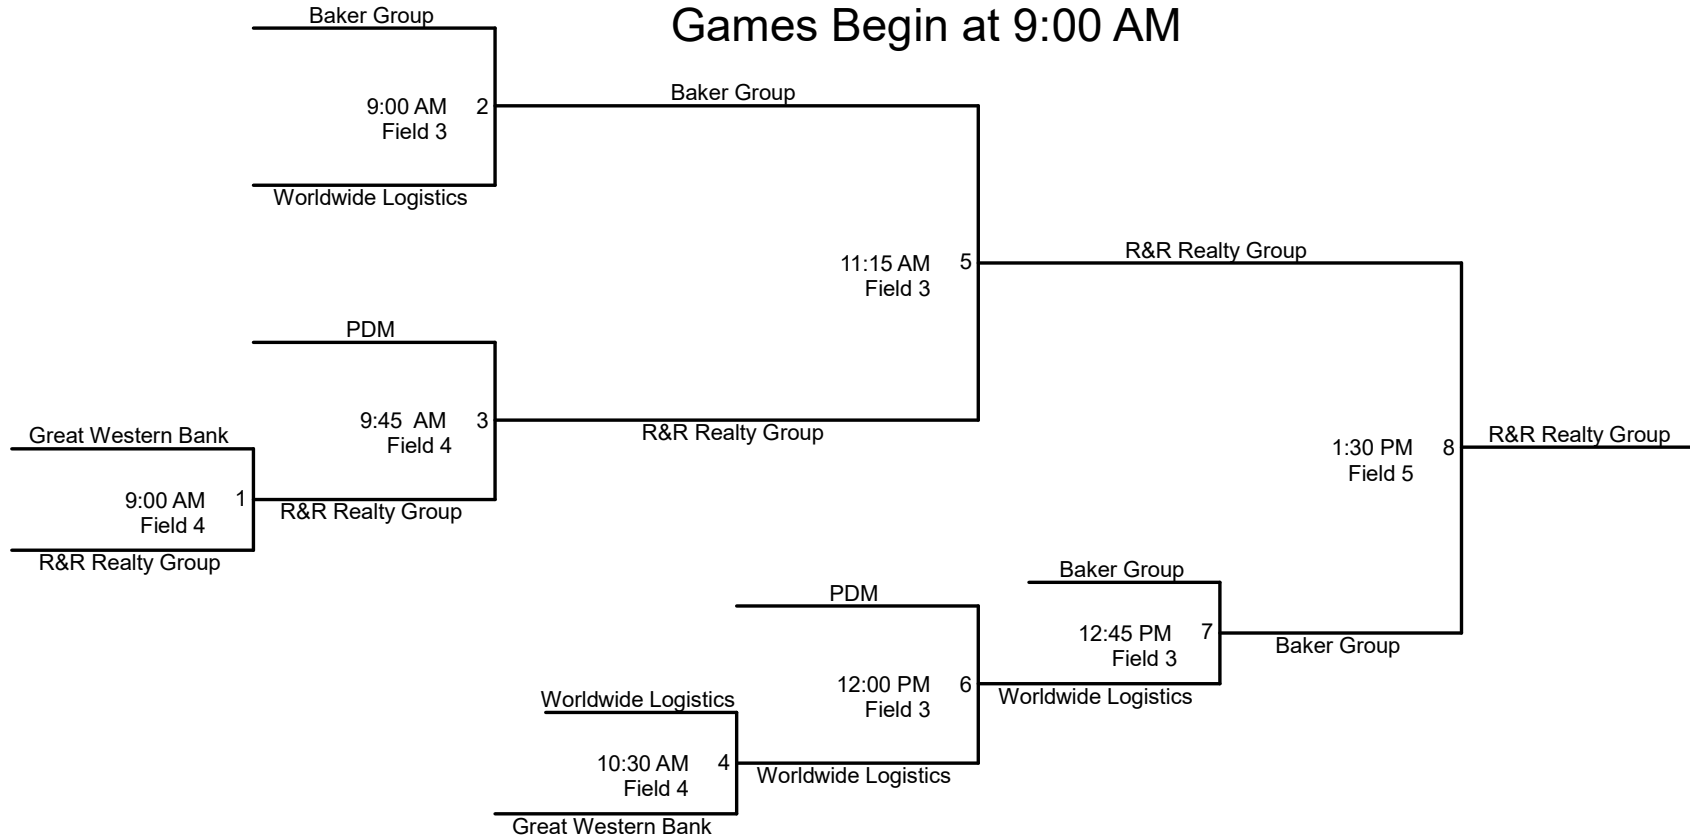

DES MOINES CORPORATE *GAMES*

Ultimate Frisbee Tournament

Division 3

Sunday, June 30, 2019

Cownie Soccer Park

Games Begin at 9:00 AM

Please check-in 30 minutes prior to your first game
Check-in area will be between fields 7 and 8
Refer to the field map below for field locations

- 1st: R&R Realty
- 2nd: Baker Group
- 3rd: Worldwide Logistics
- 4th: PDM