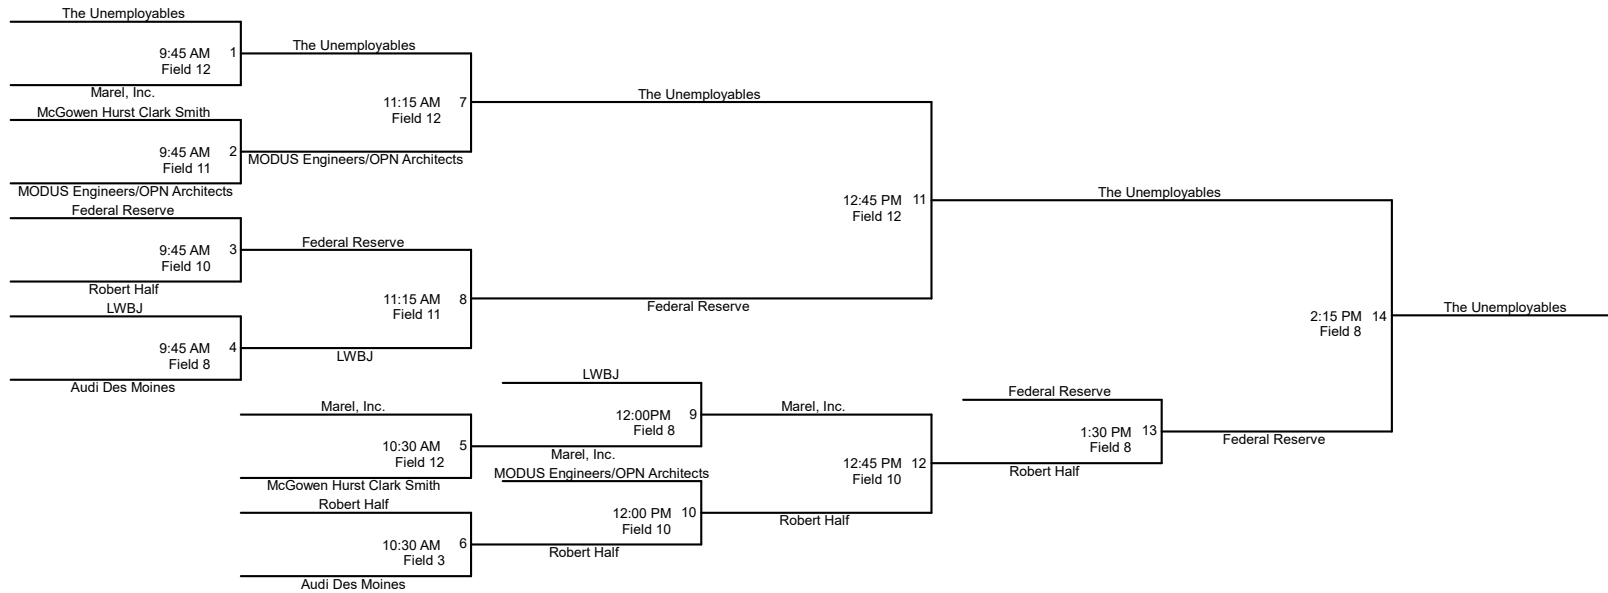

DES MOINES CORPORATE GAMES

Ultimate Frisbee Tournament
Division 1
Sunday, June 30th, 2019
Games Begin at 9:00 AM

Please check-in 30 minutes prior to your first game
Check-in area will be between fields 7 and 8
Refer to the field map below for field locations

Please check-in 30 minutes prior to your first game
 Check-in area will be between fields 7 and 8
 Refer to the field map below for field locations

DES MOINES CORPORATE *GAMES*

Ultimate Frisbee Tournament

Division 3

Sunday, June 30, 2019

Cownie Soccer Park

Games Begin at 9:00 AM

Please check-in 30 minutes prior to your first game
 Check-in area will be between fields 7 and 8
 Refer to the field map below for field locations

Please check-in 30 minutes prior to your first game
Check-in area will be between fields 7 and 8
Refer to the field map below for field locations

- 1st: The Unemployables
- 2nd: Federal Reserve
- 3rd: Robert Half
- 4th: Marel, Inc.