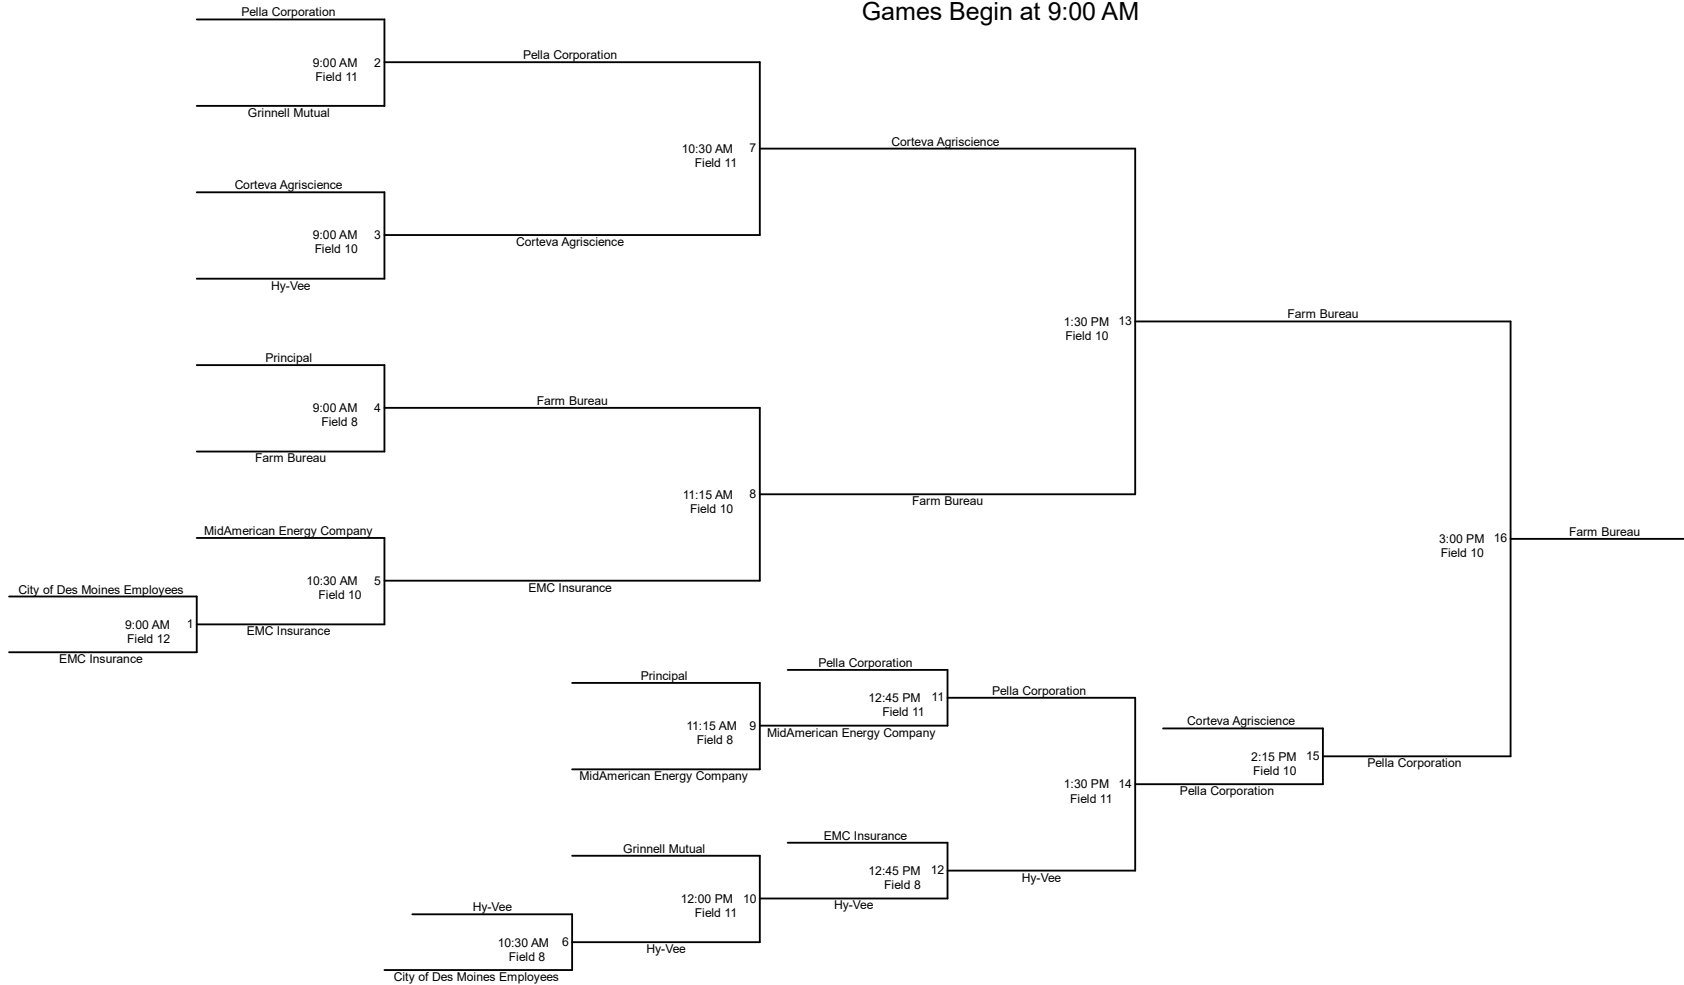

DES MOINES CORPORATE GAMES

Ultimate Frisbee Tournament
Division 1
Sunday, June 30th, 2019
Games Begin at 9:00 AM

Please check-in 30 minutes prior to your first game
Check-in area will be between fields 7 and 8
Refer to the field map below for field locations

Please check-in 30 minutes prior to your first game
 Check-in area will be between fields 7 and 8
 Refer to the field map below for field locations

DES MOINES CORPORATE *GAMES*

Ultimate Frisbee Tournament

Please check-in 30 minutes prior to your first game
Check-in area will be between fields 7 and 8
Refer to the field map below for field locations

- 1st: The Unemployables
- 2nd: Federal Reserve
- 3rd: Robert Half
- 4th: Marel, Inc.