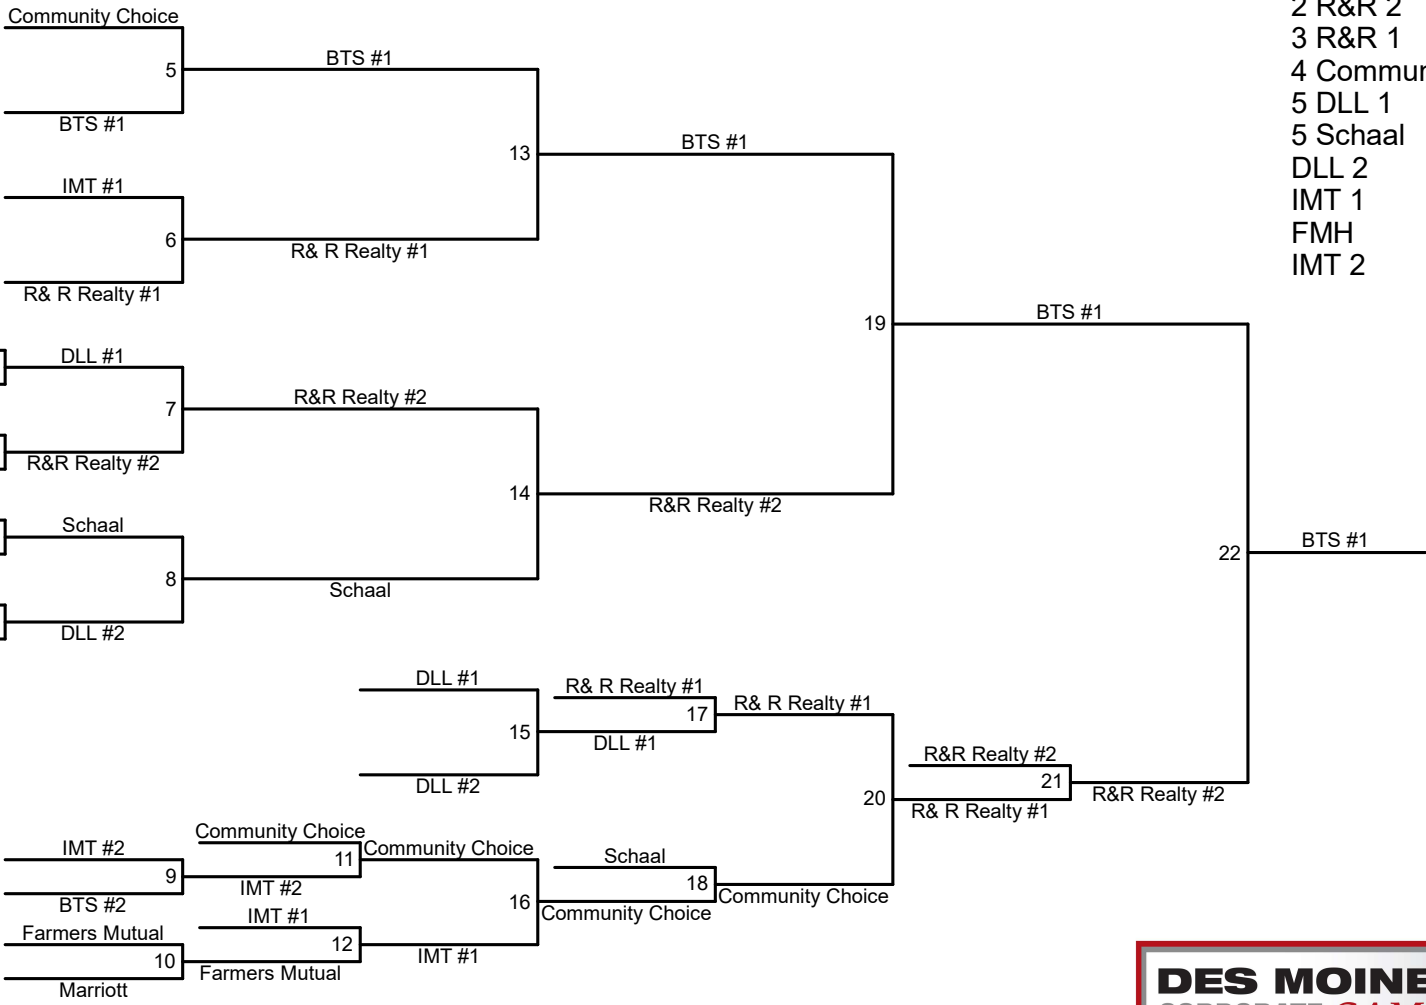

- 1 Principal 1
- 2 Pella 1
- 3 Pella 2
- 4 F & G 1
- 5 F & G 2
- 5 FB
- 7 Deere

EXECUTIVE
SPONSOR

SCHEDULE & RESULTS
SPONSOR

- 1 Am Eq 2
- 2 Am Eq 1
- 3 Am Ent
- 4 Krause
- 5 Atlantic
- 5 FHLB 2
- FHLB 1
- SHAZAM
- Ruan
- ITA 1
- Collins
- Am Ent
- Collins
- Ruan

EXECUTIVE SPONSOR

SCHEDULE & RESULTS SPONSOR

- 1 BTS
- 2 R&R 2
- 3 R&R 1
- 4 Community Choice
- 5 DLL 1
- 5 Schaal
- DLL 2
- IMT 1
- FMH
- IMT 2

EXECUTIVE SPONSOR  SCHEDULE & RESULTS SPONSOR 

- 1 Foster 1
- 2 LightEdge
- 3 MODUS 1
- 4 PDM
- 5 Iowa Soy
- 5 Foster 2
- FIB
- RMH
- MODUS 2