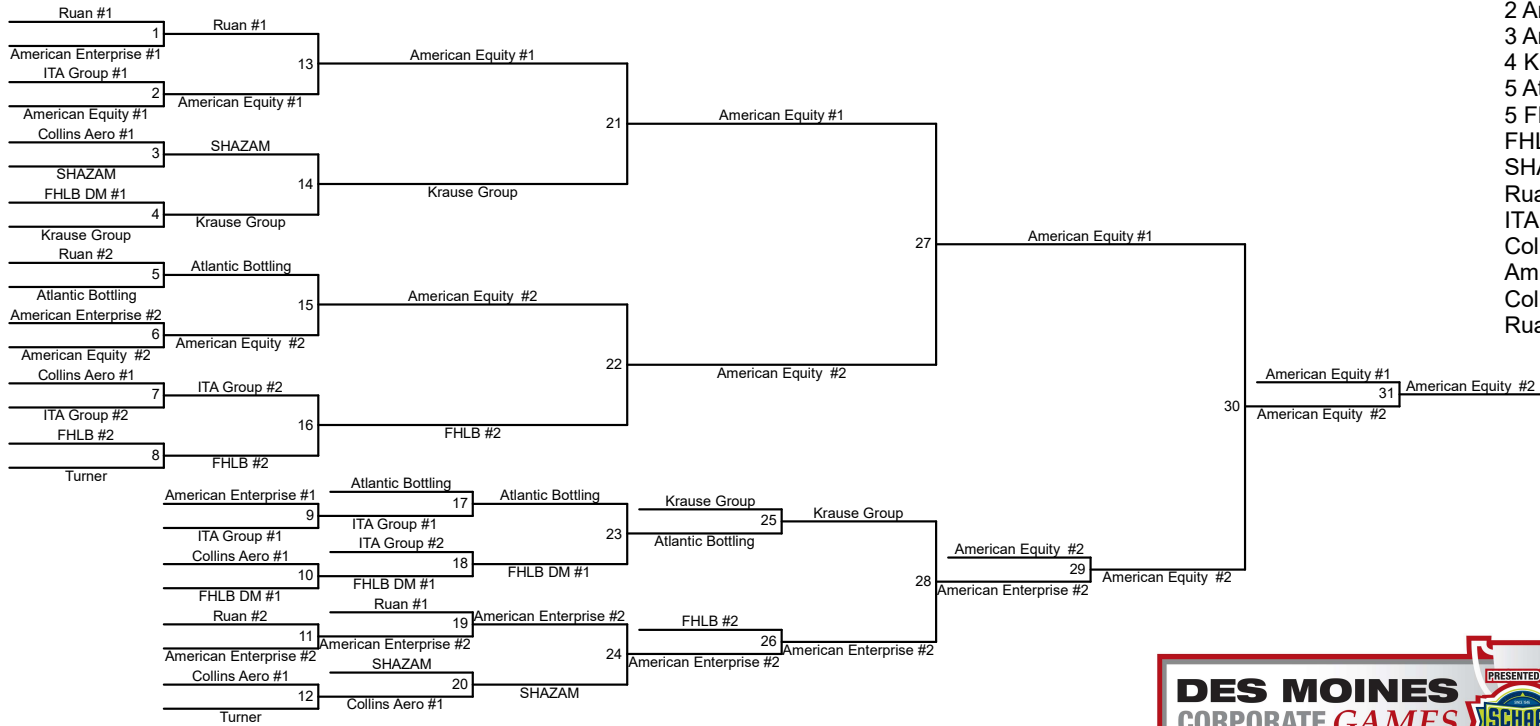

- 1 Principal 1
- 2 Pella 1
- 3 Pella 2
- 4 F & G 1
- 5 F & G 2
- 5 FB
- 7 Deere

EXECUTIVE
SPONSOR

SCHEDULE & RESULTS
SPONSOR

- 1 Am Eq 2
- 2 Am Eq 1
- 3 Am Ent
- 4 Krause
- 5 Atlantic
- 5 FHLB 2
- FHLB 1
- SHAZAM
- Ruan
- ITA 1
- Collins
- Am Ent
- Collins
- Ruan