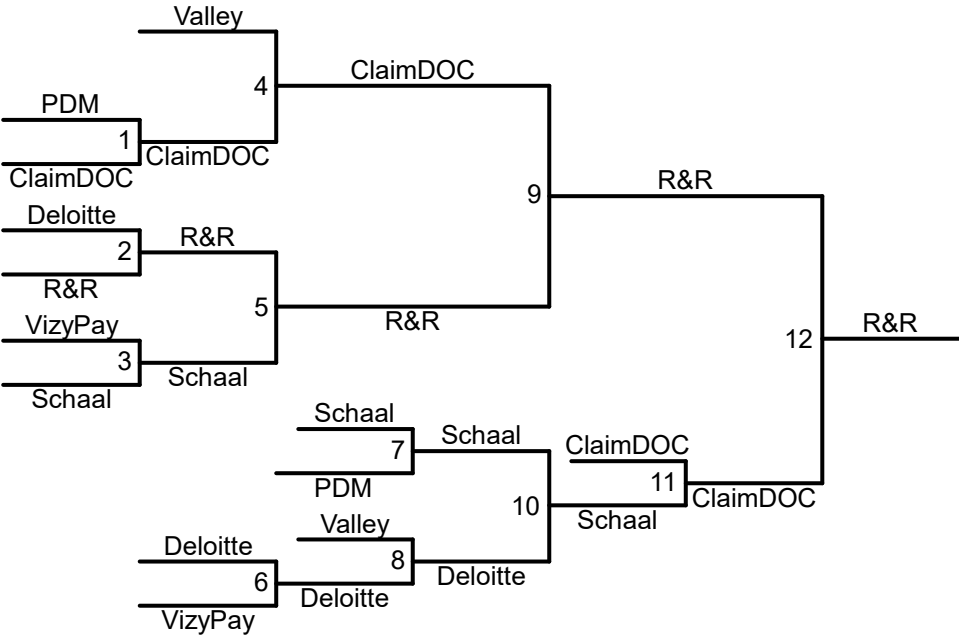

Division 1 Ultimate 4's
 Saturday June 22, 2024
 1st- Principal 800
 2nd- FBFS 600
 3rd- Corteva 400
 4th- John Deere 300
 5th- Pella and City of DSM 150

EXECUTIVE SPONSOR

SCHEDULE & RESULTS SPONSOR

Division 2 Ultimate 4's
 Saturday June 22nd, 2024
 1st- LCS 800
 2nd- F&G 600
 3rd- Wellabe 400
 4th- FHLB 300

EXECUTIVE SPONSOR

SCHEDULE & RESULTS SPONSOR

Division 3 Ultimate 4s
Saturday June 22nd, 2024
1st- IMT 800
2nd- DLL 600
3rd- FMH 400

Round 1		
Game		
1	DLL vs.	FMH

Round 2		
Game		
2	FMH vs.	IMT

Round 3		
Game		
3	IMT vs.	DLL

EXECUTIVE SPONSOR

SCHEDULE & RESULTS SPONSOR

Division 4 Ultimate
 Saturday June 22d, 2024
 1st- R&R 800
 2nd- ClaimDOC 600
 3rd- Schaal 400
 4th- Deloitte 300
 5th- PDM and Valley 150

EXECUTIVE SPONSOR

SCHEDULE & RESULTS SPONSOR