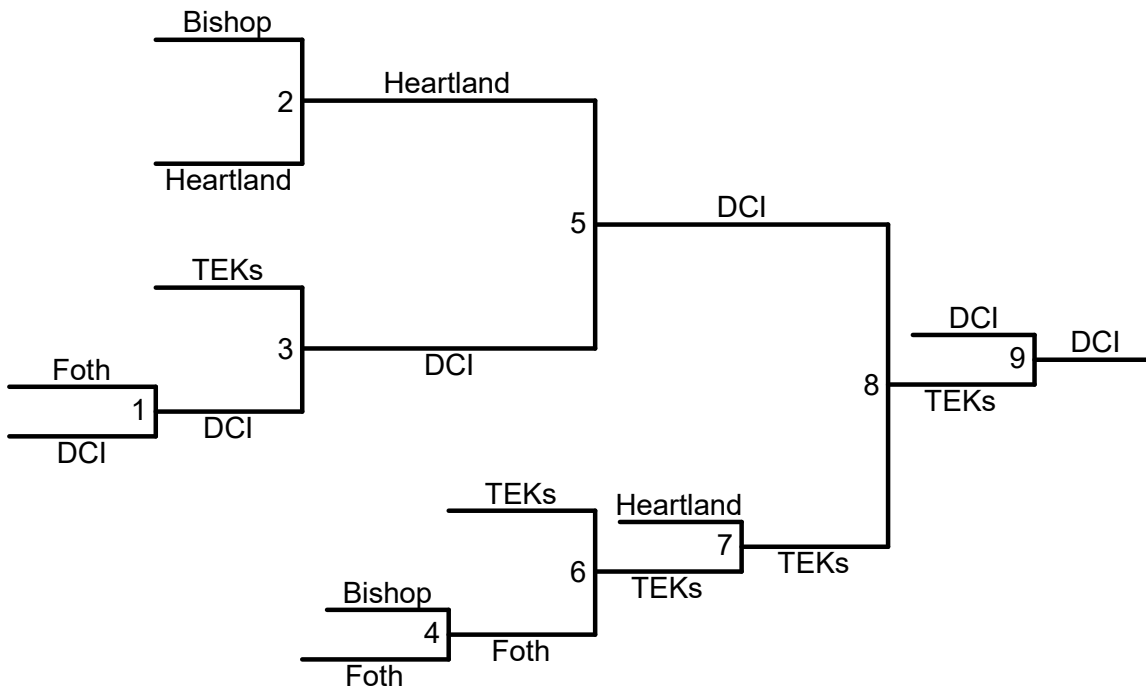

Division 6 Ultimate 4s
Saturday June 22nd, 2024

1st- DCI 800
2nd- TEKs 600
3rd- Heartland 400
4th- Foth 300
5th- Bishop 150

EXECUTIVE SPONSOR

SCHEDULE & RESULTS SPONSOR