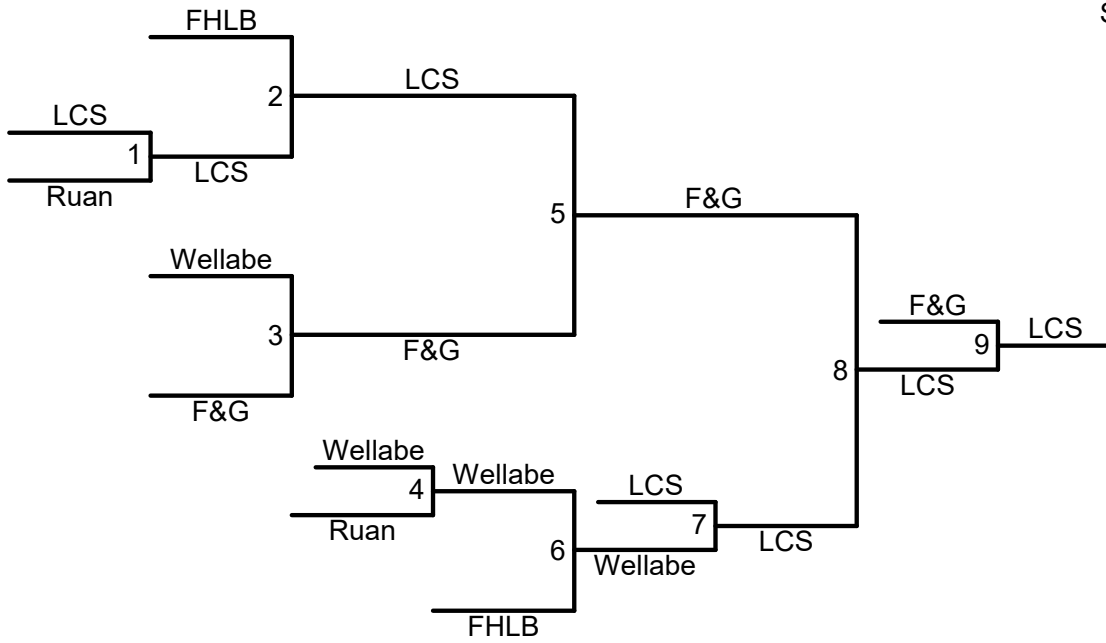

Division 1 Ultimate 4's
 Saturday June 22, 2024
 1st- Principal 800
 2nd- FBFS 600
 3rd- Corteva 400
 4th- John Deere 300
 5th- Pella and City of DSM 150

EXECUTIVE SPONSOR

SCHEDULE & RESULTS SPONSOR

Division 2 Ultimate 4's
 Saturday June 22nd, 2024
 1st- LCS 800
 2nd- F&G 600
 3rd- Wellabe 400
 4th- FHLB 300

EXECUTIVE SPONSOR

SCHEDULE & RESULTS SPONSOR

Division 3 Ultimate 4s
Saturday June 22nd, 2024
1st- IMT 800
2nd- DLL 600
3rd- FMH 400

Round 1		
Game		
1	DLL vs.	FMH

Round 2		
Game		
2	FMH vs.	IMT

Round 3		
Game		
3	IMT vs.	DLL

EXECUTIVE SPONSOR

SCHEDULE & RESULTS SPONSOR

Division 4 Ultimate
 Saturday June 22d, 2024
 1st- R&R 800
 2nd- ClaimDOC 600
 3rd- Schaal 400
 4th- Deloitte 300
 5th- PDM and Valley 150

EXECUTIVE SPONSOR

SCHEDULE & RESULTS SPONSOR