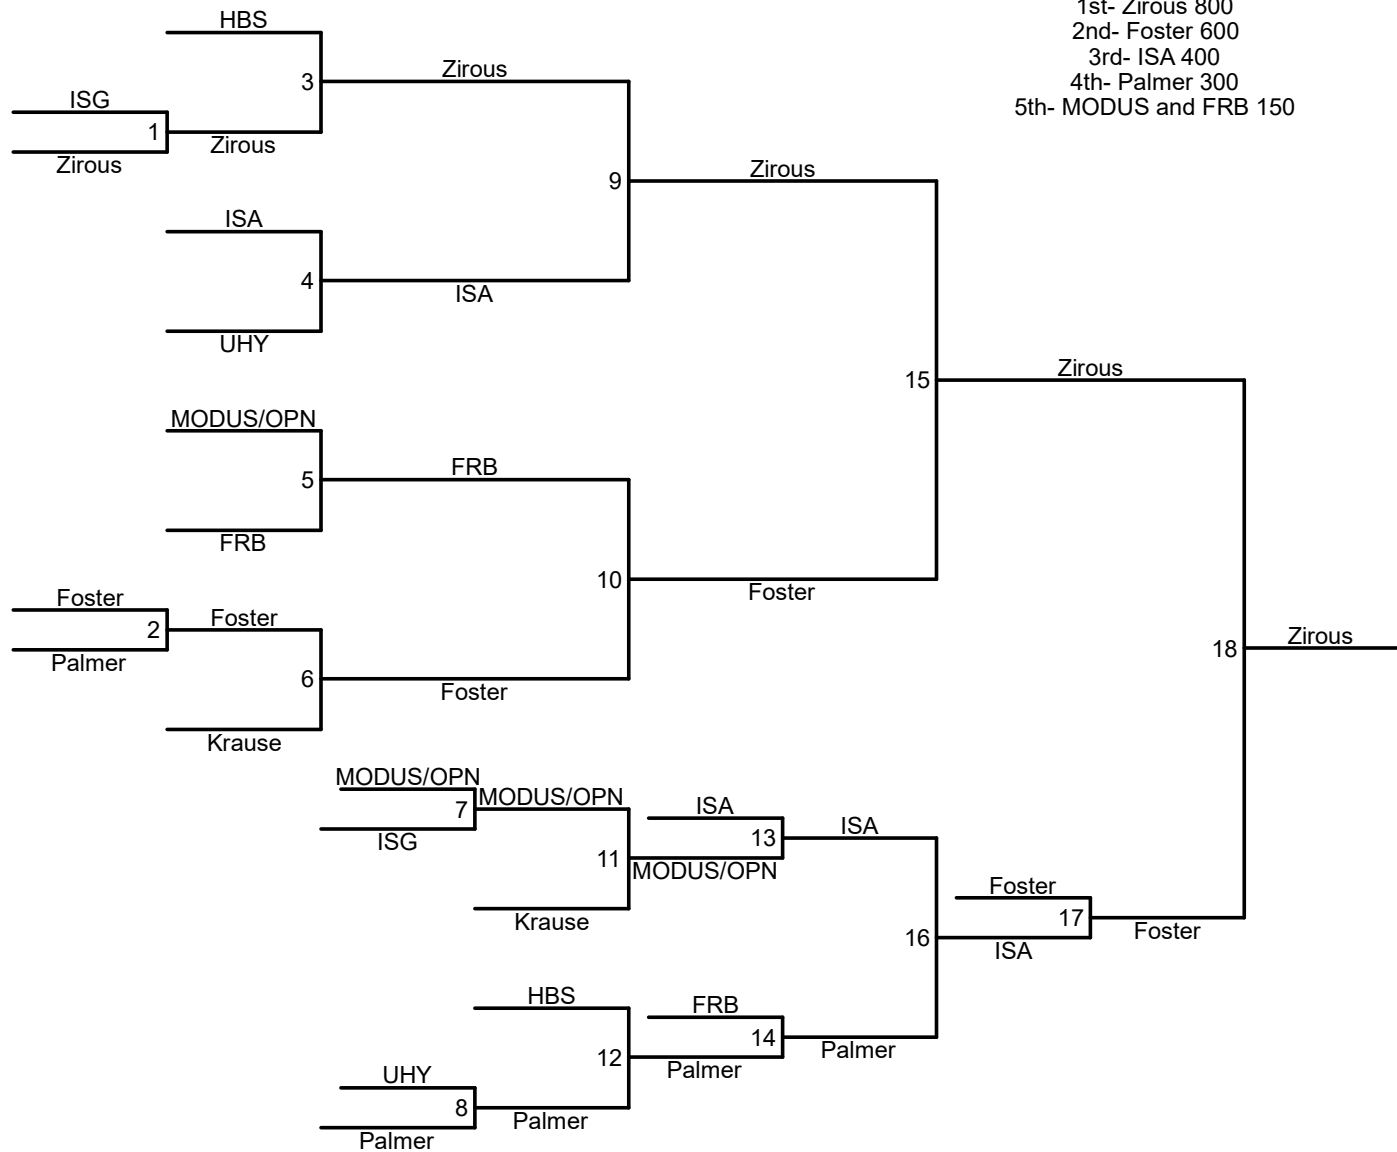

EXECUTIVE SPONSOR

SCHEDULE & RESULTS SPONSOR

Division 4 Ultimate
 Saturday June 22d, 2024
 1st- R&R 800
 2nd- ClaimDOC 600
 3rd- Schaal 400
 4th- Deloitte 300
 5th- PDM and Valley 150

EXECUTIVE SPONSOR

SCHEDULE & RESULTS SPONSOR

Division 5 Ultimate 4's
 Saturday June 22nd, 2024
 1st- Zirous 800
 2nd- Foster 600
 3rd- ISA 400
 4th- Palmer 300
 5th- MODUS and FRB 150

EXECUTIVE SPONSOR

SCHEDULE & RESULTS SPONSOR

Division 6 Ultimate 4s
Saturday June 22nd, 2024