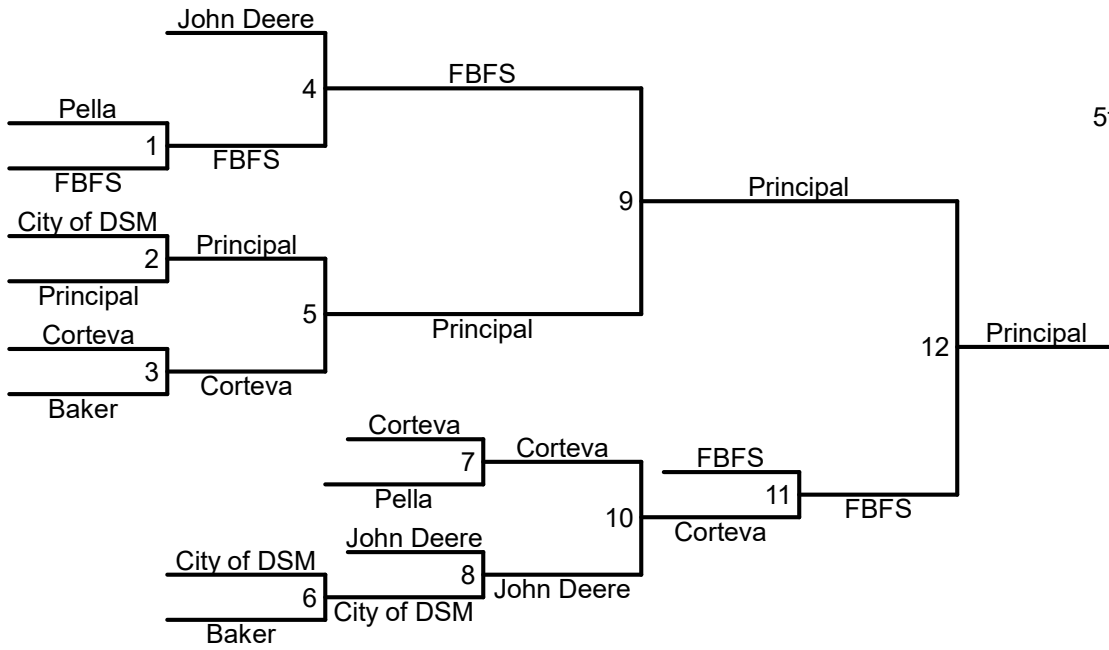

Division 1 Ultimate 4's
 Saturday June 22, 2024
 1st- Principal 800
 2nd- FBFS 600
 3rd- Corteva 400
 4th- John Deere 300
 5th- Pella and City of DSM 150

EXECUTIVE SPONSOR

SCHEDULE & RESULTS SPONSOR

Division 2 Ultimate 4's
 Saturday June 22nd, 2024
 1st- LCS 800
 2nd- F&G 600
 3rd- Wellabe 400
 4th- FHLB 300

EXECUTIVE SPONSOR

SCHEDULE & RESULTS SPONSOR

Division 3 Ultimate 4s
Saturday June 22nd, 2024
1st- IMT 800
2nd- DLL 600
3rd- FMH 400

Round 1		
Game		
1	DLL vs.	FMH

Round 2		
Game		
2	FMH vs.	IMT

Round 3		
Game		
3	IMT vs.	DLL

EXECUTIVE SPONSOR

SCHEDULE & RESULTS SPONSOR

Division 4 Ultimate
 Saturday June 22d, 2024
 1st- R&R 800
 2nd- ClaimDOC 600
 3rd- Schaal 400
 4th- Deloitte 300
 5th- PDM and Valley 150

EXECUTIVE SPONSOR

SCHEDULE & RESULTS SPONSOR