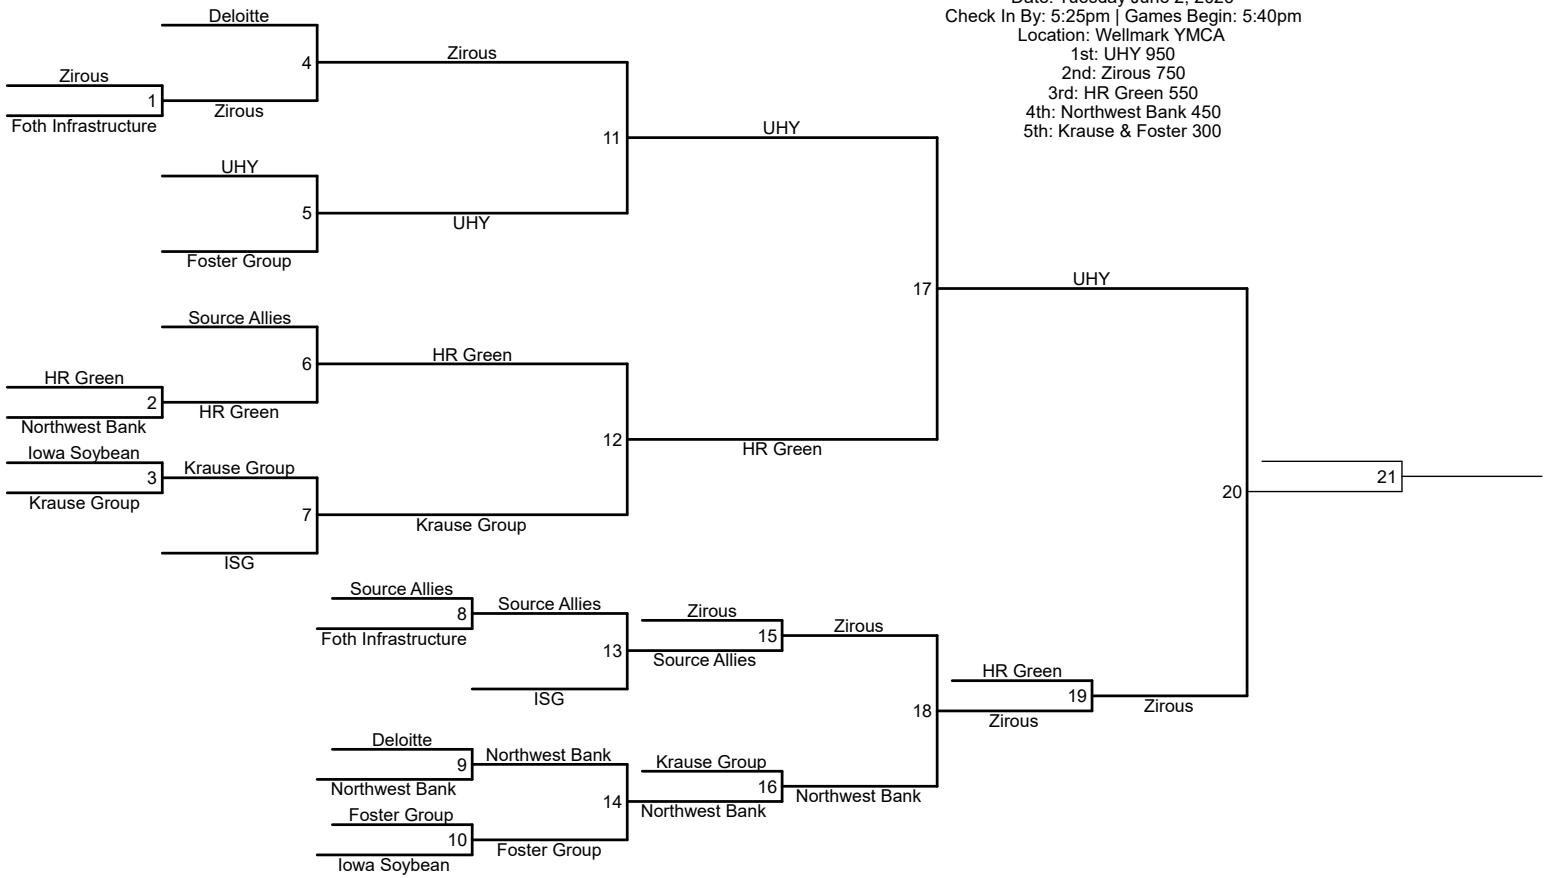

Division 2 Men
 Date: Tuesday June 2, 2026
 Check In By: 5:25pm | Games Begin: 5:40pm
 Location: Pioneer Columbus
 2100 SE 5th St Des Moines, IA 50315

PRESENTED BY **Wellmark**

EXECUTIVE SPONSORS

2026 Basketball Team List
 Division 5 Men
 Date: Tuesday June 2, 2026
 Check In By: 5:25pm | Games Begin: 5:40pm
 Location: Wellmark YMCA
 1st: UHY 950
 2nd: Zirous 750
 3rd: HR Green 550
 4th: Northwest Bank 450
 5th: Krause & Foster 300