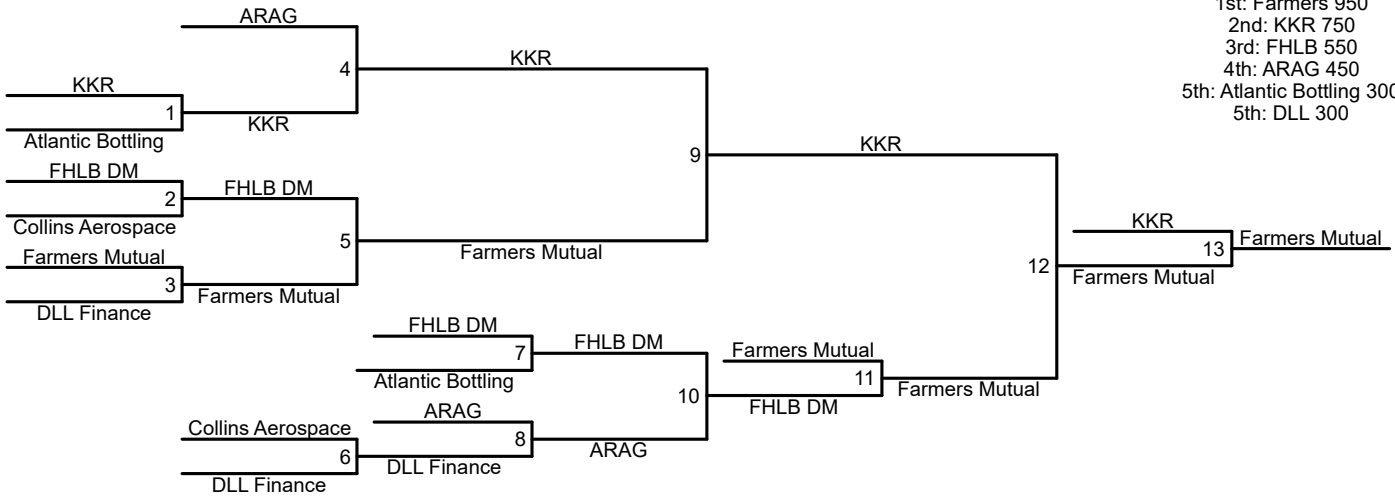

PRESENTED BY **Wellmark**

EXECUTIVE SPONSORS

2026 Basketball
Division 2 Women

Location: Wellmark YMCA
501 Grand Ave Des Moines, IA 50309
1st: F&G 950
2nd: Dee Zee 750
3rd: LCS 550
4th: Ruan 450
5th: Palmer 300

PRESENTED BY Wellmark  

EXECUTIVE SPONSORS

- 1st: Farmers 950
- 2nd: KKR 750
- 3rd: FHLB 550
- 4th: ARAG 450
- 5th: Atlantic Bottling 300
- 5th: DLL 300

DES MOINES CORPORATE *GAMES*

PRESENTED BY **Wellmark**