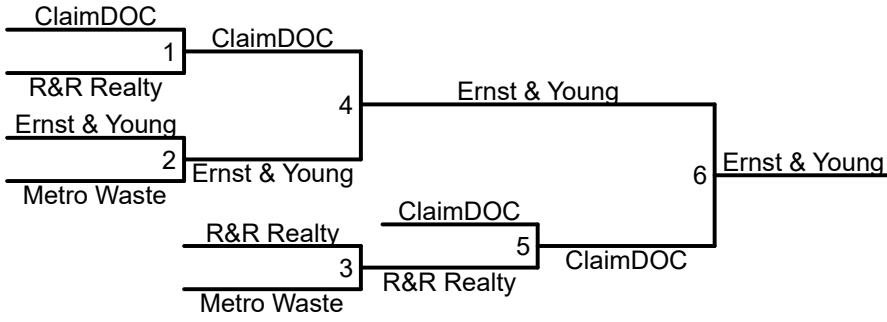

PRESENTED BY Wellmark  

EXECUTIVE SPONSORS

- 1st: Farmers 950
- 2nd: KKR 750
- 3rd: FHLB 550
- 4th: ARAG 450
- 5th: Atlantic Bottling 300
- 5th: DLL 300

DES MOINES CORPORATE *GAMES*

PRESENTED BY **Wellmark**

EXECUTIVE SPONSORS

Round 1	
Game	
1	DLL Finance vs. FHLB DM

2026 Basketball Team List
 Division 3 Women
 Date: Monday June 1, 2026
 Check In By: 5:25pm | Games Begin 5:40pm
 Location: Wellmark YMCA
 501 Grand Ave Des Moines, IA 50309
 Best 2 of 3
 1st: FHLB DM 950
 2nd DLL Finance 750

PRESENTED BY Wellmark  

EXECUTIVE SPONSORS

2026 Basketball Team List
Division 4 Women
Date: Monday June 1, 2026
Check In By: 5:25pm | Games Begin: 5:40pm

Results Division 4 Women's Basketball

1. Ernst & Young
2. Claim Doc
3. R&R Realty
4. MWA