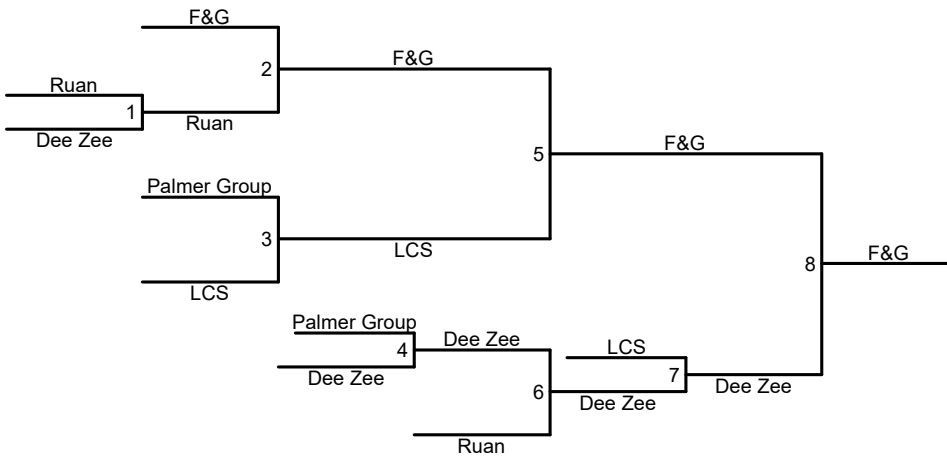

Division 2 Men
 Date: Tuesday June 2, 2026
 Check In By: 5:25pm | Games Begin: 5:40pm
 Location: Pioneer Columbus
 2100 SE 5th St Des Moines, IA 50315

PRESENTED BY **Wellmark**

EXECUTIVE SPONSORS

2026 Basketball Team List
 Division 5 Men
 Date: Tuesday June 2, 2026
 Check In By: 5:25pm | Games Begin: 5:40pm
 Location: Wellmark YMCA
 1st: UHY 950
 2nd: Zirous 750
 3rd: HR Green 550
 4th: Northwest Bank 450
 5th: Krause & Foster 300

 **DES MOINES**
CORPORATE GAMES

PRESENTED BY **Wellmark**  

EXECUTIVE SPONSORS

2026 Basketball Team List
 Division 6 Men
 Date: Tuesday June 2, 2026
 Check In By 5:25pm | Games Begin: 5:40pm
 Location: Wellmark YMCA
 1st: Eide Bailly 950
 2nd: DCI Group 750
 3rd: Trinity 550
 4th: HNTB 450
 5th: KCL & RHM 300

PRESENTED BY **Wellmark**

EXECUTIVE SPONSORS

2026 Basketball
Division 2 Women

Location: Wellmark YMCA
501 Grand Ave Des Moines, IA 50309
1st: F&G 950
2nd: Dee Zee 750
3rd: LCS 550
4th: Ruan 450
5th: Palmer 300