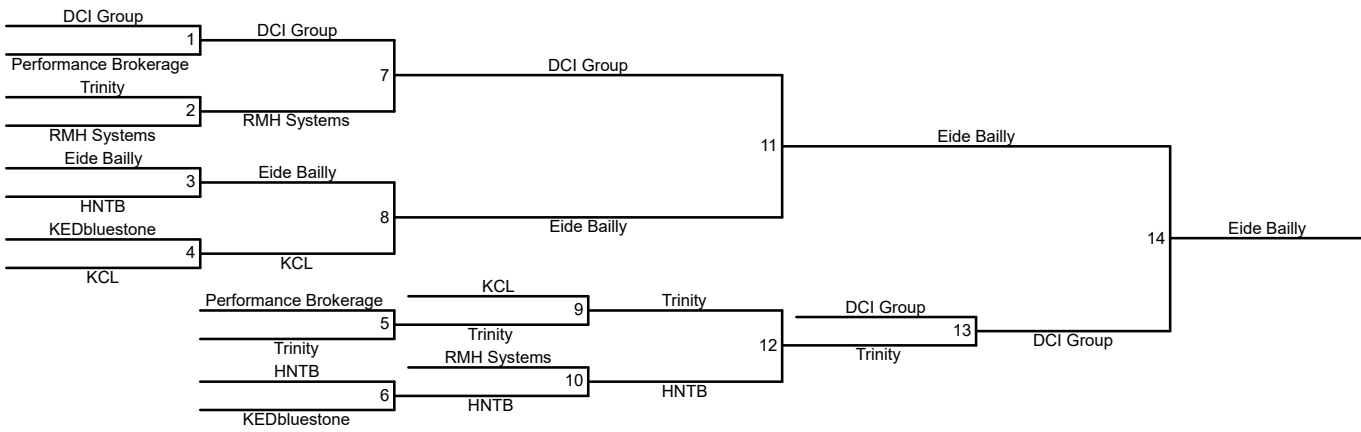

Division 2 Men
 Date: Tuesday June 2, 2026
 Check In By: 5:25pm | Games Begin: 5:40pm
 Location: Pioneer Columbus
 2100 SE 5th St Des Moines, IA 50315

PRESENTED BY **Wellmark**

EXECUTIVE SPONSORS

2026 Basketball Team List
 Division 5 Men
 Date: Tuesday June 2, 2026
 Check In By: 5:25pm | Games Begin: 5:40pm
 Location: Wellmark YMCA
 1st: UHY 950
 2nd: Zirous 750
 3rd: HR Green 550
 4th: Northwest Bank 450
 5th: Krause & Foster 300

 **DES MOINES**
CORPORATE GAMES

PRESENTED BY **Wellmark**  

EXECUTIVE SPONSORS

2026 Basketball Team List
 Division 6 Men
 Date: Tuesday June 2, 2026
 Check In By 5:25pm | Games Begin: 5:40pm
 Location: Wellmark YMCA
 1st: Eide Bailly 950
 2nd: DCI Group 750
 3rd: Trinity 550
 4th: HNTB 450
 5th: KCL & RHM 300

PRESENTED BY **Wellmark**

EXECUTIVE SPONSORS

2026 Basketball
Division 2 Women

Location: Wellmark YMCA
501 Grand Ave Des Moines, IA 50309
1st: F&G 950
2nd: Dee Zee 750
3rd: LCS 550
4th: Ruan 450
5th: Palmer 300