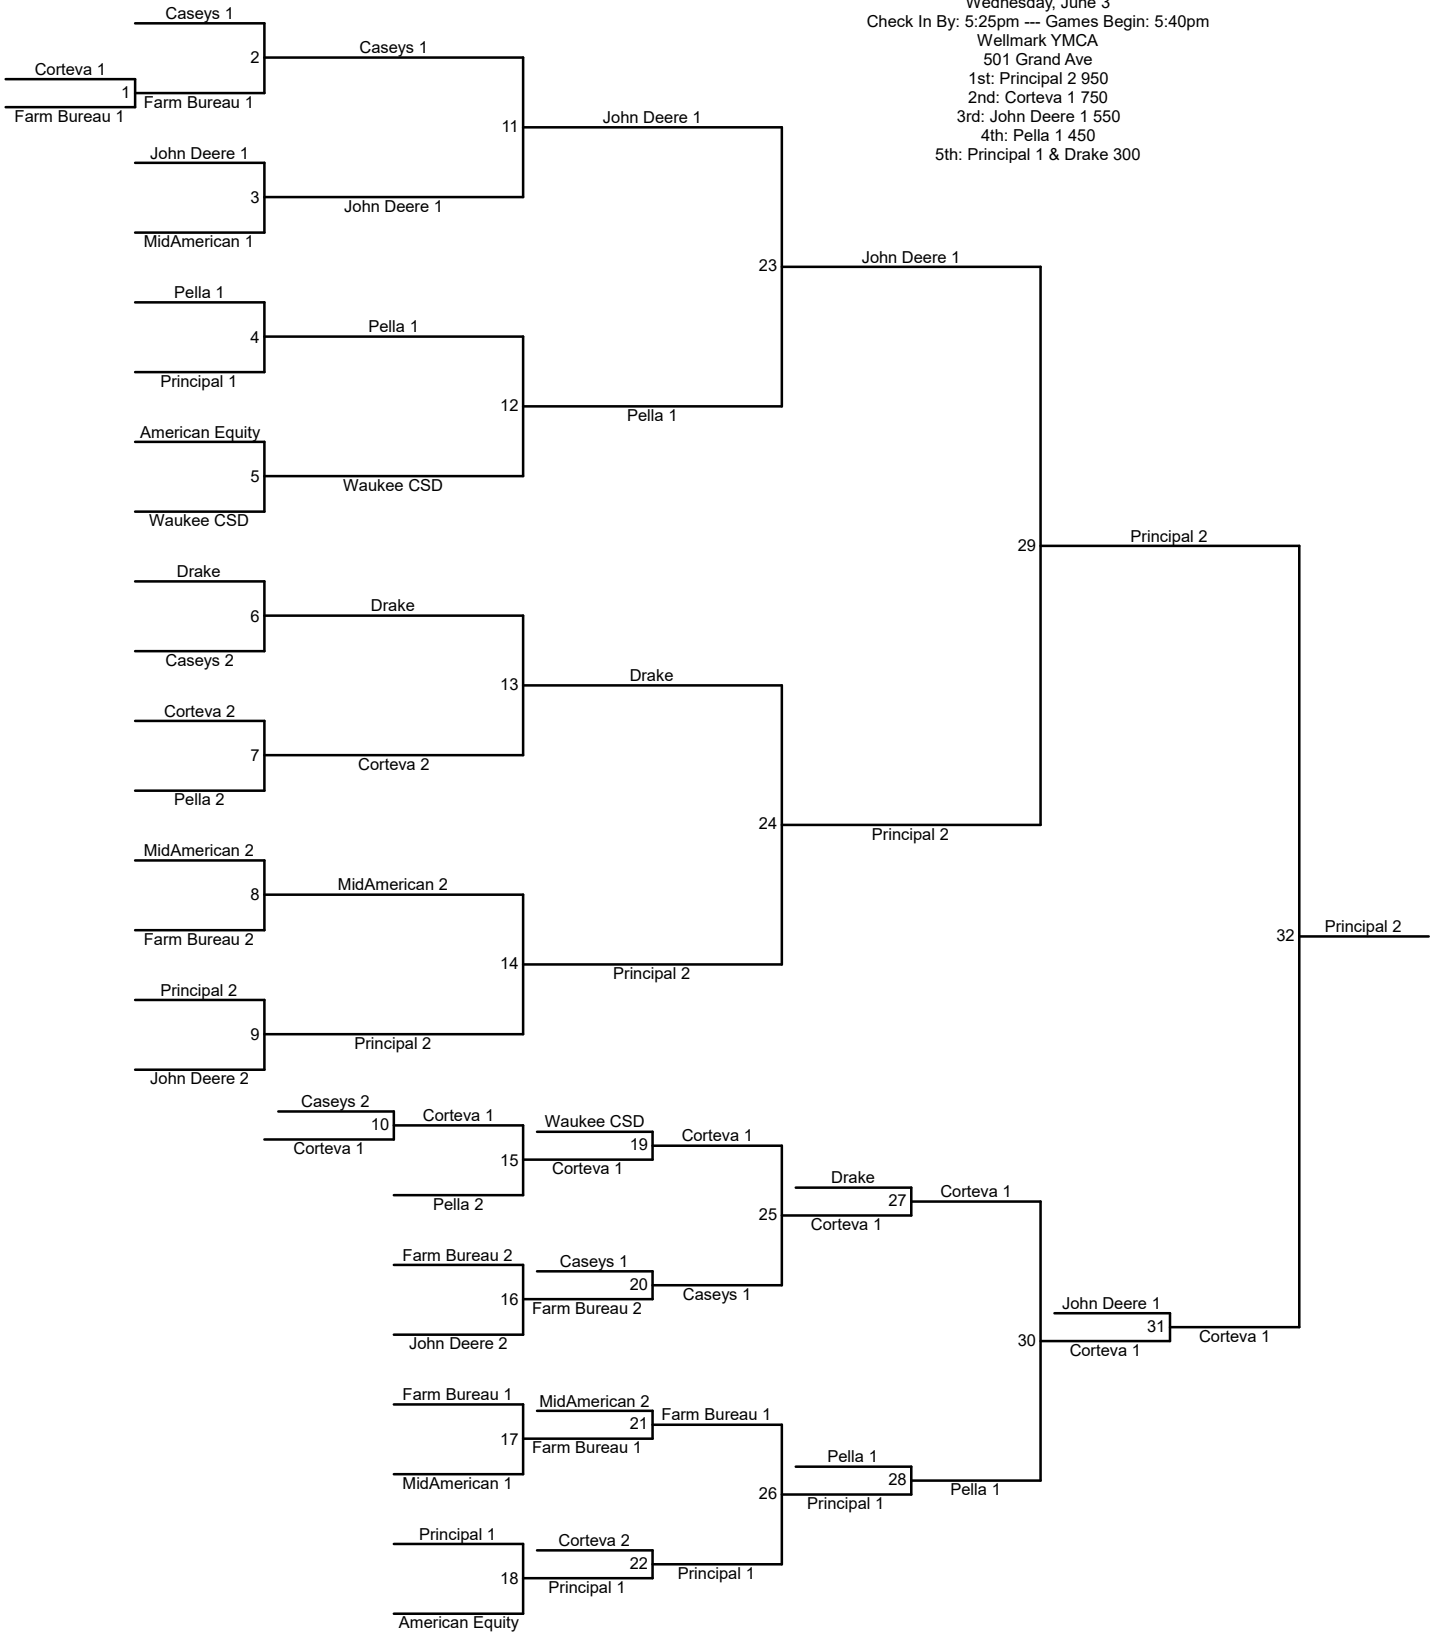

DES MOINES CORPORATE GAMES

PRESENTED BY **Wellmark** 

EXECUTIVE SPONSORS

Principal

2026 Basketball Team List
 Division 1 Women
 Date: Wednesday June 3, 2026
 Check In By: 5:25pm | Games Begin: 5:40pm
 Location: Wellmark YMCA
 1st: Principal 950
 2nd: Corteva 750
 3rd: Pella 550
 4th: Caseys 450
 5th: Farm Bureau & MidAmerican 300