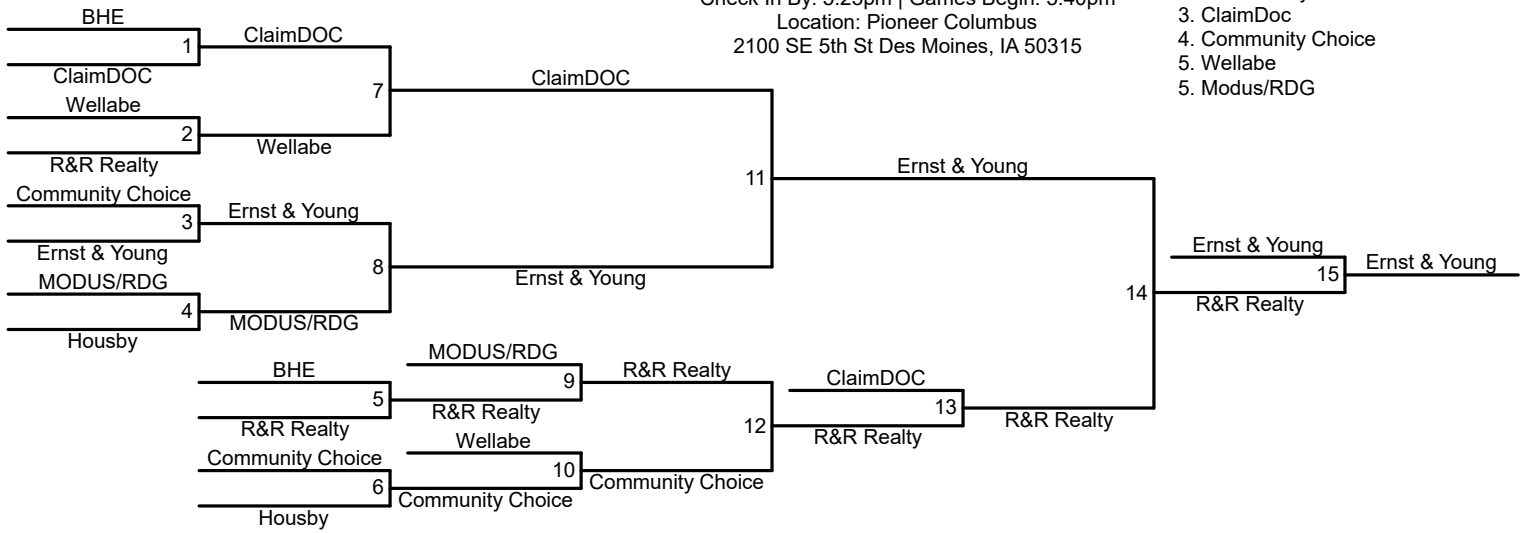

Division 4 Men
Date: Wednesday June 3, 2026
Check In By: 5:25pm | Games Begin: 5:40pm
Location: Pioneer Columbus
2100 SE 5th St Des Moines, IA 50315

1. Results Division 4 Men's Basketball
1. Ernst & Young
  2. R&R Realty
  3. ClaimDoc
  4. Community Choice
  5. Wellabe
  5. Modus/RDG

DES MOINES CORPORATE GAMES

PRESENTED BY **Wellmark**

EXECUTIVE SPONSORS