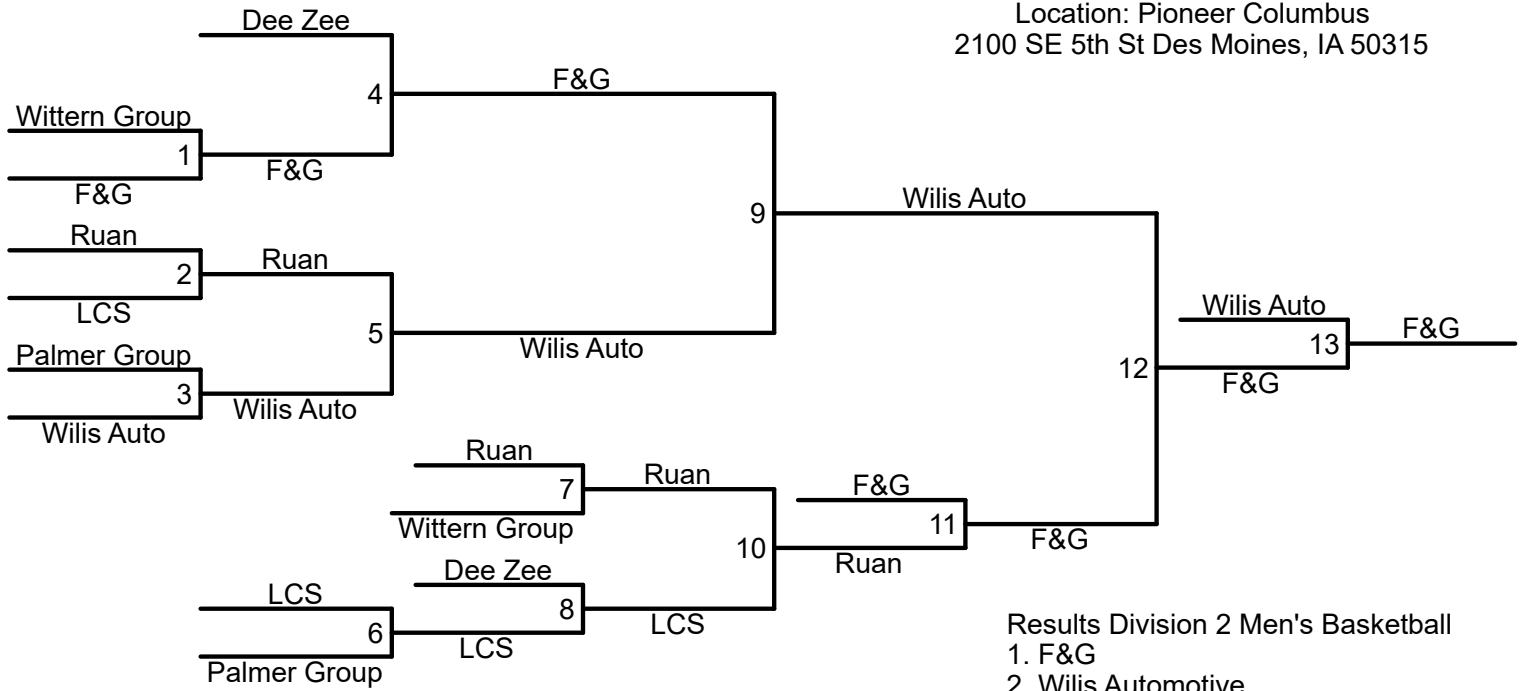

PRESENTED BY Wellmark  

EXECUTIVE SPONSORS

Principal

Division 4 Men
 Date: Wednesday June 3, 2026
 Check In By: 5:25pm | Games Begin: 5:40pm
 Location: Pioneer Columbus
 2100 SE 5th St Des Moines, IA 50315

Division 2 Men
 Date: Tuesday June 2, 2026
 Check In By: 5:25pm | Games Begin: 5:40pm
 Location: Pioneer Columbus
 2100 SE 5th St Des Moines, IA 50315

PRESENTED BY **Wellmark**

EXECUTIVE SPONSORS

2026 Basketball Team List
 Division 5 Men
 Date: Tuesday June 2, 2026
 Check In By: 5:25pm | Games Begin: 5:40pm
 Location: Wellmark YMCA
 1st: UHY 950
 2nd: Zirous 750
 3rd: HR Green 550
 4th: Northwest Bank 450
 5th: Krause & Foster 300