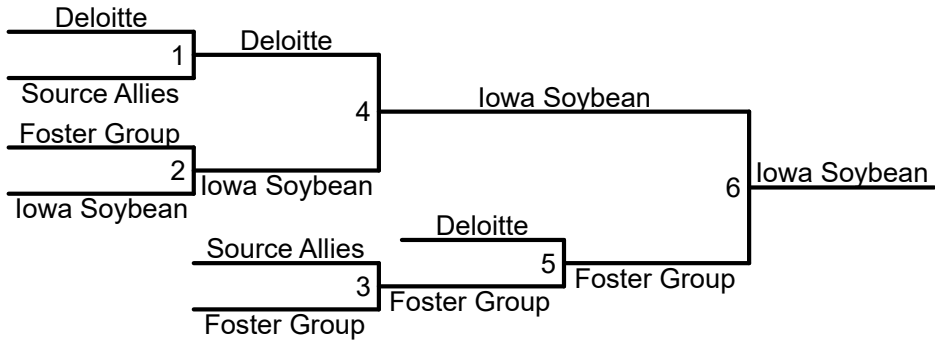

EXECUTIVE SPONSORS

Round 1	
Game	
1	DLL Finance vs. FHLB DM

2026 Basketball Team List
 Division 3 Women
 Date: Monday June 1, 2026
 Check In By: 5:25pm | Games Begin 5:40pm
 Location: Wellmark YMCA
 501 Grand Ave Des Moines, IA 50309
 Best 2 of 3
 1st: FHLB DM 950
 2nd DLL Finance 750

PRESENTED BY Wellmark  

EXECUTIVE SPONSORS

2026 Basketball Team List
Division 4 Women
Date: Monday June 1, 2026
Check In By: 5:25pm | Games Begin: 5:40pm

Results Division 4 Women's Basketball

1. Ernst & Young
2. Claim Doc
3. R&R Realty
4. MWA

PRESENTED BY **Wellmark**

EXECUTIVE SPONSORS

2026 Basketball Team List
 Division 5 Women
 Date: Monday June 1, 2026
 Check In By: 5:25pm | Games Begin: 5:40pm
 Location: Pioneer Columbus
 2100 SE 5th St Des Moines, IA 50315