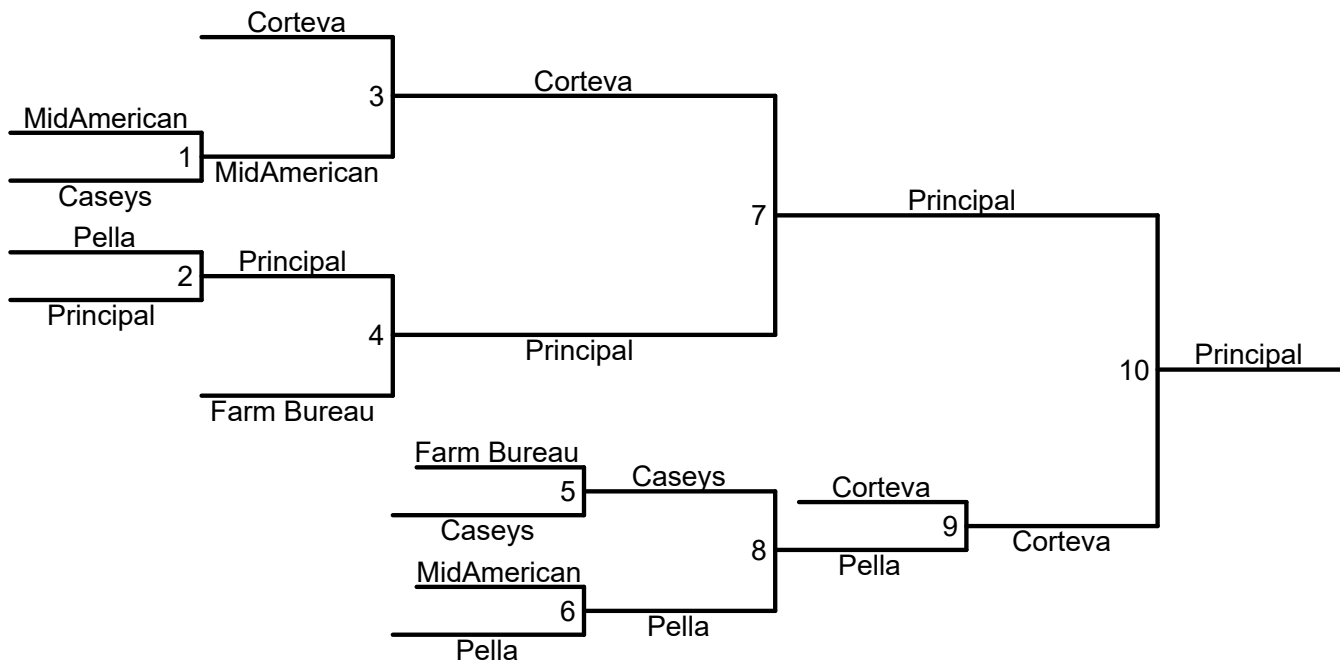

Wednesday, June 3
 Check In By: 5:25pm --- Games Begin: 5:40pm
 Wellmark YMCA
 501 Grand Ave
 1st: Principal 2 950
 2nd: Corteva 1 750
 3rd: John Deere 1 550
 4th: Pella 1 450
 5th: Principal 1 & Drake 300

DES MOINES CORPORATE GAMES

PRESENTED BY **Wellmark** 

EXECUTIVE SPONSORS

Principal

2026 Basketball Team List
 Division 1 Women
 Date: Wednesday June 3, 2026
 Check In By: 5:25pm | Games Begin: 5:40pm
 Location: Wellmark YMCA
 1st: Principal 950
 2nd: Corteva 750
 3rd: Pella 550
 4th: Caseys 450
 5th: Farm Bureau & MidAmerican 300