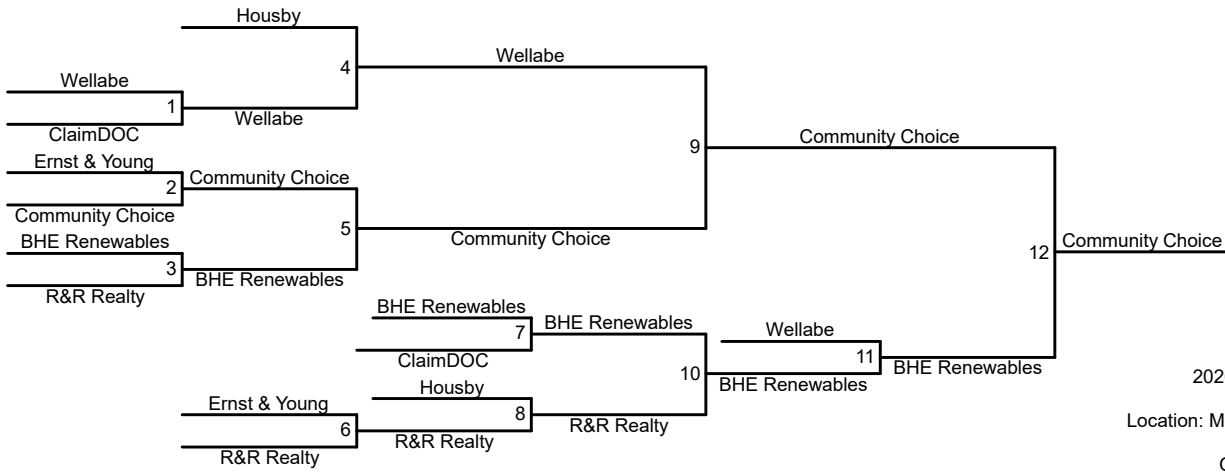

PRESENTED BY Wellmark 

EXECUTIVE SPONSORS

EVENT SPONSOR

2026 Pickleball Team Schedule
 Division 4 - Men's
 Location: McCollum Waveland Tennis Complex
 Check in by 11:15 am
 Games Start at 11:30 am
 1st: R&R 550
 2nd: Flynn Wright 450
 3rd: Wellabe 350
 4th: BHE Renewables 250
 5th: MODUS/RDG & Housby 100

PRESENTED BY **Wellmark**

EXECUTIVE SPONSORS

Principal

EVENT SPONSOR

2026 Pickleball Team Schedule
 Division 4 - Women's
 Location: McCollum Waveland Tennis Complex
 Check in by 11:15 am
 Games Start at 11:30 am
 1st: Community Choice 550
 2nd: BHE 450
 3rd: Wellabe 350
 4th: R&R Realty 250
 5th: ClaimDOC & Housby 100

PRESENTED BY **Wellmark**

EXECUTIVE SPONSORS

EVENT SPONSOR

Division 1, 3 & 6 Pickleball was cancelled due to weather. All teams on the brackets received 50 participation points.

PRESENTED BY **Wellmark** 