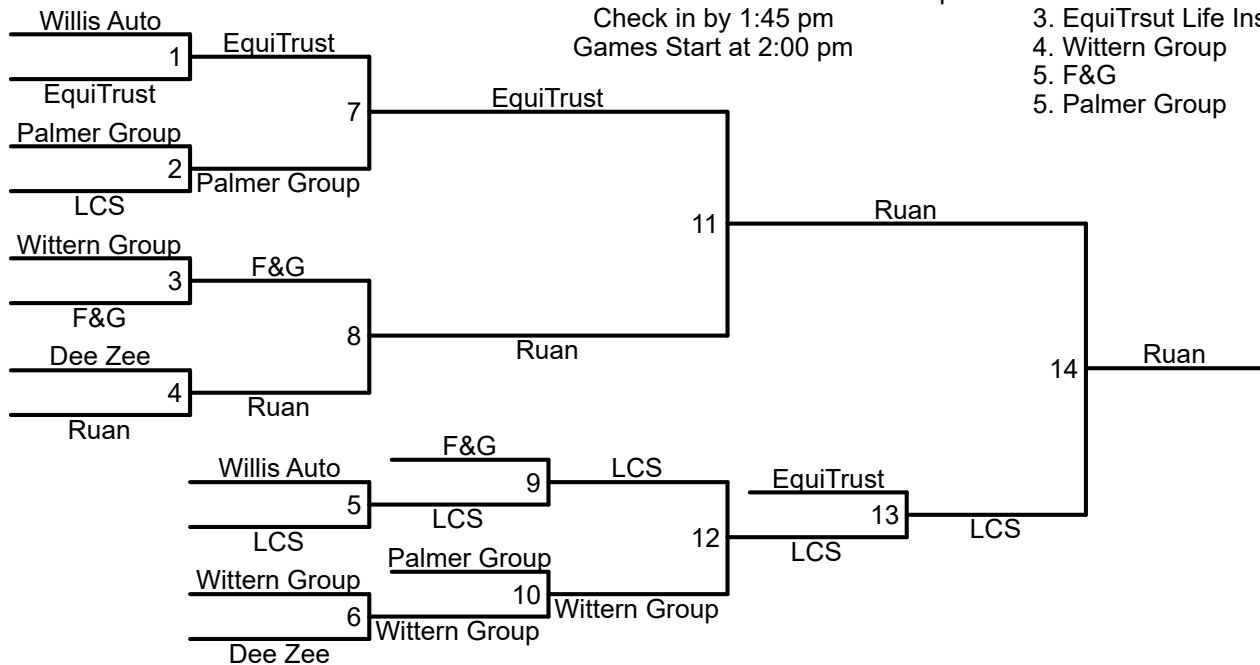

PRESENTED BY **Wellmark**

EXECUTIVE SPONSORS

EVENT SPONSOR

2026 Pickleball Team Schedule
 Divison 2 - Men's
 Location: McCollum Waveland Tennis Complex
 Check in by 1:45 pm
 Games Start at 2:00 pm

Results Division 2 Mens Pickleball
 1. EquiTrust Life Insurance Company
 2. F&G
 3. Wittern Group
 4. Palmer Group
 5. LCS
 5. Ruan

PRESENTED BY **Wellmark**

EXECUTIVE SPONSORS

EVENT SPONSOR

2026 Pickleball Team Schedule
 Division 2 - Women's
 Location: McCollum Waveland Tennis Complex
 Check in by 1:45 pm
 Games Start at 2:00 pm

Results Division 2 Women's Pickleball
 1. Ruan
 2. LCS
 3. EquiTrust Life Insurance Company
 4. Wittern Group
 5. F&G
 5. Palmer Group

PRESENTED BY **Wellmark**

EXECUTIVE SPONSORS

EVENT SPONSOR

2026 Pickleball Team Schedule
 Division 4 - Coed
 Location: McCollum Waveland Tennis Complex
 Check in by 11:15 am
 Games Start at 11:30 am
 1st: Wellabe 550
 2nd: Ernst & Young 450
 3rd: R&R Realty Group 350
 4th: ClaimDOC 250
 5th: BHE & Flynn Wright 100

PRESENTED BY Wellmark 

EXECUTIVE SPONSORS

EVENT SPONSOR

2026 Pickleball Team Schedule
 Division 4 - Men's
 Location: McCollum Waveland Tennis Complex
 Check in by 11:15 am
 Games Start at 11:30 am
 1st: R&R 550
 2nd: Flynn Wright 450
 3rd: Wellabe 350
 4th: BHE Renewables 250
 5th: MODUS/RDG & Housby 100