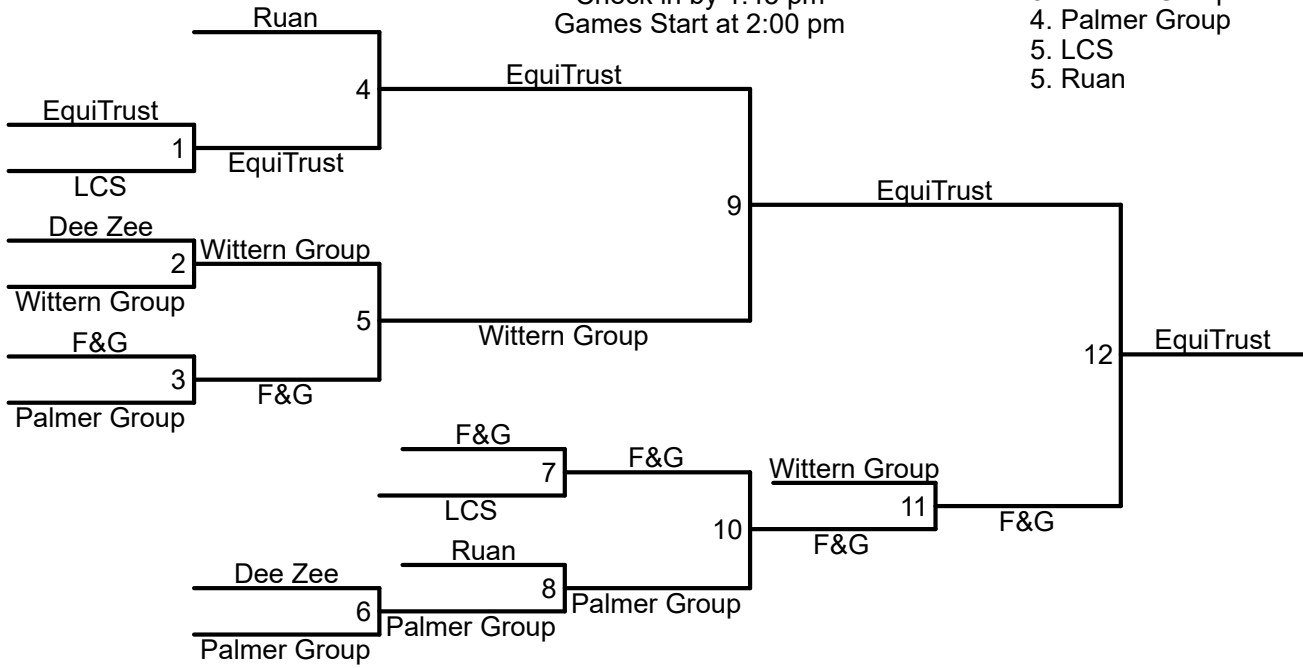

2026 Pickleball Team Schedule
 Division 2 - Coed
 Location: McCollum Waveland Tennis Complex
 Check in by 1:45 pm
 Games Start at 2:00 pm

Results Division 2 Coed Pickleball
 1. Ruan
 2. F&G
 3. LCS
 4. Palmer Group
 5. EFCO
 5. Willis Automotive

PRESENTED BY **Wellmark**

EXECUTIVE SPONSORS

EVENT SPONSOR

2026 Pickleball Team Schedule
 Divison 2 - Men's
 Location: McCollum Waveland Tennis Complex
 Check in by 1:45 pm
 Games Start at 2:00 pm

Results Division 2 Mens Pickleball
 1. EquiTrust Life Insurance Company
 2. F&G
 3. Wittern Group
 4. Palmer Group
 5. LCS
 5. Ruan

PRESENTED BY **Wellmark**

EXECUTIVE SPONSORS

EVENT SPONSOR

2026 Pickleball Team Schedule
 Division 2 - Women's
 Location: McCollum Waveland Tennis Complex
 Check in by 1:45 pm
 Games Start at 2:00 pm

Results Division 2 Women's Pickleball
 1. Ruan
 2. LCS
 3. EquiTrust Life Insurance Company
 4. Wittern Group
 5. F&G
 5. Palmer Group

PRESENTED BY **Wellmark**

EXECUTIVE SPONSORS

EVENT SPONSOR

2026 Pickleball Team Schedule
 Division 4 - Coed
 Location: McCollum Waveland Tennis Complex
 Check in by 11:15 am
 Games Start at 11:30 am
 1st: Wellabe 550
 2nd: Ernst & Young 450
 3rd: R&R Realty Group 350
 4th: ClaimDOC 250
 5th: BHE & Flynn Wright 100