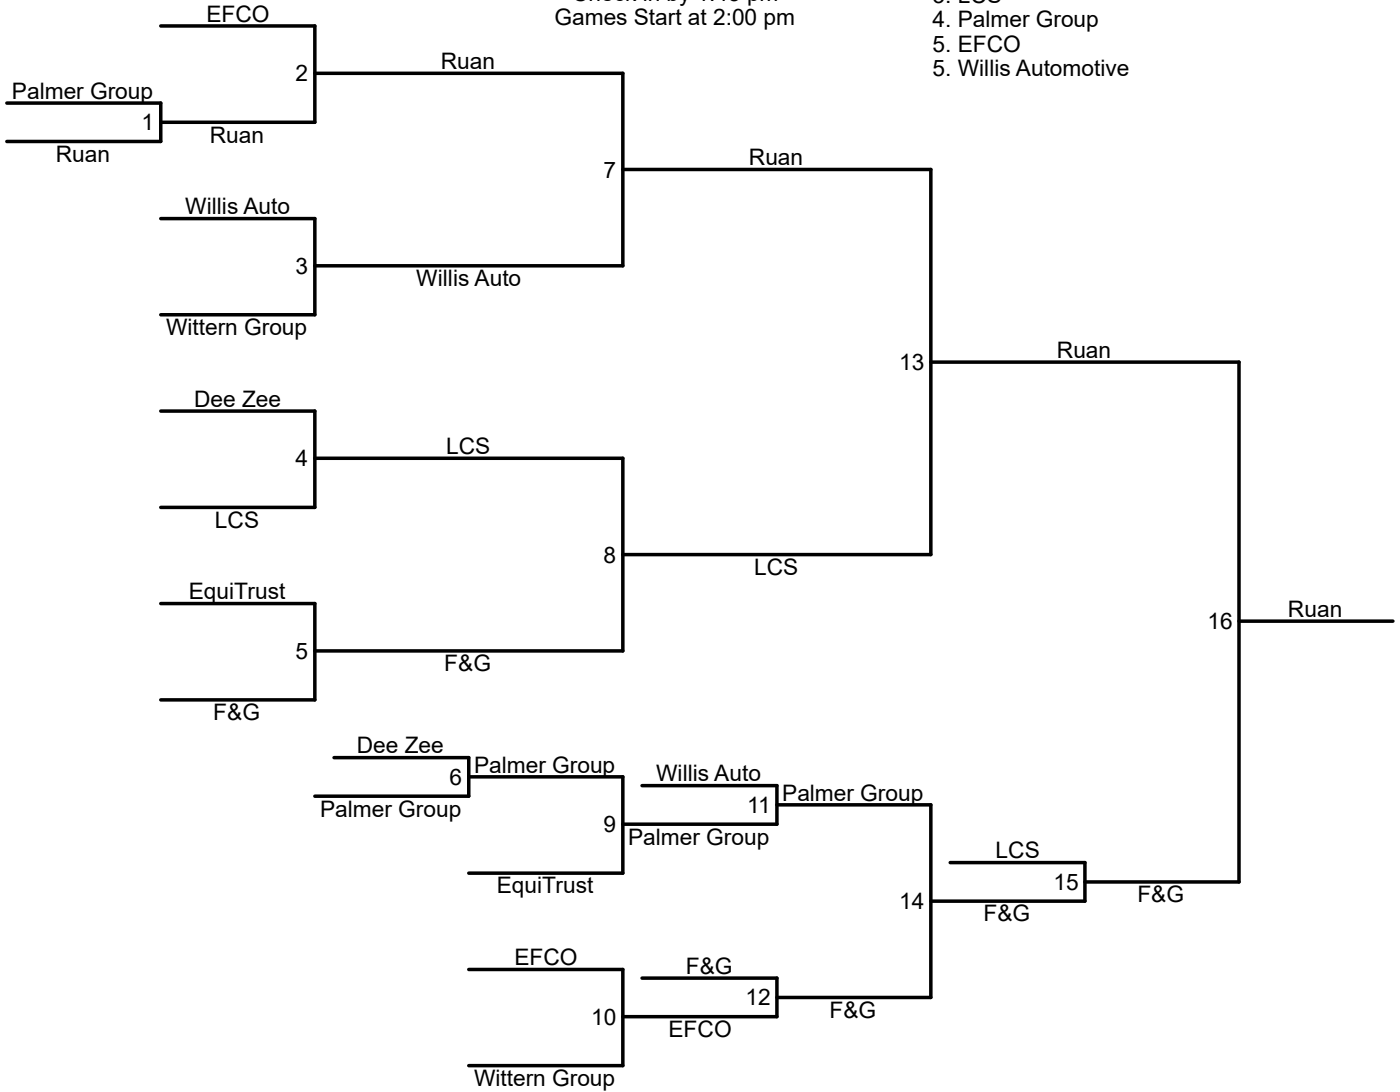

2026 Pickleball Team Schedule
 Division 2 - Coed
 Location: McCollum Waveland Tennis Complex
 Check in by 1:45 pm
 Games Start at 2:00 pm

Results Division 2 Coed Pickleball
 1. Ruan
 2. F&G
 3. LCS
 4. Palmer Group
 5. EFCO
 5. Willis Automotive

PRESENTED BY **Wellmark**

EXECUTIVE SPONSORS

EVENT SPONSOR

2026 Pickleball Team Schedule
 Divison 2 - Men's
 Location: McCollum Waveland Tennis Complex
 Check in by 1:45 pm
 Games Start at 2:00 pm

Results Division 2 Mens Pickleball
 1. EquiTrust Life Insurance Company
 2. F&G
 3. Wittern Group
 4. Palmer Group
 5. LCS
 5. Ruan

PRESENTED BY **Wellmark**

EXECUTIVE SPONSORS

EVENT SPONSOR

2026 Pickleball Team Schedule
 Division 2 - Women's
 Location: McCollum Waveland Tennis Complex
 Check in by 1:45 pm
 Games Start at 2:00 pm

Results Division 2 Women's Pickleball
 1. Ruan
 2. LCS
 3. EquiTrust Life Insurance Company
 4. Wittern Group
 5. F&G
 5. Palmer Group

PRESENTED BY **Wellmark**

EXECUTIVE SPONSORS

EVENT SPONSOR

2026 Pickleball Team Schedule
 Division 4 - Coed
 Location: McCollum Waveland Tennis Complex
 Check in by 11:15 am
 Games Start at 11:30 am
 1st: Wellabe 550
 2nd: Ernst & Young 450
 3rd: R&R Realty Group 350
 4th: ClaimDOC 250
 5th: BHE & Flynn Wright 100