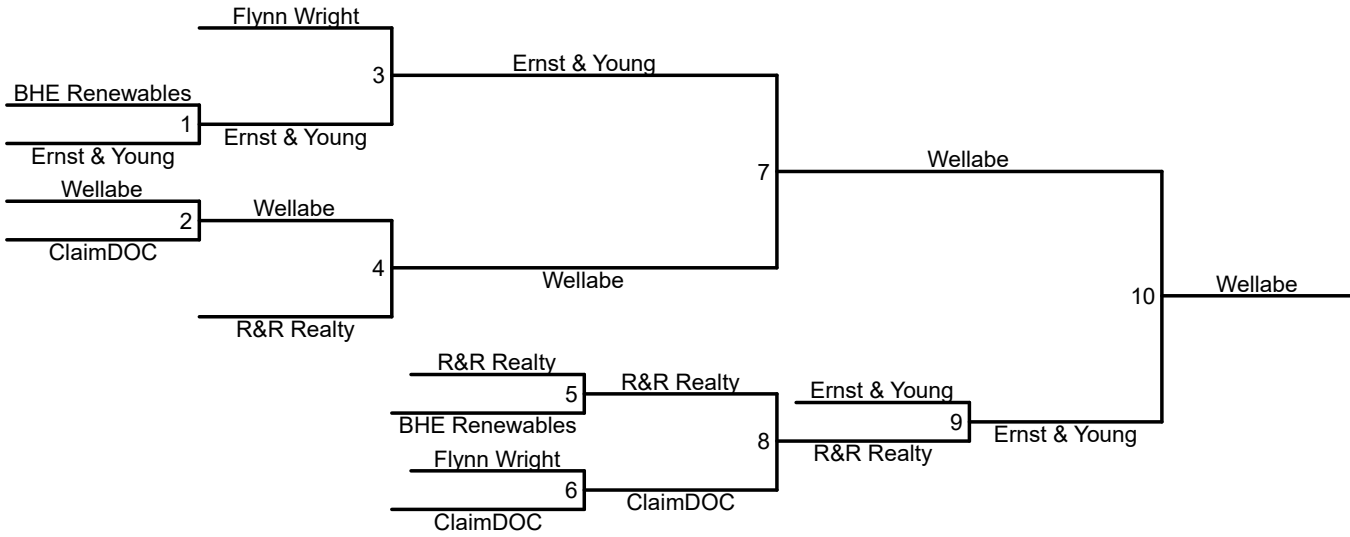

PRESENTED BY **Wellmark**

EXECUTIVE SPONSORS

EVENT SPONSOR

2026 Pickleball Team Schedule
 Divison 2 - Men's
 Location: McCollum Waveland Tennis Complex
 Check in by 1:45 pm
 Games Start at 2:00 pm

Results Division 2 Mens Pickleball
 1. EquiTrust Life Insurance Company
 2. F&G
 3. Wittern Group
 4. Palmer Group
 5. LCS
 5. Ruan

PRESENTED BY **Wellmark**

EXECUTIVE SPONSORS

EVENT SPONSOR

2026 Pickleball Team Schedule
 Division 2 - Women's
 Location: McCollum Waveland Tennis Complex
 Check in by 1:45 pm
 Games Start at 2:00 pm

Results Division 2 Women's Pickleball
 1. Ruan
 2. LCS
 3. EquiTrust Life Insurance Company
 4. Wittern Group
 5. F&G
 5. Palmer Group

PRESENTED BY **Wellmark**

EXECUTIVE SPONSORS

EVENT SPONSOR

2026 Pickleball Team Schedule
 Division 4 - Coed
 Location: McCollum Waveland Tennis Complex
 Check in by 11:15 am
 Games Start at 11:30 am
 1st: Wellabe 550
 2nd: Ernst & Young 450
 3rd: R&R Realty Group 350
 4th: ClaimDOC 250
 5th: BHE & Flynn Wright 100