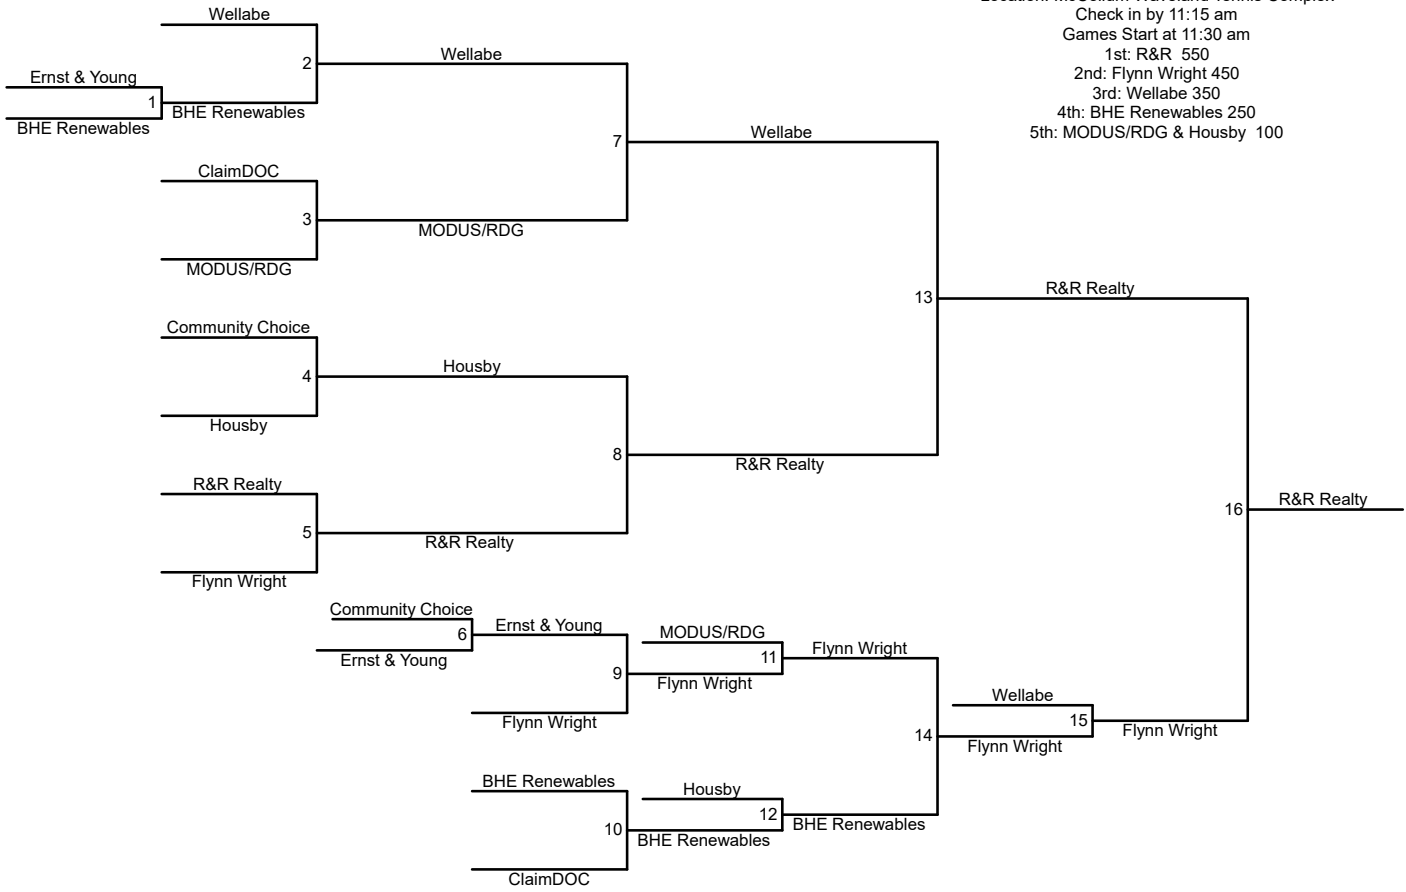

PRESENTED BY **Wellmark**

EXECUTIVE SPONSORS

EVENT SPONSOR

2026 Pickleball Team Schedule
 Division 2 - Women's
 Location: McCollum Waveland Tennis Complex
 Check in by 1:45 pm
 Games Start at 2:00 pm

Results Division 2 Women's Pickleball
 1. Ruan
 2. LCS
 3. EquiTrust Life Insurance Company
 4. Wittern Group
 5. F&G
 5. Palmer Group

PRESENTED BY **Wellmark**

EXECUTIVE SPONSORS

EVENT SPONSOR

2026 Pickleball Team Schedule
 Division 4 - Coed
 Location: McCollum Waveland Tennis Complex
 Check in by 11:15 am
 Games Start at 11:30 am
 1st: Wellabe 550
 2nd: Ernst & Young 450
 3rd: R&R Realty Group 350
 4th: ClaimDOC 250
 5th: BHE & Flynn Wright 100

PRESENTED BY Wellmark 

EXECUTIVE SPONSORS

EVENT SPONSOR

2026 Pickleball Team Schedule
 Division 4 - Men's
 Location: McCollum Waveland Tennis Complex
 Check in by 11:15 am
 Games Start at 11:30 am
 1st: R&R 550
 2nd: Flynn Wright 450
 3rd: Wellabe 350
 4th: BHE Renewables 250
 5th: MODUS/RDG & Housby 100

PRESENTED BY **Wellmark**

EXECUTIVE SPONSORS

Principal

EVENT SPONSOR

2026 Pickleball Team Schedule
 Division 4 - Women's
 Location: McCollum Waveland Tennis Complex
 Check in by 11:15 am
 Games Start at 11:30 am
 1st: Community Choice 550
 2nd: BHE 450
 3rd: Wellabe 350
 4th: R&R Realty 250
 5th: ClaimDOC & Housby 100