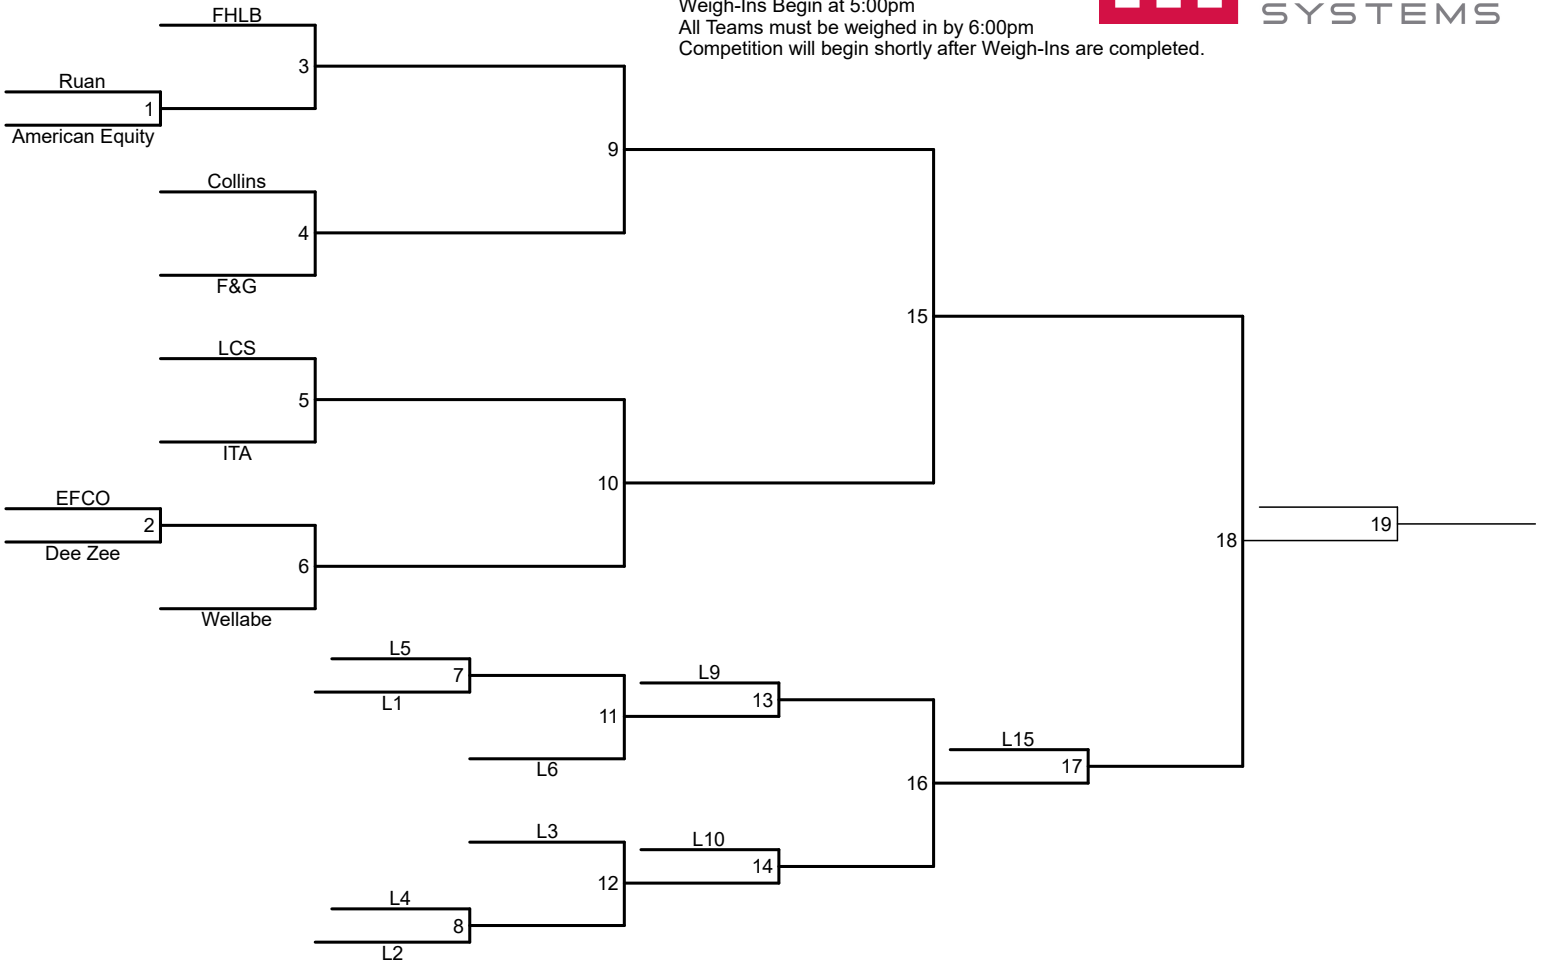

DMCG Tug of War
Division 2
Wednesday, July 31
Weigh-Ins Begin at 5:00pm
All Teams must be weighed in by 6:00pm
Competition will begin shortly after Weigh-Ins are completed.

EXECUTIVE SPONSOR

SCHEDULE & RESULTS SPONSOR