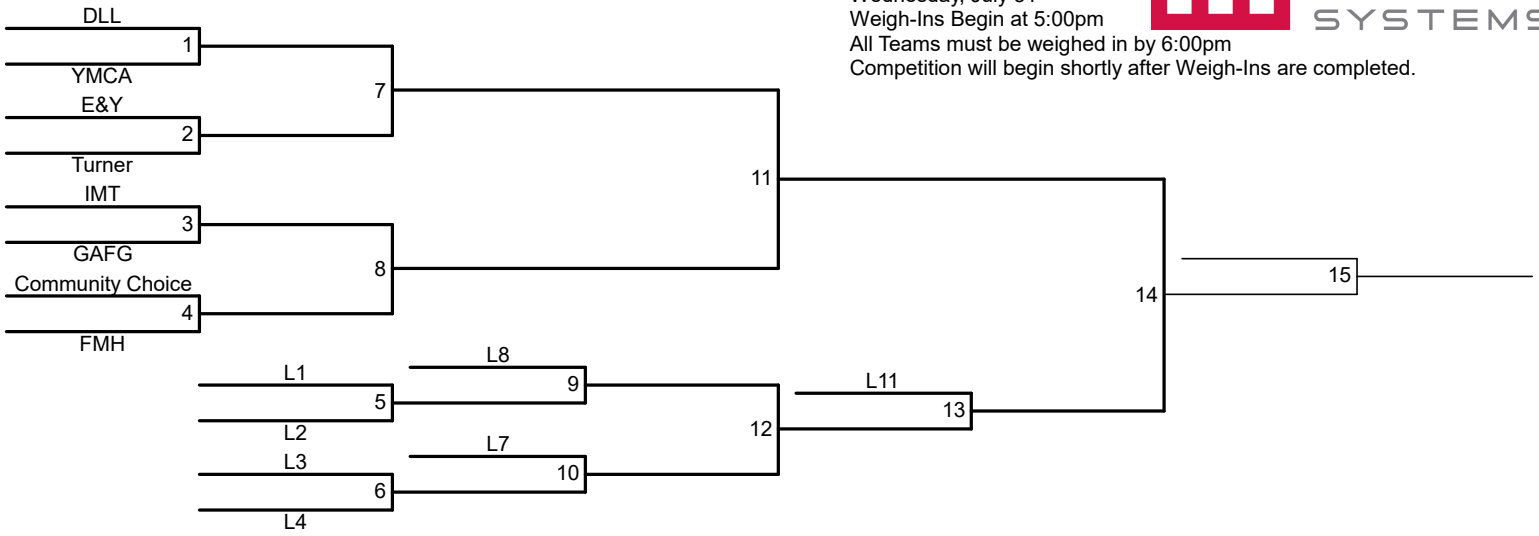

DMCG Tug of War
 Division 2
 Wednesday, July 31
 Weigh-Ins Begin at 5:00pm
 All Teams must be weighed in by 6:00pm
 Competition will begin shortly after Weigh-Ins are completed.

EXECUTIVE SPONSOR

SCHEDULE & RESULTS SPONSOR

DMCG Tug of War
 Division 3
 Wednesday, July 31
 Weigh-Ins Begin at 5:00pm
 All Teams must be weighed in by 6:00pm
 Competition will begin shortly after Weigh-Ins are completed.

DES MOINES

CORPORATE *GAMES*