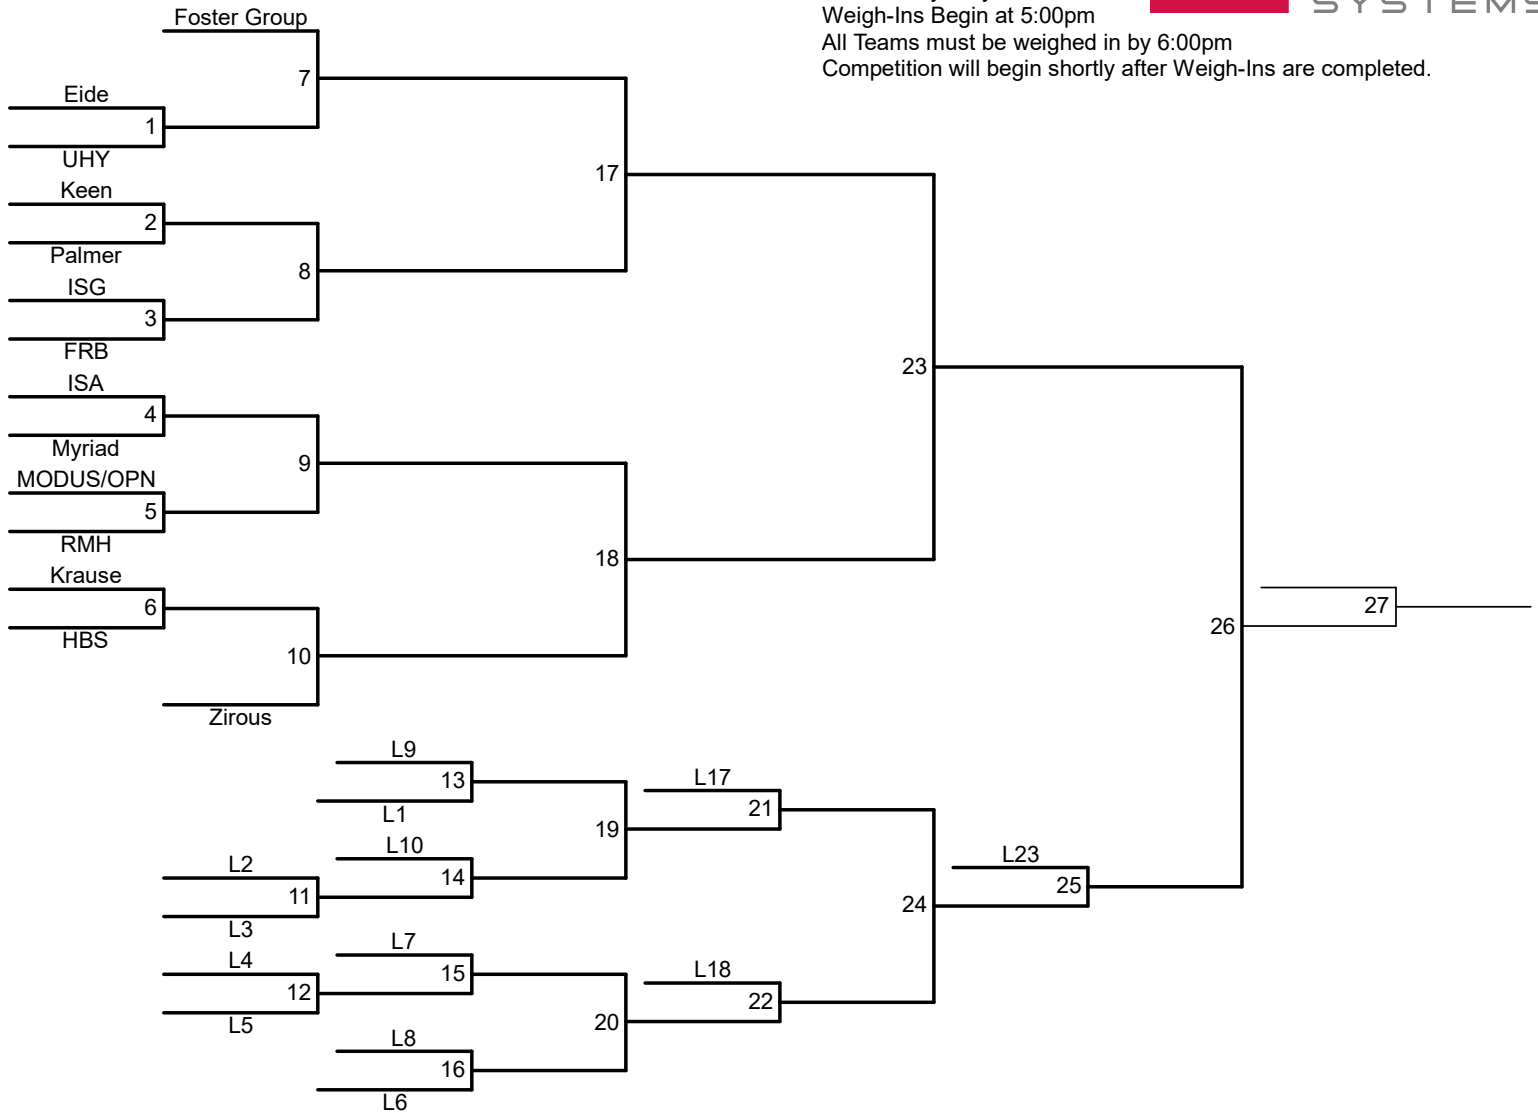

DES MOINES
 CORPORATE *GAMES*

EXECUTIVE SPONSOR

SCHEDULE & RESULTS SPONSOR

DMCG Tug of War
 Division 5
 Wednesday, July 31
 Weigh-Ins Begin at 5:00pm
 All Teams must be weighed in by 6:00pm
 Competition will begin shortly after Weigh-Ins are completed.