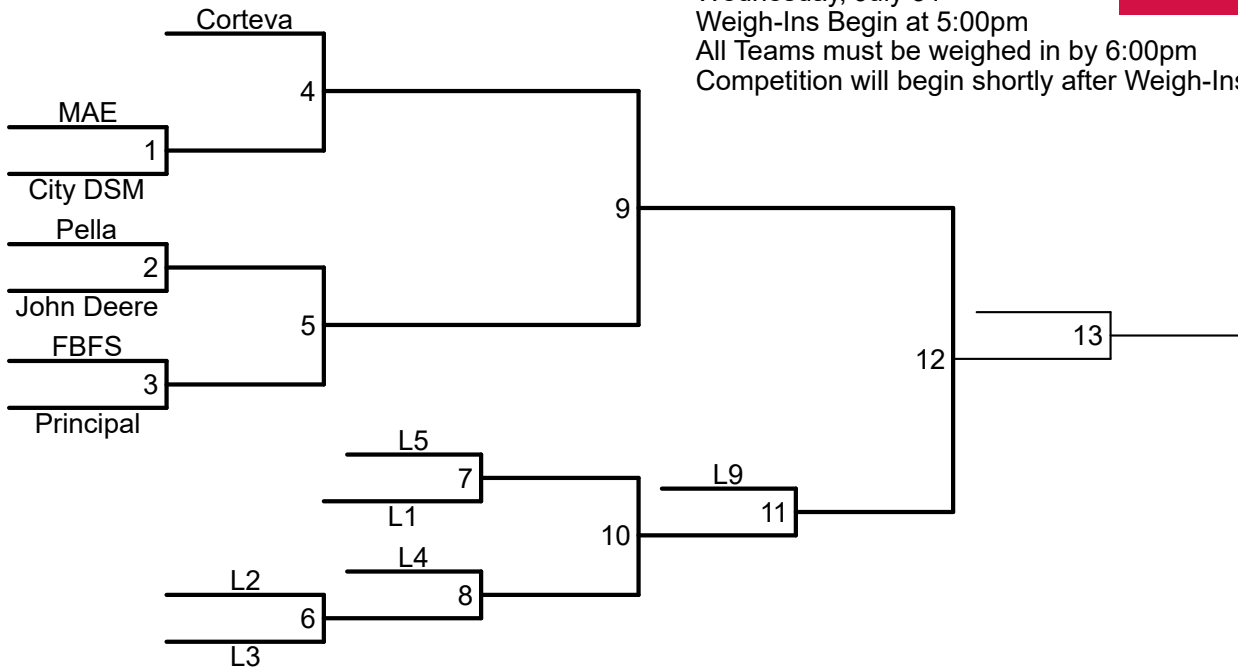

DMCG Tug of War
 Division 1
 Wednesday, July 31
 Weigh-Ins Begin at 5:00pm
 All Teams must be weighed in by 6:00pm
 Competition will begin shortly after Weigh-Ins are completed.

EXECUTIVE SPONSOR

SCHEDULE & RESULTS SPONSOR