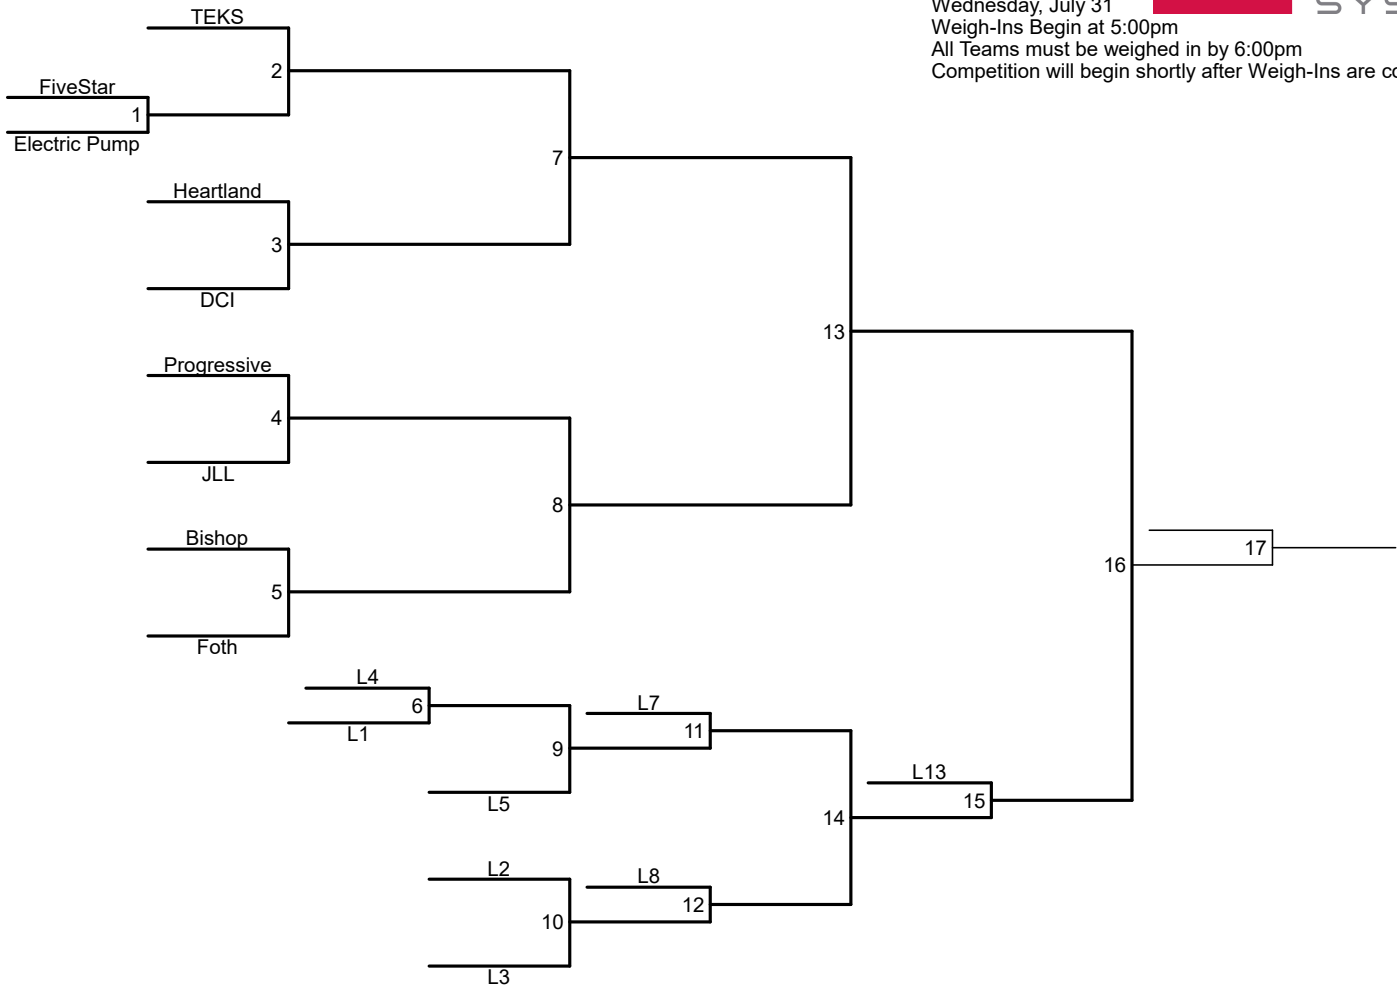

DMCG Tug of War
Division 6
Wednesday, July 31
Weigh-Ins Begin at 5:00pm
All Teams must be weighed in by 6:00pm
Competition will begin shortly after Weigh-Ins are completed.