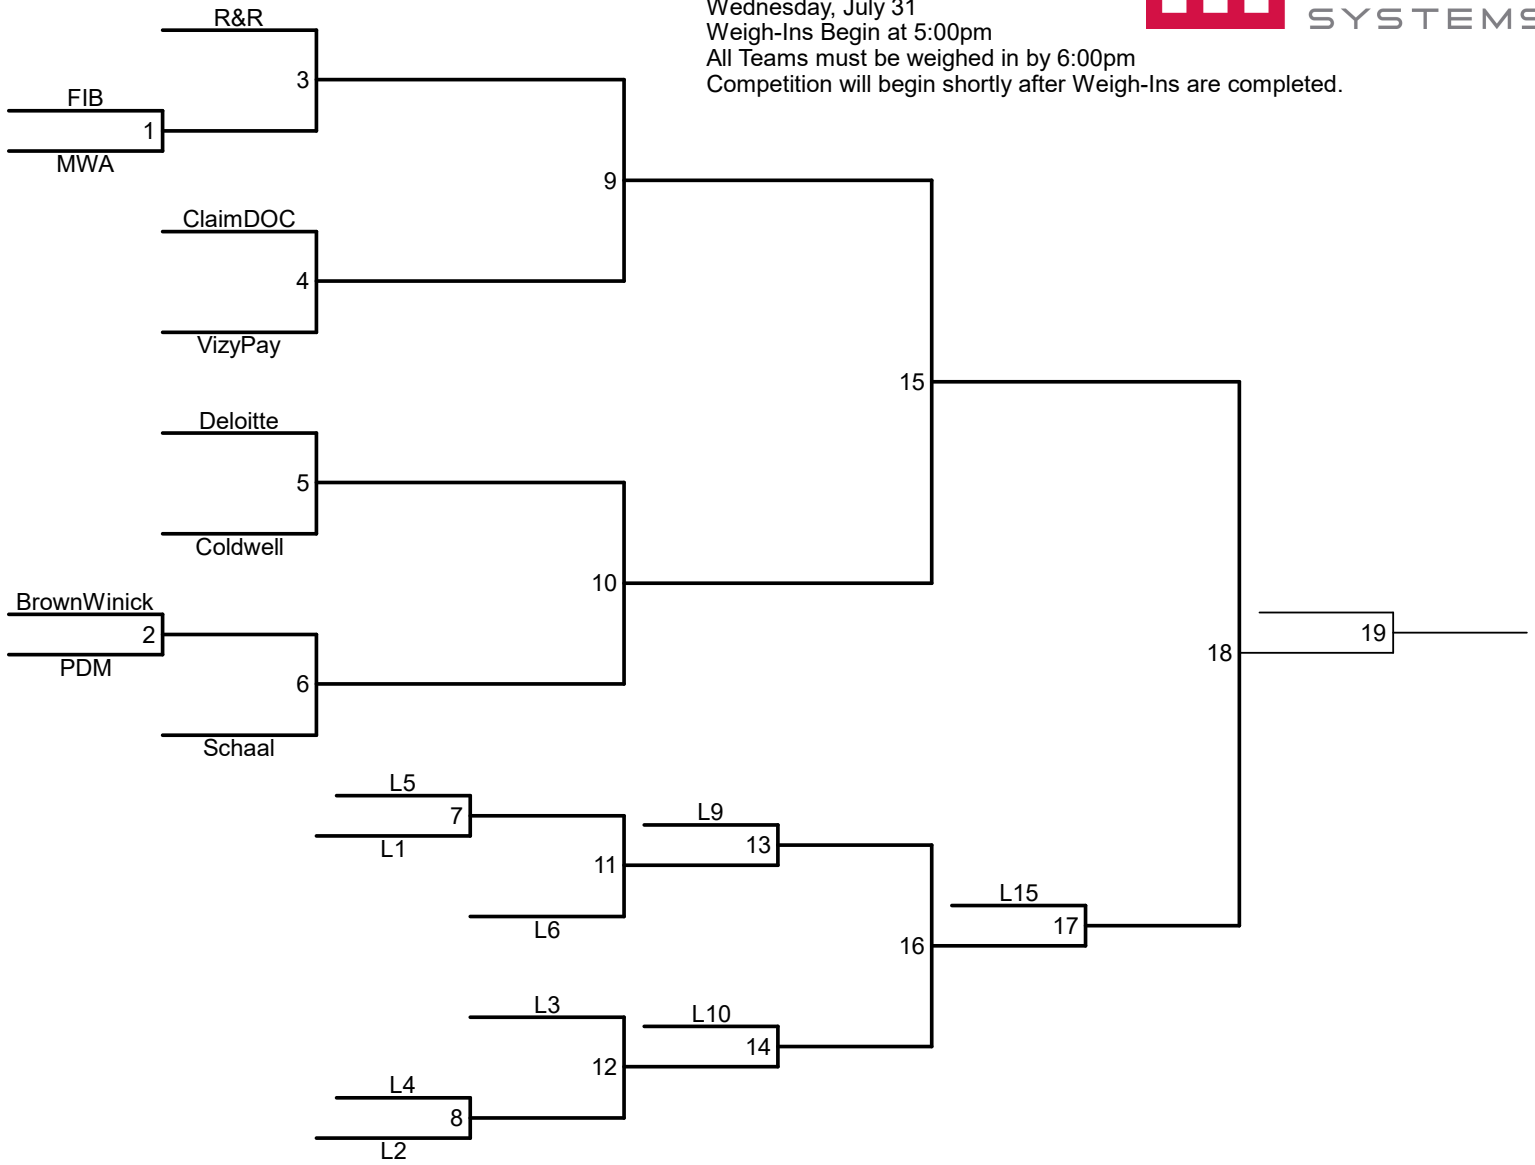

PRESENTED BY

EXECUTIVE SPONSOR

SCHEDULE & RESULTS SPONSOR

DMCG Tug of War
 Division 4
 Wednesday, July 31
 Weigh-Ins Begin at 5:00pm
 All Teams must be weighed in by 6:00pm
 Competition will begin shortly after Weigh-Ins are completed.