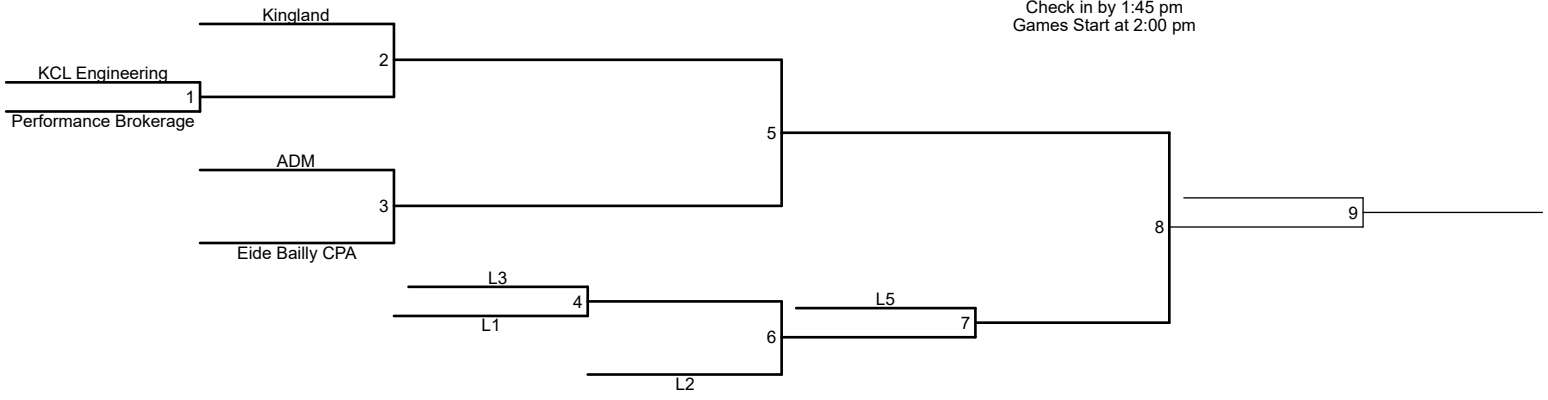

**EXECUTIVE SPONSORS**

**EVENT SPONSOR**

2026 Pickleball Team Schedules  
 Divison 5 - Coed  
 Location: McCollum Waveland Tennis Complex  
 Check in by 8:45 am  
 Games Start at 9:00 am

PRESENTED BY **Wellmark**

EXECUTIVE SPONSORS

EVENT SPONSOR

2026 Pickleball Team Schedule  
Division 6 - Coed  
Location: McCollum Waveland Tennis Complex  
Check in by 1:45 pm  
Games Start at 2:00 pm

PRESENTED BY Wellmark 

EXECUTIVE SPONSORS