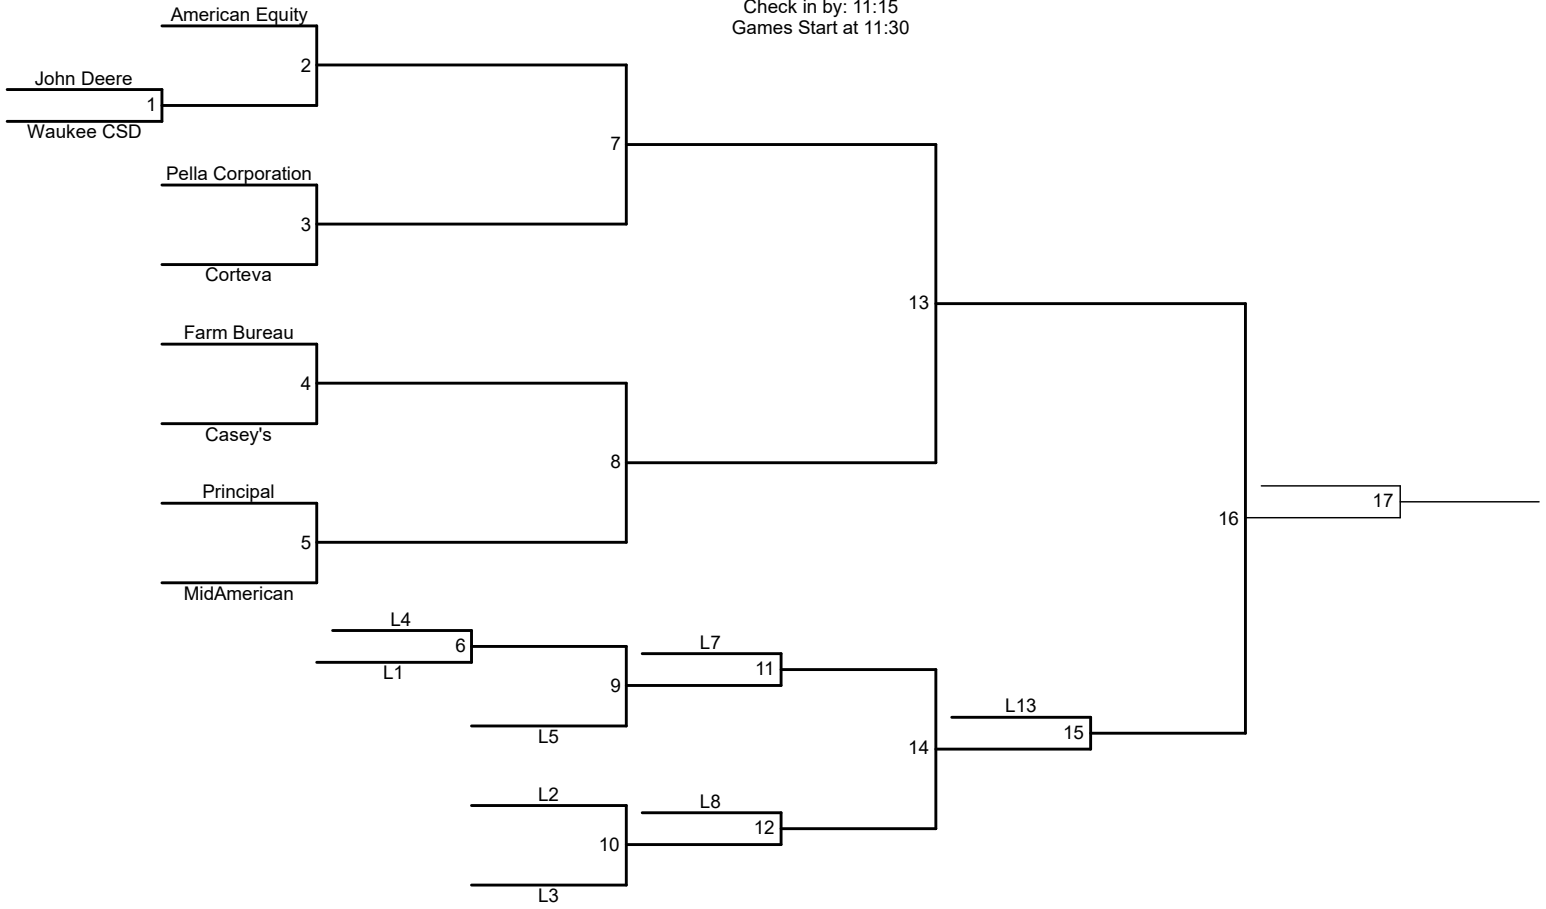

2026 Pickleball Team Schedule  
 Division 1 - Coed  
 Location: McCollum Waveland Tennis Complex  
 Check in by: 11:15  
 Games Start at 11:30

**DES MOINES**  
 CORPORATE *GAMES*

PRESENTED BY **Wellmark**

EXECUTIVE SPONSORS

Principal

EVENT SPONSOR

2026 Pickleball Team Schedule  
 Divison 2 - Coed  
 Location: McCollum Waveland Tennis Complex  
 Check in by 1:45 pm  
 Games Start at 2:00 pm

PRESENTED BY **Wellmark**