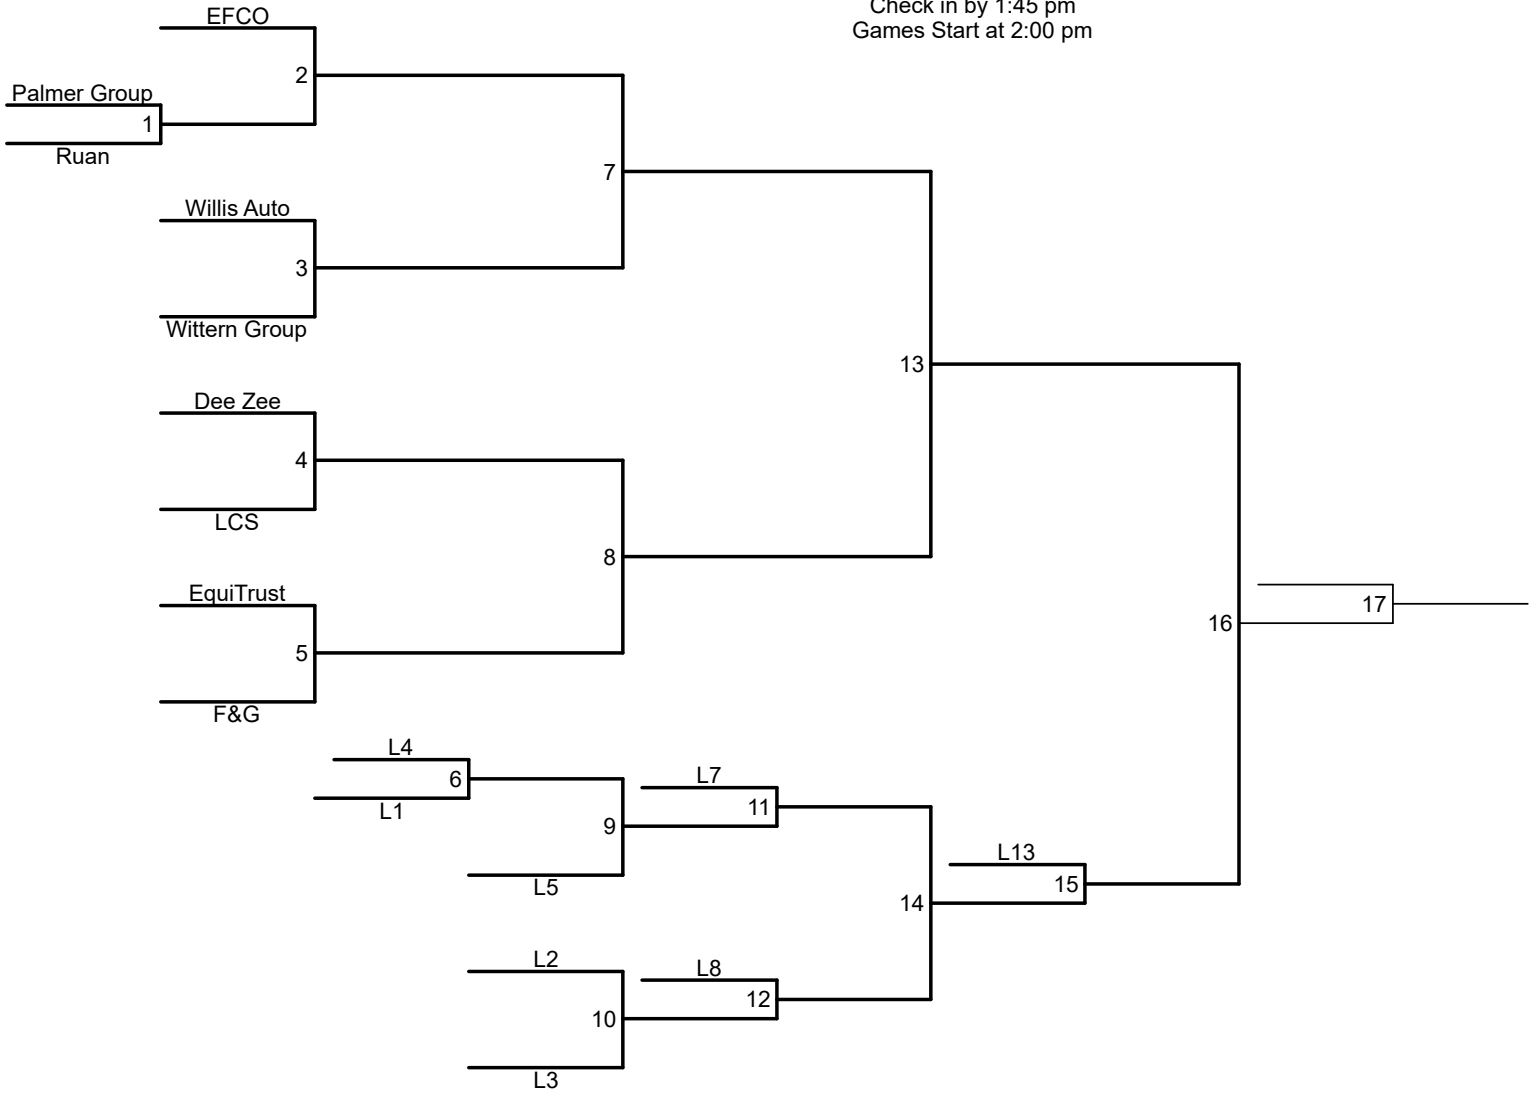

EXECUTIVE SPONSORS

Principal

EVENT SPONSOR

2026 Pickleball Team Schedule  
 Divison 2 - Coed  
 Location: McCollum Waveland Tennis Complex  
 Check in by 1:45 pm  
 Games Start at 2:00 pm

PRESENTED BY **Wellmark**

EXECUTIVE SPONSORS

EVENT SPONSOR

2026 Pickleball Team Schedule  
 Divison 3 - Coed  
 Location: McCollum Waveland Tennis Complex  
 Check in by 8:45 am  
 Games Start at 9:00 am

PRESENTED BY **Wellmark**