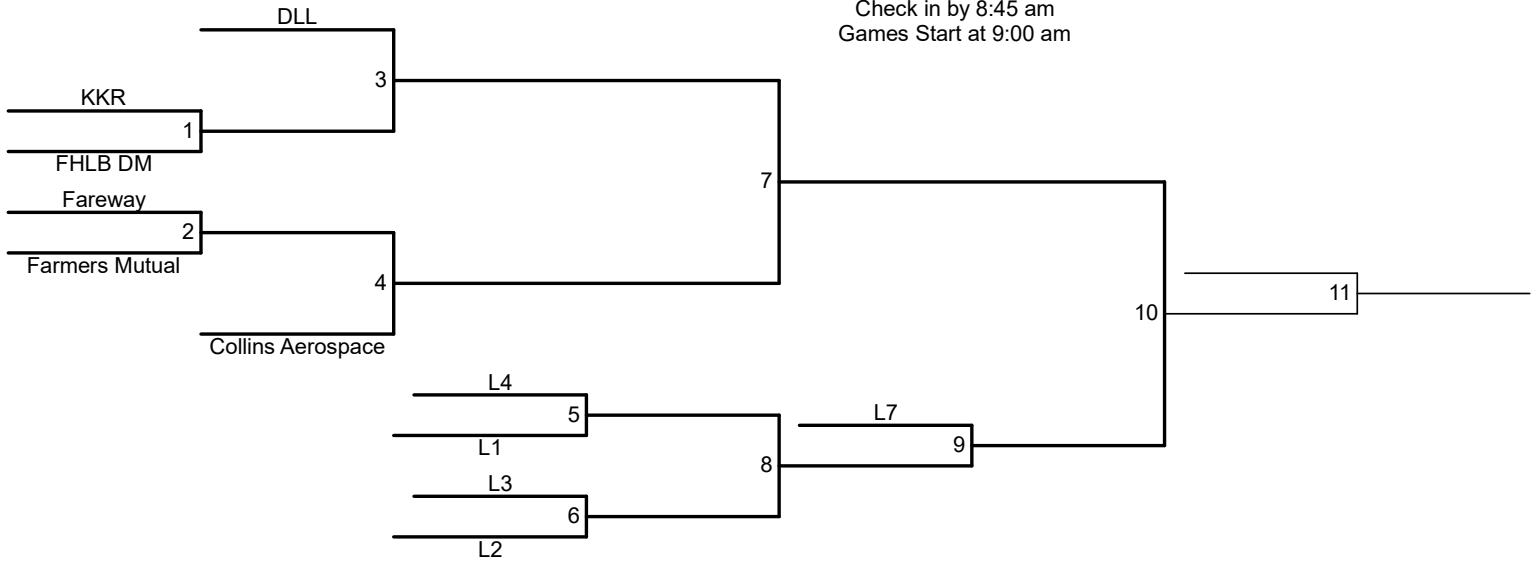

EXECUTIVE SPONSORS

Principal

EVENT SPONSOR

2026 Pickleball Team Schedule  
 Divison 2 - Coed  
 Location: McCollum Waveland Tennis Complex  
 Check in by 1:45 pm  
 Games Start at 2:00 pm

PRESENTED BY **Wellmark**

EXECUTIVE SPONSORS

EVENT SPONSOR

2026 Pickleball Team Schedule  
 Divison 3 - Coed  
 Location: McCollum Waveland Tennis Complex  
 Check in by 8:45 am  
 Games Start at 9:00 am

PRESENTED BY **Wellmark**