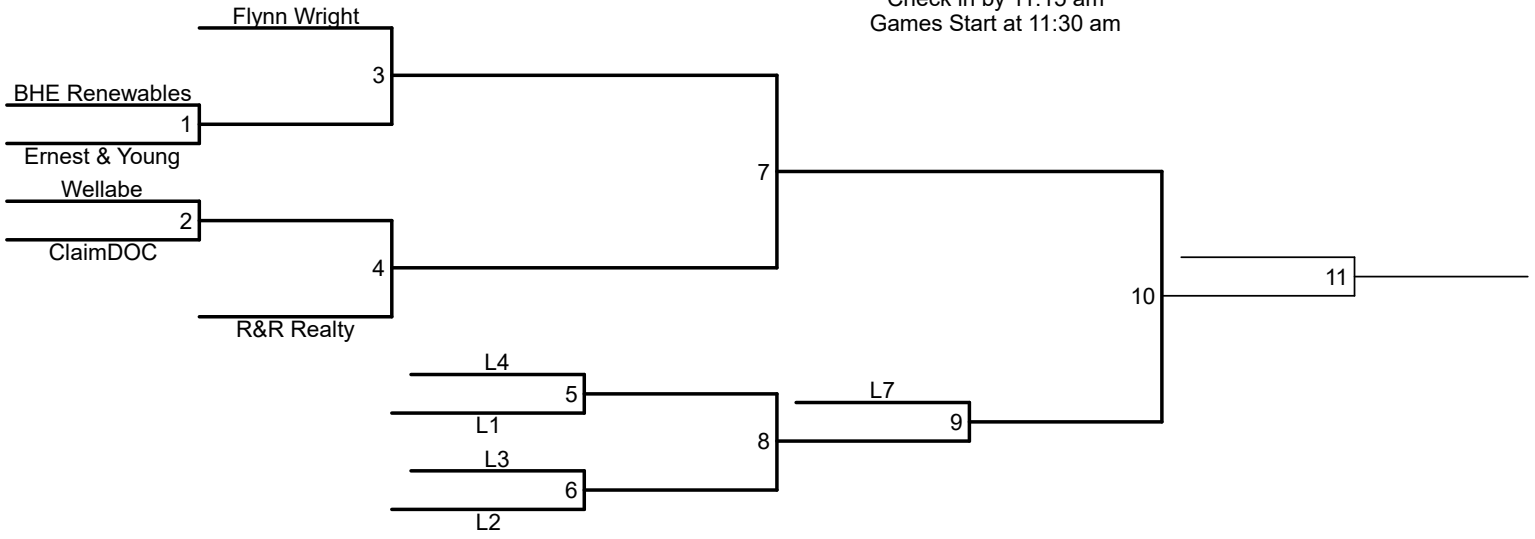

EXECUTIVE SPONSORS

Principal

EVENT SPONSOR

2026 Pickleball Team Schedule  
 Divison 4 - Coed  
 Location: McCollum Waveland Tennis Complex  
 Check in by 11:15 am  
 Games Start at 11:30 am

PRESENTED BY **Wellmark** 

**EXECUTIVE SPONSORS**

**EVENT SPONSOR**

2026 Pickleball Team Schedules  
 Divison 5 - Coed  
 Location: McCollum Waveland Tennis Complex  
 Check in by 8:45 am  
 Games Start at 9:00 am

PRESENTED BY **Wellmark**