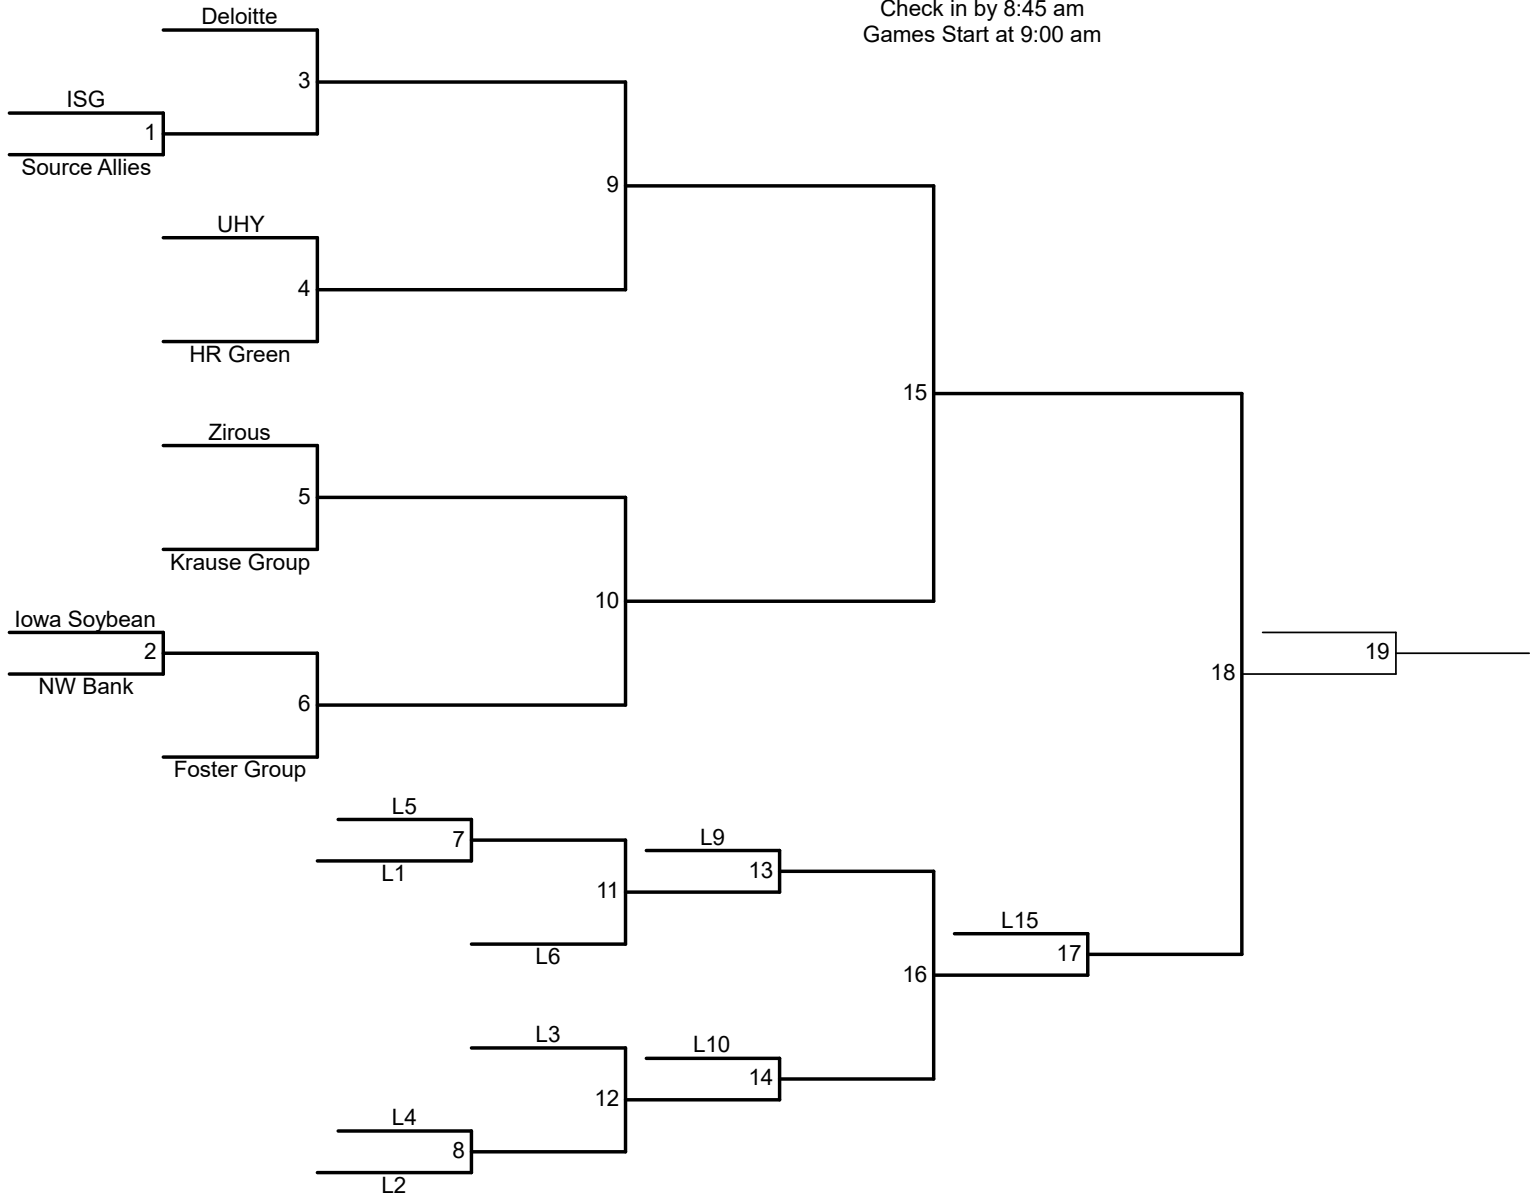

2026 Pickleball Team Schedules
Divison 5 - Coed
Location: McCollum Waveland Tennis Complex
Check in by 8:45 am
Games Start at 9:00 am

PRESENTED BY **Wellmark**

EXECUTIVE SPONSORS

EVENT SPONSOR