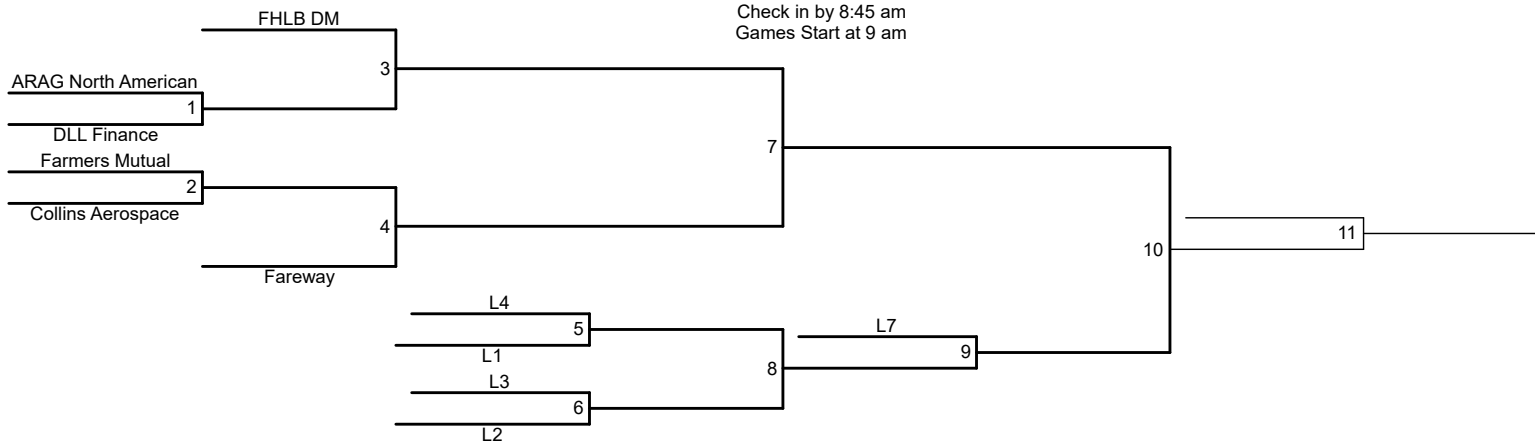

2026 Pickleball Team Schedule  
 Division 1 - Men  
 Location: McCollum Waveland Tennis Complex  
 Check in by 11:15  
 Games Start at 11:30

PRESENTED BY **Wellmark**

EXECUTIVE SPONSORS

EVENT SPONSOR

2026 Pickleball Team Schedule  
 Divison 2 - Men's  
 Location: McCollum Waveland Tennis Complex  
 Check in by 1:45 pm  
 Games Start at 2:00 pm

2026 Pickleball Team Schedule  
 Division 3- Men's  
 Location: McCollum Waveland Tennis Complex  
 Check in by 8:45 am  
 Games Start at 9 am

PRESENTED BY **Wellmark**

EXECUTIVE SPONSORS

EVENT SPONSOR

2026 Pickleball Team Schedule  
 Division 4 - Men's  
 Location: McCollum Waveland Tennis Complex  
 Check in by 11:15 am  
 Games Start at 11:30 am

EXECUTIVE SPONSORS

EVENT SPONSOR

2026 Pickleball Team Schedules  
 Division 5 - Men's  
 Location: McCollum Waveland Tennis Complex  
 Check in by 8:45 am  
 Games Start at 9:00 am

PRESENTED BY **Wellmark** 