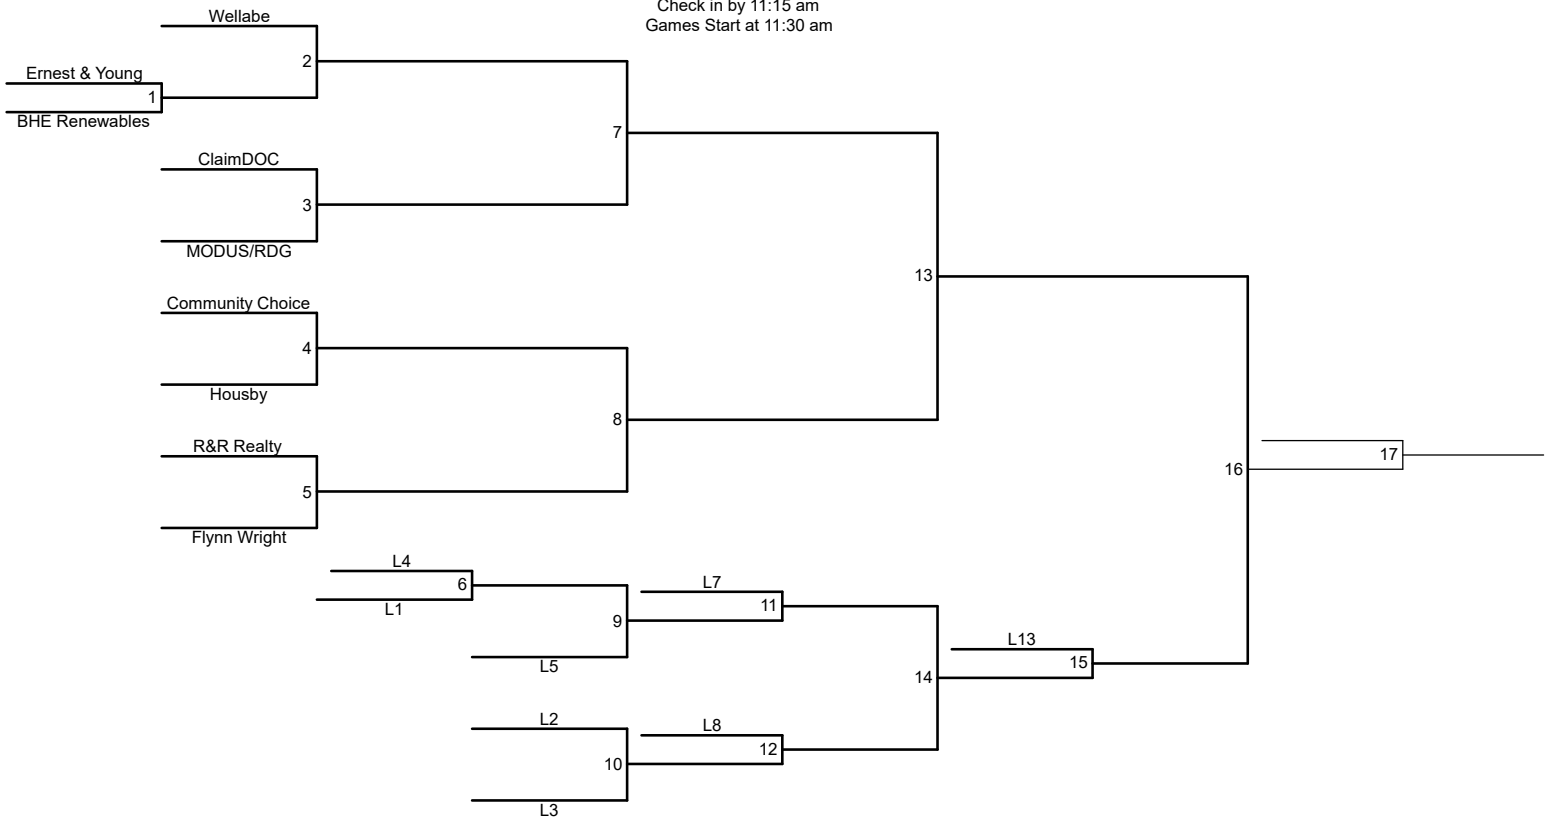

2026 Pickleball Team Schedule  
 Division 1 - Men  
 Location: McCollum Waveland Tennis Complex  
 Check in by 11:15  
 Games Start at 11:30

PRESENTED BY **Wellmark**

EXECUTIVE SPONSORS

EVENT SPONSOR

2026 Pickleball Team Schedule  
 Divison 2 - Men's  
 Location: McCollum Waveland Tennis Complex  
 Check in by 1:45 pm  
 Games Start at 2:00 pm

2026 Pickleball Team Schedule  
 Division 3- Men's  
 Location: McCollum Waveland Tennis Complex  
 Check in by 8:45 am  
 Games Start at 9 am

PRESENTED BY **Wellmark**

EXECUTIVE SPONSORS

EVENT SPONSOR

2026 Pickleball Team Schedule  
 Division 4 - Men's  
 Location: McCollum Waveland Tennis Complex  
 Check in by 11:15 am  
 Games Start at 11:30 am

EXECUTIVE SPONSORS

EVENT SPONSOR

2026 Pickleball Team Schedules  
 Division 5 - Men's  
 Location: McCollum Waveland Tennis Complex  
 Check in by 8:45 am  
 Games Start at 9:00 am

PRESENTED BY **Wellmark** 