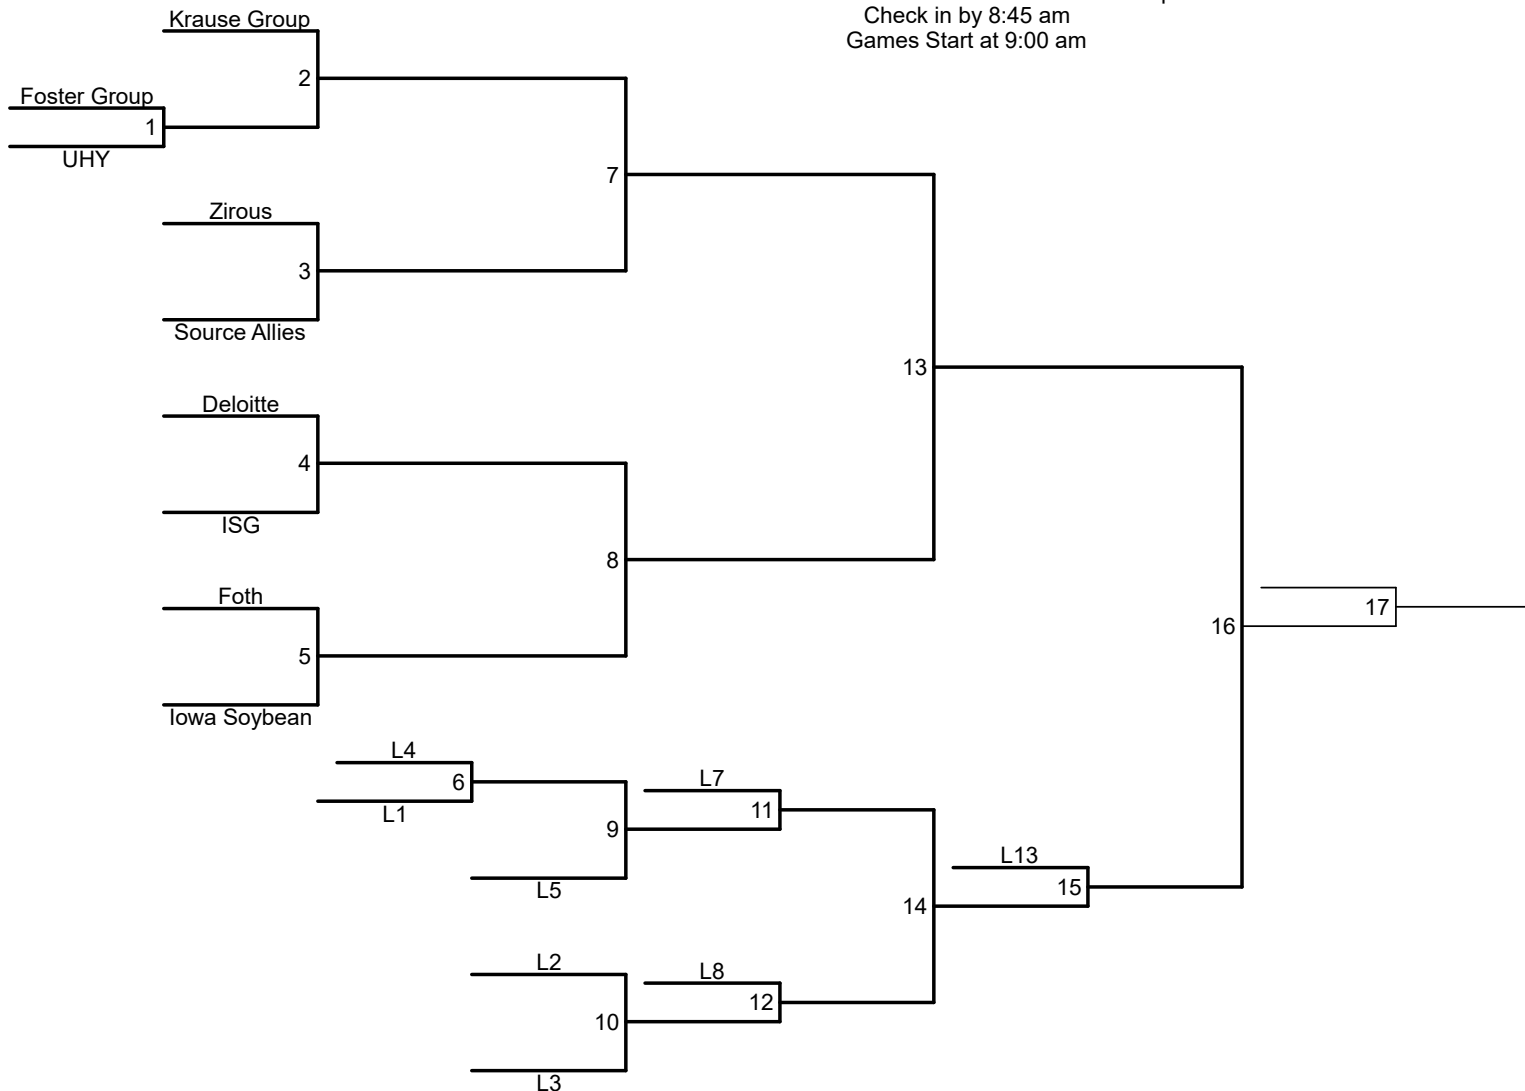

2026 Pickleball Team Schedule  
 Division 1 - Men  
 Location: McCollum Waveland Tennis Complex  
 Check in by 11:15  
 Games Start at 11:30

PRESENTED BY **Wellmark**

EXECUTIVE SPONSORS

EVENT SPONSOR

2026 Pickleball Team Schedule  
 Divison 2 - Men's  
 Location: McCollum Waveland Tennis Complex  
 Check in by 1:45 pm  
 Games Start at 2:00 pm

2026 Pickleball Team Schedule  
 Division 3- Men's  
 Location: McCollum Waveland Tennis Complex  
 Check in by 8:45 am  
 Games Start at 9 am

PRESENTED BY **Wellmark**

EXECUTIVE SPONSORS

EVENT SPONSOR

2026 Pickleball Team Schedule  
 Division 4 - Men's  
 Location: McCollum Waveland Tennis Complex  
 Check in by 11:15 am  
 Games Start at 11:30 am

EXECUTIVE SPONSORS

EVENT SPONSOR

2026 Pickleball Team Schedules  
 Division 5 - Men's  
 Location: McCollum Waveland Tennis Complex  
 Check in by 8:45 am  
 Games Start at 9:00 am

PRESENTED BY **Wellmark** 