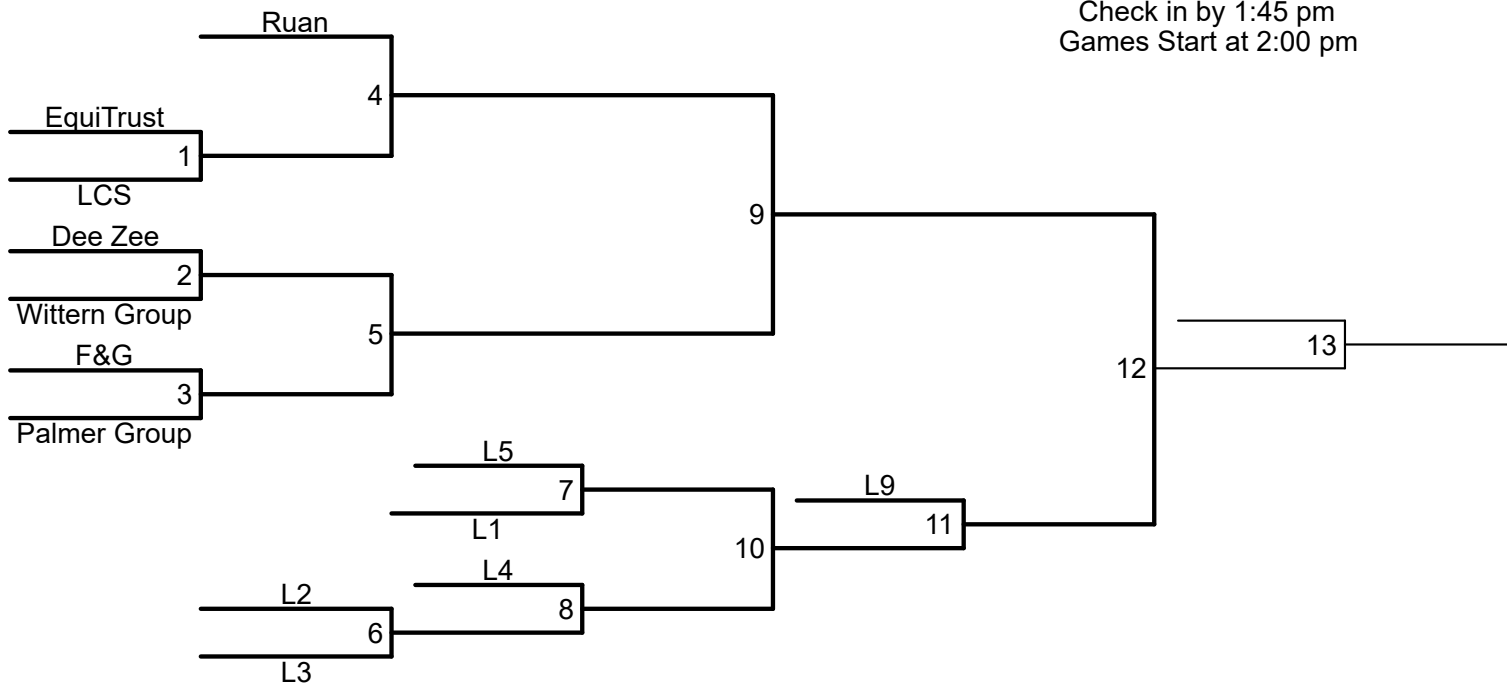

2026 Pickleball Team Schedule  
 Division 1 - Men  
 Location: McCollum Waveland Tennis Complex  
 Check in by 11:15  
 Games Start at 11:30

PRESENTED BY **Wellmark**

EXECUTIVE SPONSORS

EVENT SPONSOR

2026 Pickleball Team Schedule  
 Divison 2 - Men's  
 Location: McCollum Waveland Tennis Complex  
 Check in by 1:45 pm  
 Games Start at 2:00 pm

2026 Pickleball Team Schedule  
 Division 3- Men's  
 Location: McCollum Waveland Tennis Complex  
 Check in by 8:45 am  
 Games Start at 9 am

PRESENTED BY **Wellmark**

EXECUTIVE SPONSORS

EVENT SPONSOR

2026 Pickleball Team Schedule  
 Division 4 - Men's  
 Location: McCollum Waveland Tennis Complex  
 Check in by 11:15 am  
 Games Start at 11:30 am