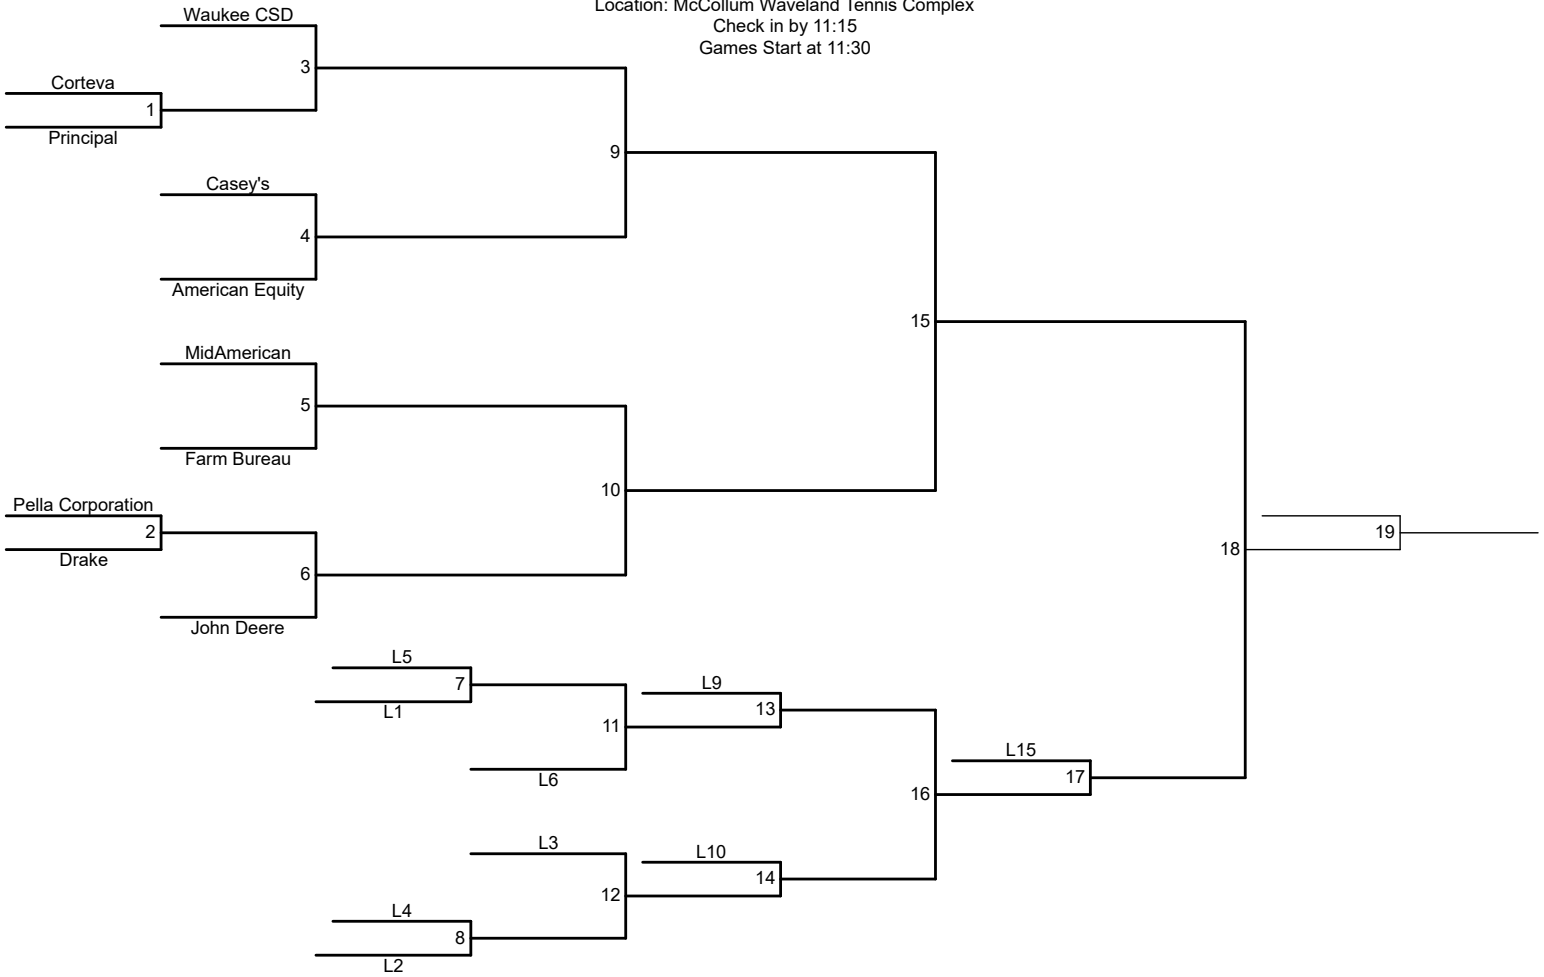

2026 Pickleball Team Schedule  
 Division 1 - Men  
 Location: McCollum Waveland Tennis Complex  
 Check in by 11:15  
 Games Start at 11:30

PRESENTED BY **Wellmark**

EXECUTIVE SPONSORS

EVENT SPONSOR

2026 Pickleball Team Schedule  
 Divison 2 - Men's  
 Location: McCollum Waveland Tennis Complex  
 Check in by 1:45 pm  
 Games Start at 2:00 pm

2026 Pickleball Team Schedule  
 Division 3- Men's  
 Location: McCollum Waveland Tennis Complex  
 Check in by 8:45 am  
 Games Start at 9 am

PRESENTED BY **Wellmark**

EXECUTIVE SPONSORS

EVENT SPONSOR

2026 Pickleball Team Schedule  
 Division 4 - Men's  
 Location: McCollum Waveland Tennis Complex  
 Check in by 11:15 am  
 Games Start at 11:30 am