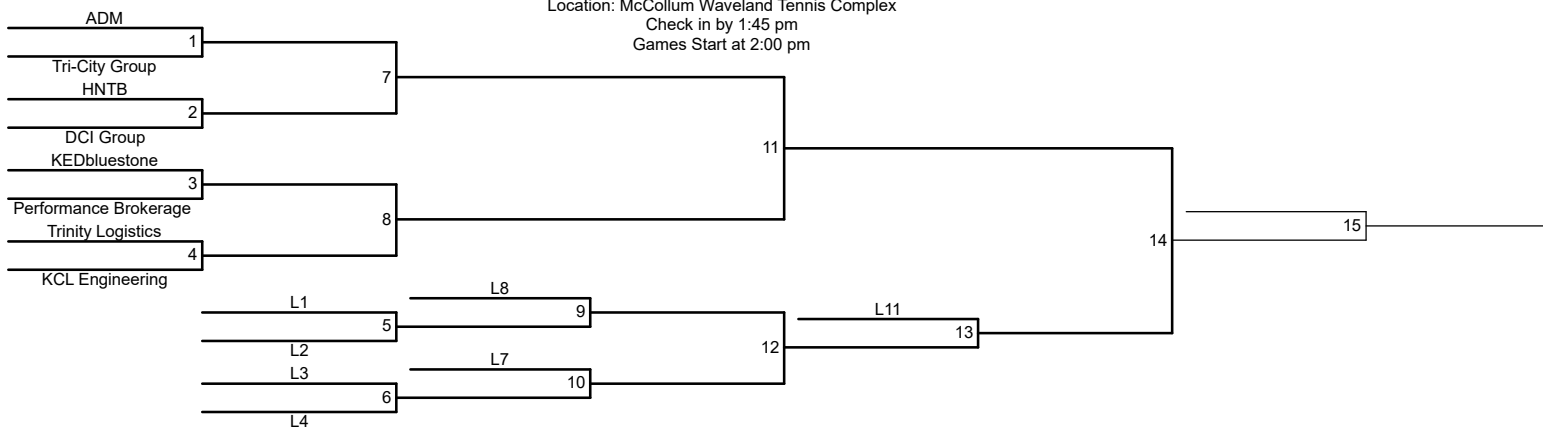

EXECUTIVE SPONSORS

EVENT SPONSOR

2026 Pickleball Team Schedules  
 Division 5 - Men's  
 Location: McCollum Waveland Tennis Complex  
 Check in by 8:45 am  
 Games Start at 9:00 am

PRESENTED BY **Wellmark** 

EXECUTIVE SPONSORS

EVENT SPONSOR

2026 Pickleball Team Schedule  
 Division 6 - Men's  
 Location: McCollum Waveland Tennis Complex  
 Check in by 1:45 pm  
 Games Start at 2:00 pm

PRESENTED BY **Wellmark**