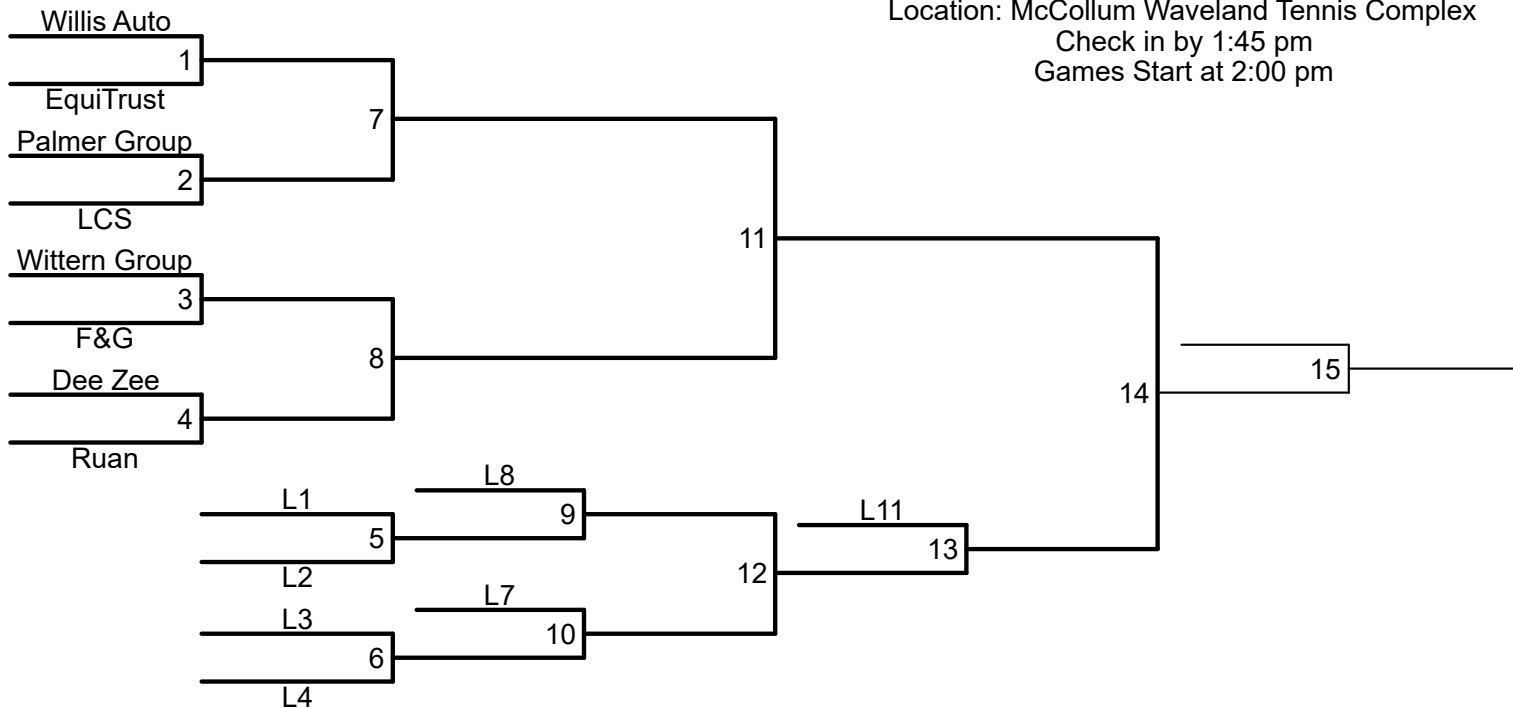

2026 Pickleball Team Schedule
 Divison 1- Women's
 Location: McCollum Waveland Tennis Complex
 Check in by 11:15
 Games Start at 11:30

PRESENTED BY Wellmark

EXECUTIVE SPONSORS

Principal

EVENT SPONSOR

2026 Pickleball Team Schedule
 Divison 2 - Women's
 Location: McCollum Waveland Tennis Complex
 Check in by 1:45 pm
 Games Start at 2:00 pm

PRESENTED BY **Wellmark**

EXECUTIVE SPONSORS

Principal

EVENT SPONSOR

2026 Pickleball Team Schedule
Division 3 - Women's
Location: McCollum Waveland Tennis Complex
Check in by 8:45 am
Games Start at 9:00 am

PRESENTED BY Wellmark

EXECUTIVE SPONSORS

EVENT SPONSOR

2026 Pickleball Team Schedule
 Division 4 - Women's
 Location: McCollum Waveland Tennis Complex
 Check in by 11:15 am
 Games Start at 11:30 am

PRESENTED BY Wellmark 

EXECUTIVE SPONSORS

Principal

EVENT SPONSOR

2026 Pickleball Team Schedule
 Division 5 - Women's
 Location: McCollum Waveland Tennis Complex
 Check in by 8:45 am
 Games Start at 9:00 am

PRESENTED BY Wellmark