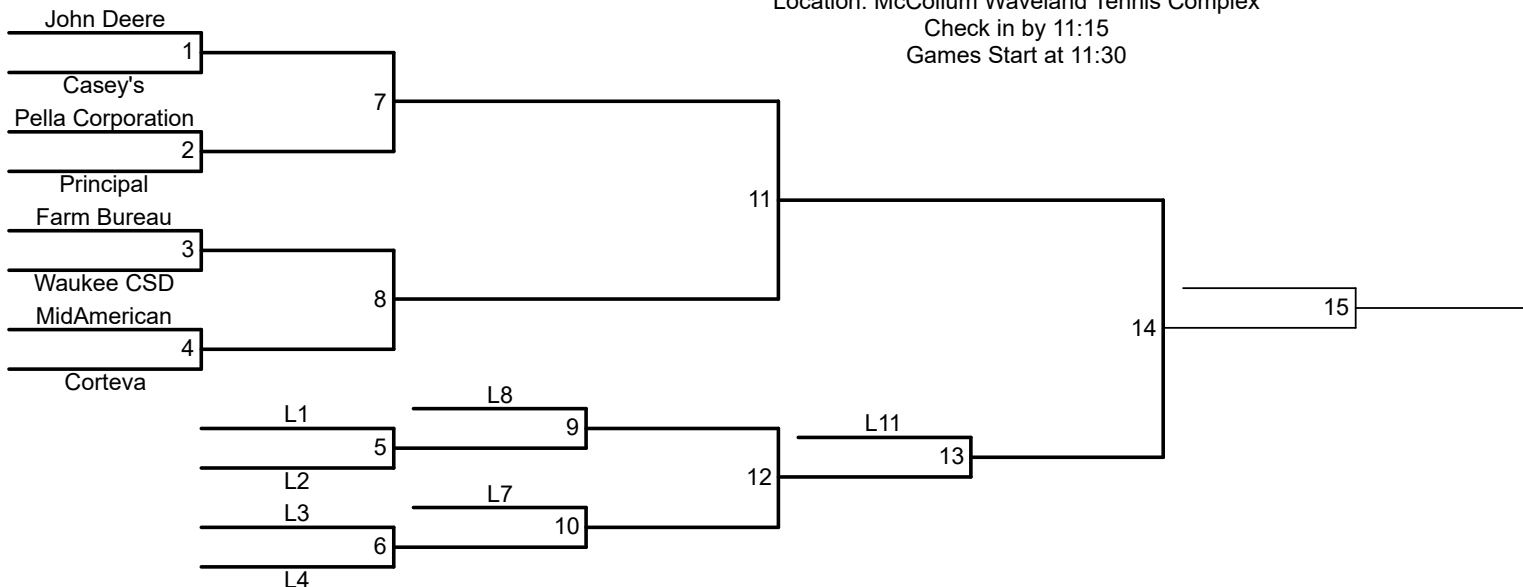

2026 Pickleball Team Schedule
 Divison 1- Women's
 Location: McCollum Waveland Tennis Complex
 Check in by 11:15
 Games Start at 11:30

PRESENTED BY Wellmark

EXECUTIVE SPONSORS

Principal

EVENT SPONSOR

2026 Pickleball Team Schedule
 Divison 2 - Women's
 Location: McCollum Waveland Tennis Complex
 Check in by 1:45 pm
 Games Start at 2:00 pm

PRESENTED BY **Wellmark**

EXECUTIVE SPONSORS

Principal

EVENT SPONSOR

2026 Pickleball Team Schedule
Division 3 - Women's
Location: McCollum Waveland Tennis Complex
Check in by 8:45 am
Games Start at 9:00 am

PRESENTED BY Wellmark

EXECUTIVE SPONSORS

EVENT SPONSOR

2026 Pickleball Team Schedule
 Division 4 - Women's
 Location: McCollum Waveland Tennis Complex
 Check in by 11:15 am
 Games Start at 11:30 am

PRESENTED BY Wellmark 