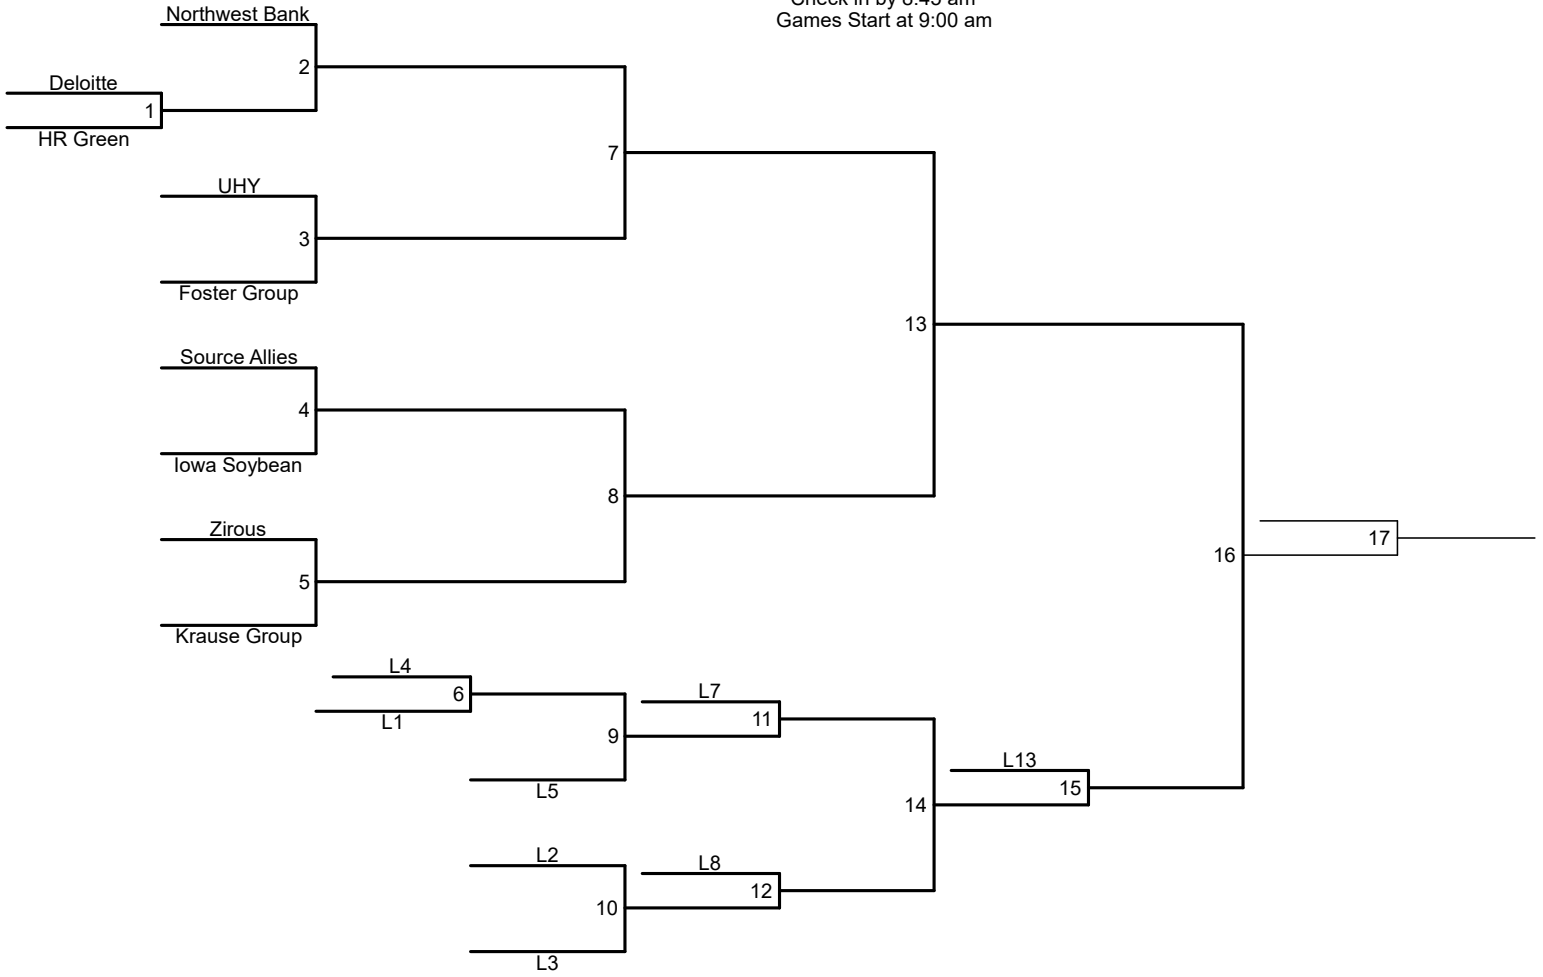

PRESENTED BY **Wellmark**

EXECUTIVE SPONSORS

Principal

EVENT SPONSOR

2026 Pickleball Team Schedule
Division 3 - Women's
Location: McCollum Waveland Tennis Complex
Check in by 8:45 am
Games Start at 9:00 am

PRESENTED BY Wellmark

EXECUTIVE SPONSORS

EVENT SPONSOR

2026 Pickleball Team Schedule
 Division 4 - Women's
 Location: McCollum Waveland Tennis Complex
 Check in by 11:15 am
 Games Start at 11:30 am

PRESENTED BY Wellmark 

EXECUTIVE SPONSORS

Principal

EVENT SPONSOR

2026 Pickleball Team Schedule
 Division 5 - Women's
 Location: McCollum Waveland Tennis Complex
 Check in by 8:45 am
 Games Start at 9:00 am

PRESENTED BY Wellmark

EXECUTIVE SPONSORS

EVENT SPONSOR

Round 1	
Game	
1	ADM vs. KCL Engineering

Best 2 of 3

2026 Pickleball Team Schedule
 Division 6 - Women's
 Location: McCollum Waveland Tennis Complex
 Check in by 1:45 pm
 Games Start at 2:00 pm