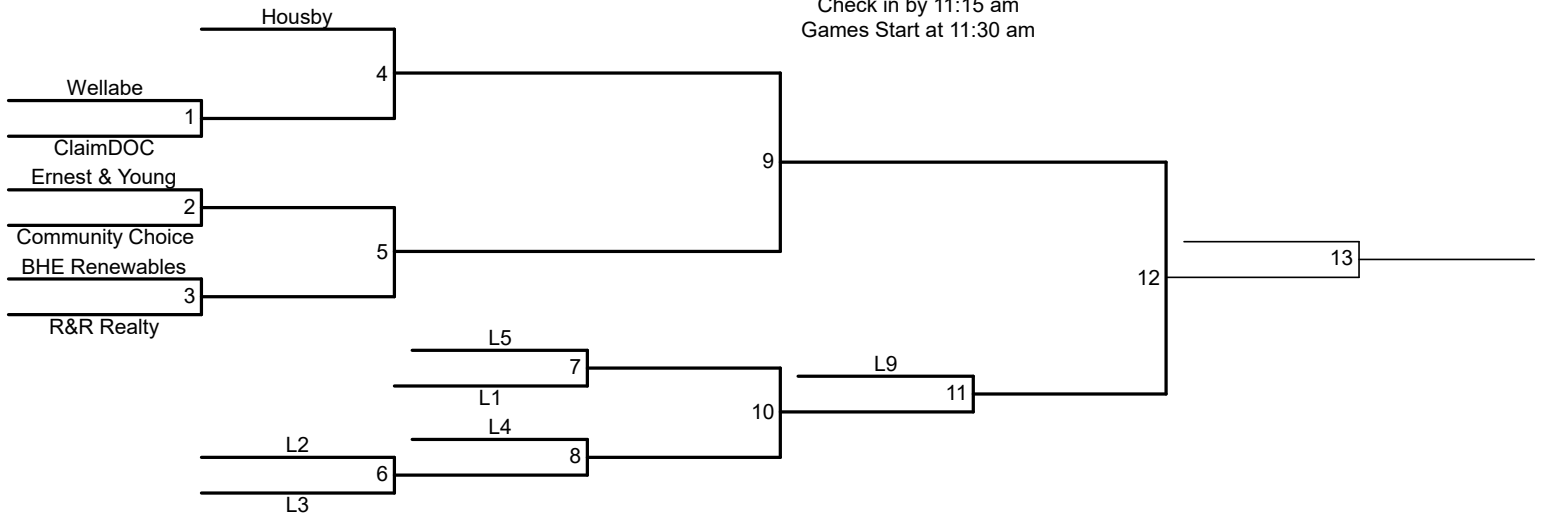

PRESENTED BY Wellmark

EXECUTIVE SPONSORS

EVENT SPONSOR

2026 Pickleball Team Schedule
 Division 4 - Women's
 Location: McCollum Waveland Tennis Complex
 Check in by 11:15 am
 Games Start at 11:30 am

PRESENTED BY Wellmark 

EXECUTIVE SPONSORS

Principal

EVENT SPONSOR

2026 Pickleball Team Schedule
 Division 5 - Women's
 Location: McCollum Waveland Tennis Complex
 Check in by 8:45 am
 Games Start at 9:00 am

PRESENTED BY Wellmark