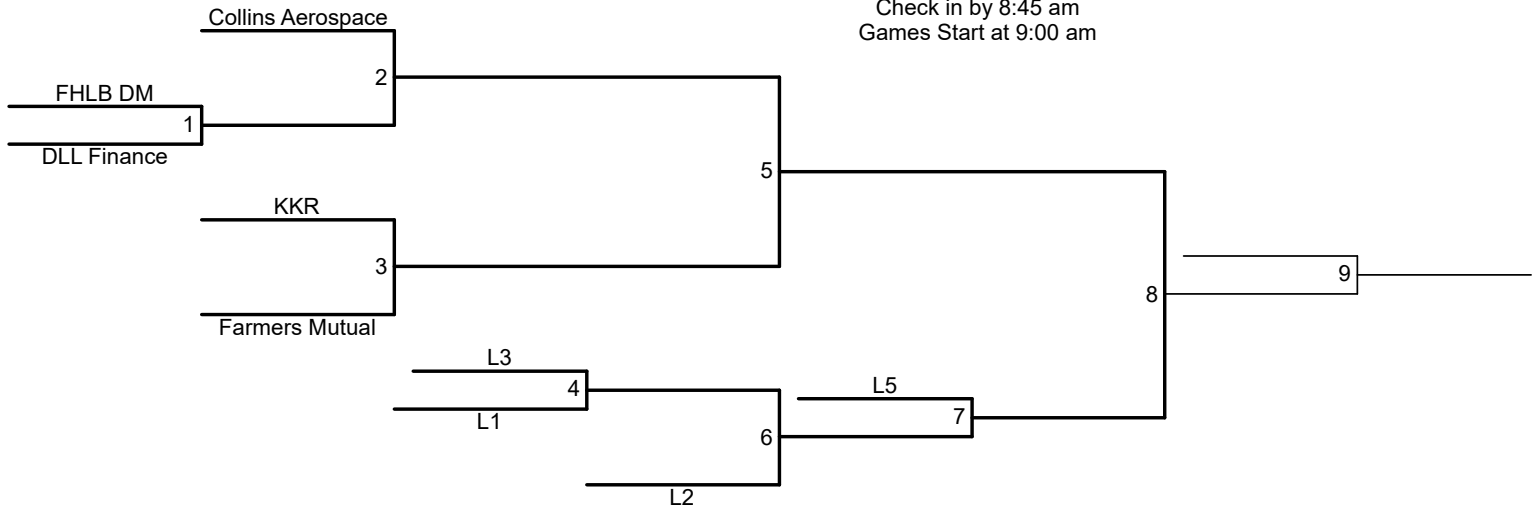

PRESENTED BY **Wellmark**

EXECUTIVE SPONSORS

Principal

EVENT SPONSOR

2026 Pickleball Team Schedule
Division 3 - Women's
Location: McCollum Waveland Tennis Complex
Check in by 8:45 am
Games Start at 9:00 am

PRESENTED BY Wellmark

EXECUTIVE SPONSORS

EVENT SPONSOR

2026 Pickleball Team Schedule
 Division 4 - Women's
 Location: McCollum Waveland Tennis Complex
 Check in by 11:15 am
 Games Start at 11:30 am

PRESENTED BY Wellmark 

EXECUTIVE SPONSORS

Principal

EVENT SPONSOR

2026 Pickleball Team Schedule
 Division 5 - Women's
 Location: McCollum Waveland Tennis Complex
 Check in by 8:45 am
 Games Start at 9:00 am

PRESENTED BY Wellmark