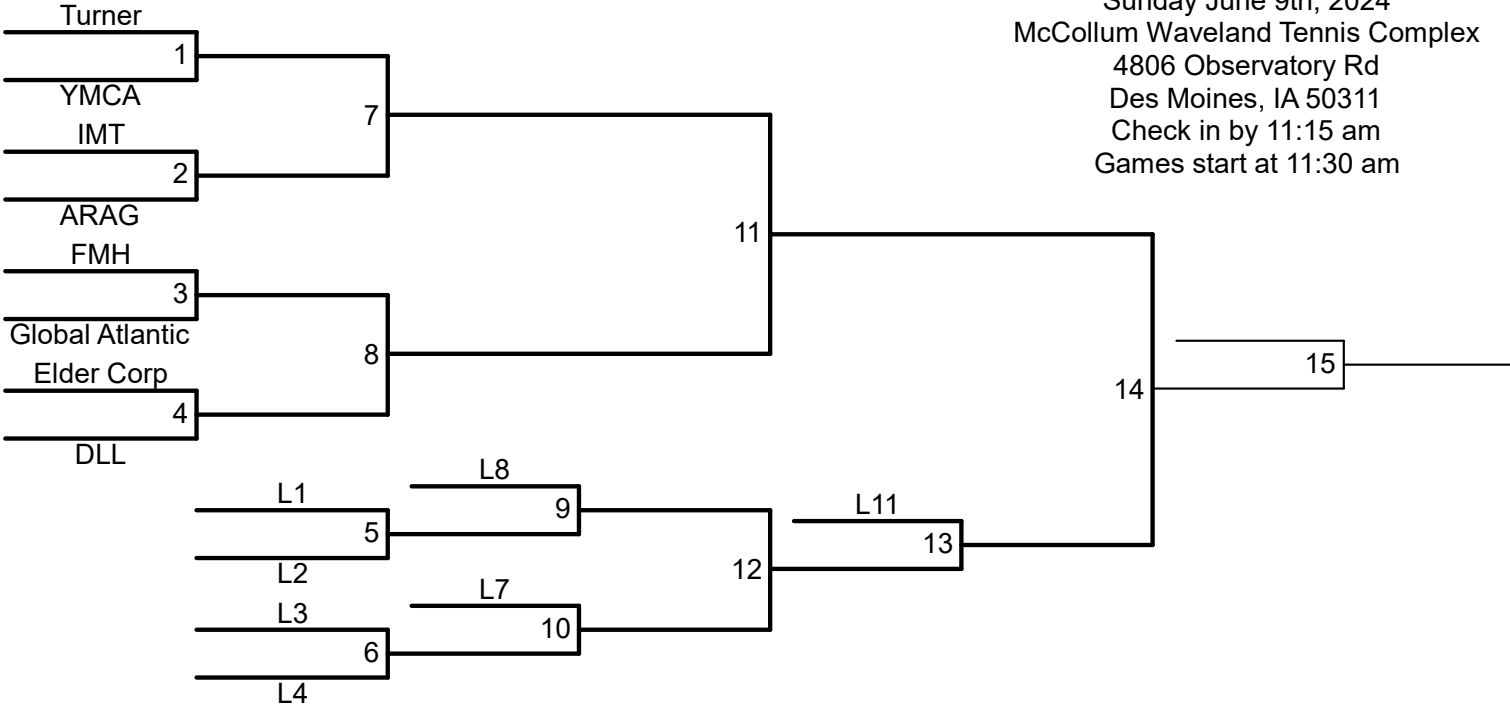

Division 3 Women's Pickleball
Sunday June 9th, 2024
McCollum Waveland Tennis Complex
4806 Observatory Rd
Des Moines, IA 50311
Check in by 11:15 am
Games start at 11:30 am

EXECUTIVE SPONSOR

SCHEDULE & RESULTS SPONSOR