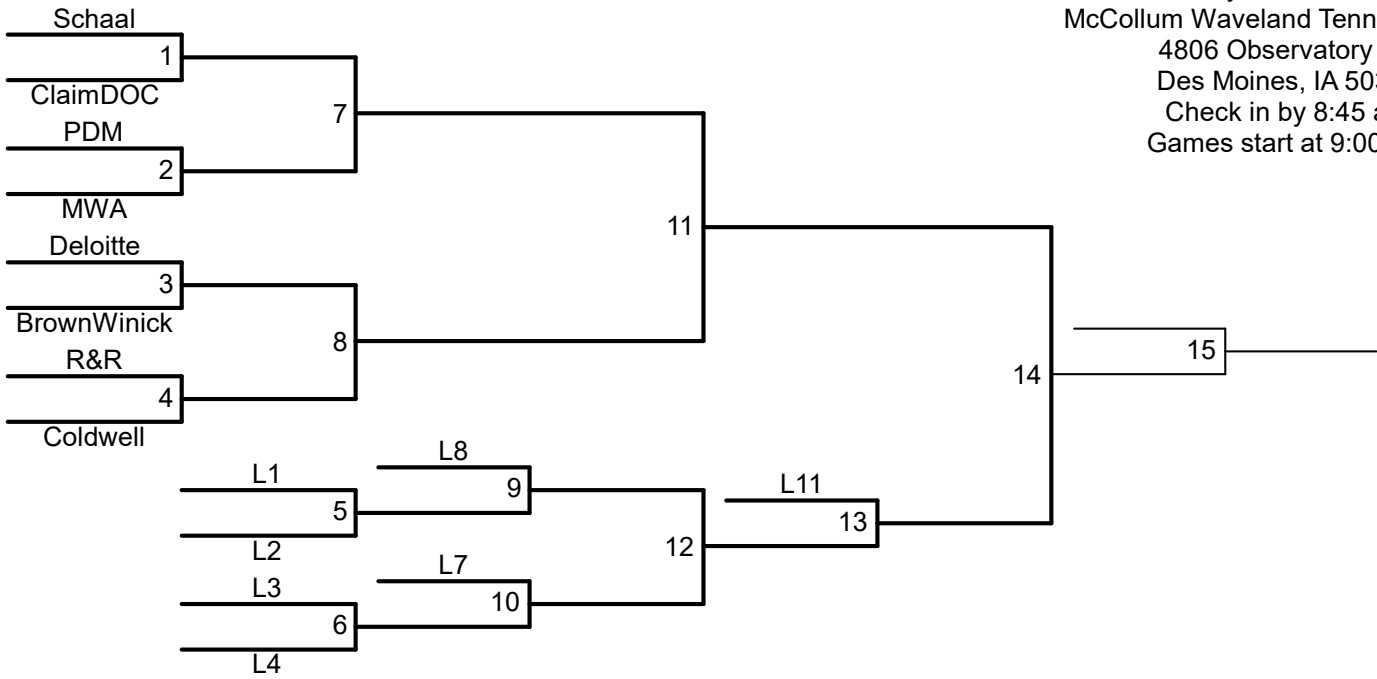

PRESENTED BY

SCHAAL
 HEATING COOLING PLUMBING

EXECUTIVE SPONSOR

SCHEDULE & RESULTS SPONSOR

IMT INSURANCE

Division 2 Women's Pickleball
 Saturday June 8th, 2024
 McCollum Waveland Tennis Complex
 4806 Observatory Rd
 Des Moines, IA 50311
 Check in by 1:45 pm
 Games start at 2:00 pm

EXECUTIVE SPONSOR

SCHEDULE & RESULTS SPONSOR

Division 3 Women's Pickleball
 Sunday June 9th, 2024
 McCollum Waveland Tennis Complex
 4806 Observatory Rd
 Des Moines, IA 50311
 Check in by 11:15 am
 Games start at 11:30 am

EXECUTIVE SPONSOR

SCHEDULE & RESULTS SPONSOR

Division 4 Women's Pickleball
 Sunday June 9th, 2024
 McCollum Waveland Tennis Complex
 4806 Observatory Rd
 Des Moines, IA 50311
 Check in by 8:45 am
 Games start at 9:00 am