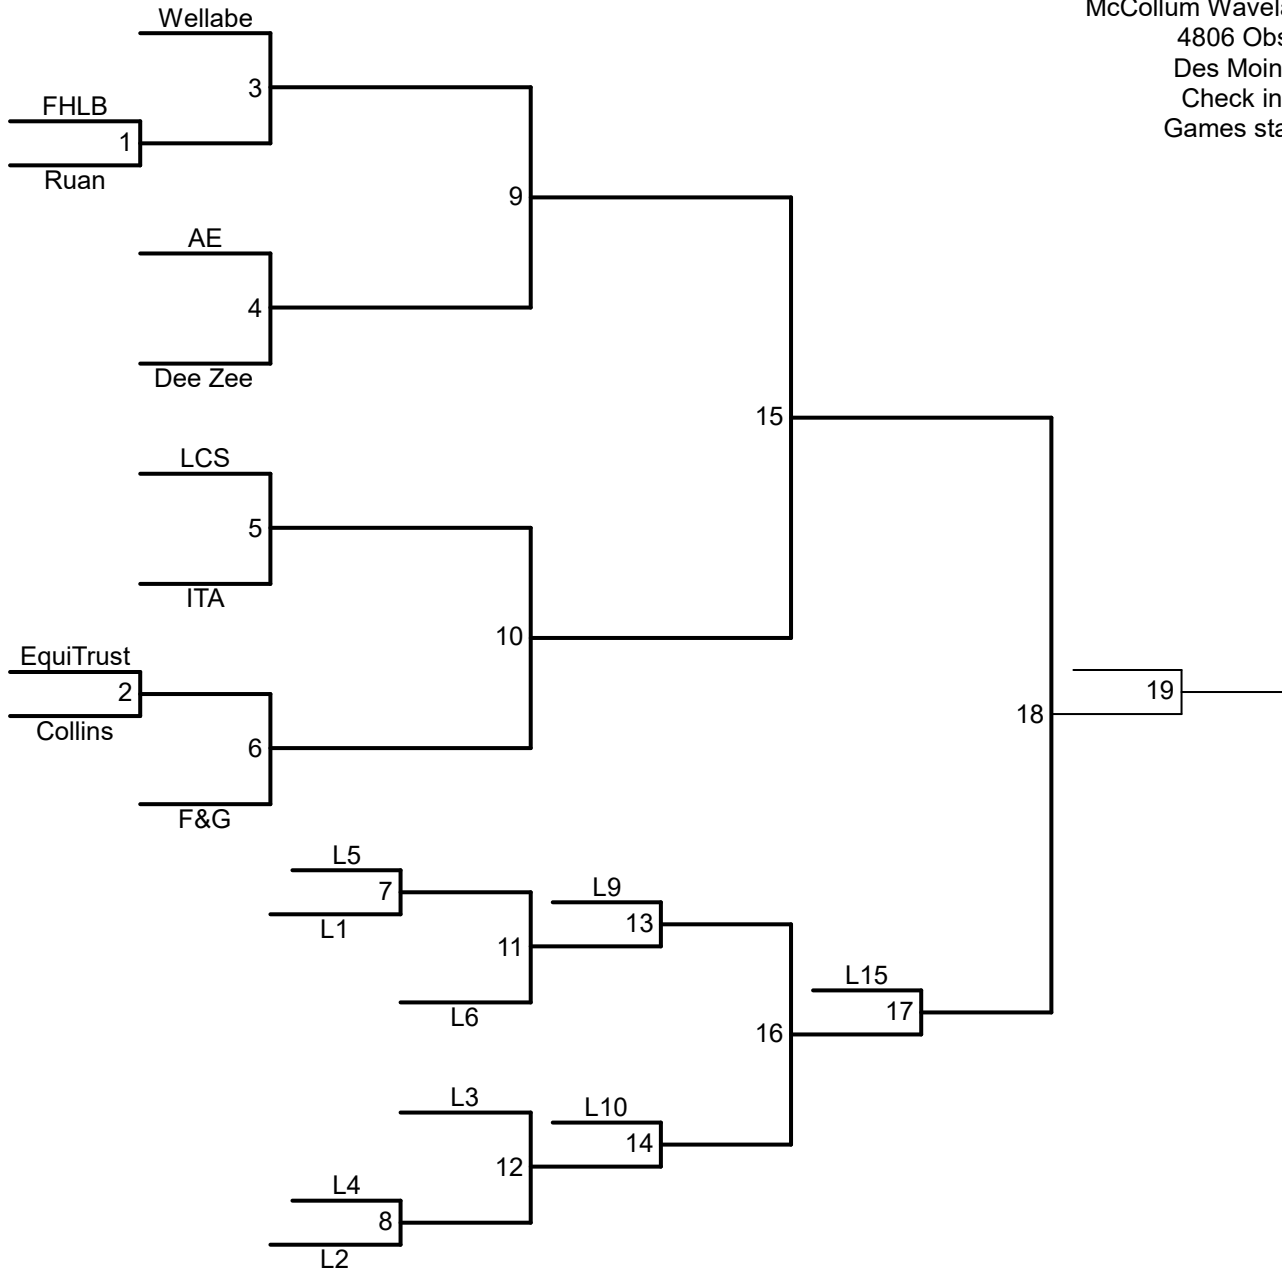

PRESENTED BY

SCHAAL
 HEATING COOLING PLUMBING

EXECUTIVE SPONSOR

SCHEDULE & RESULTS SPONSOR

IMT INSURANCE

Division 2 Women's Pickleball
 Saturday June 8th, 2024
 McCollum Waveland Tennis Complex
 4806 Observatory Rd
 Des Moines, IA 50311
 Check in by 1:45 pm
 Games start at 2:00 pm