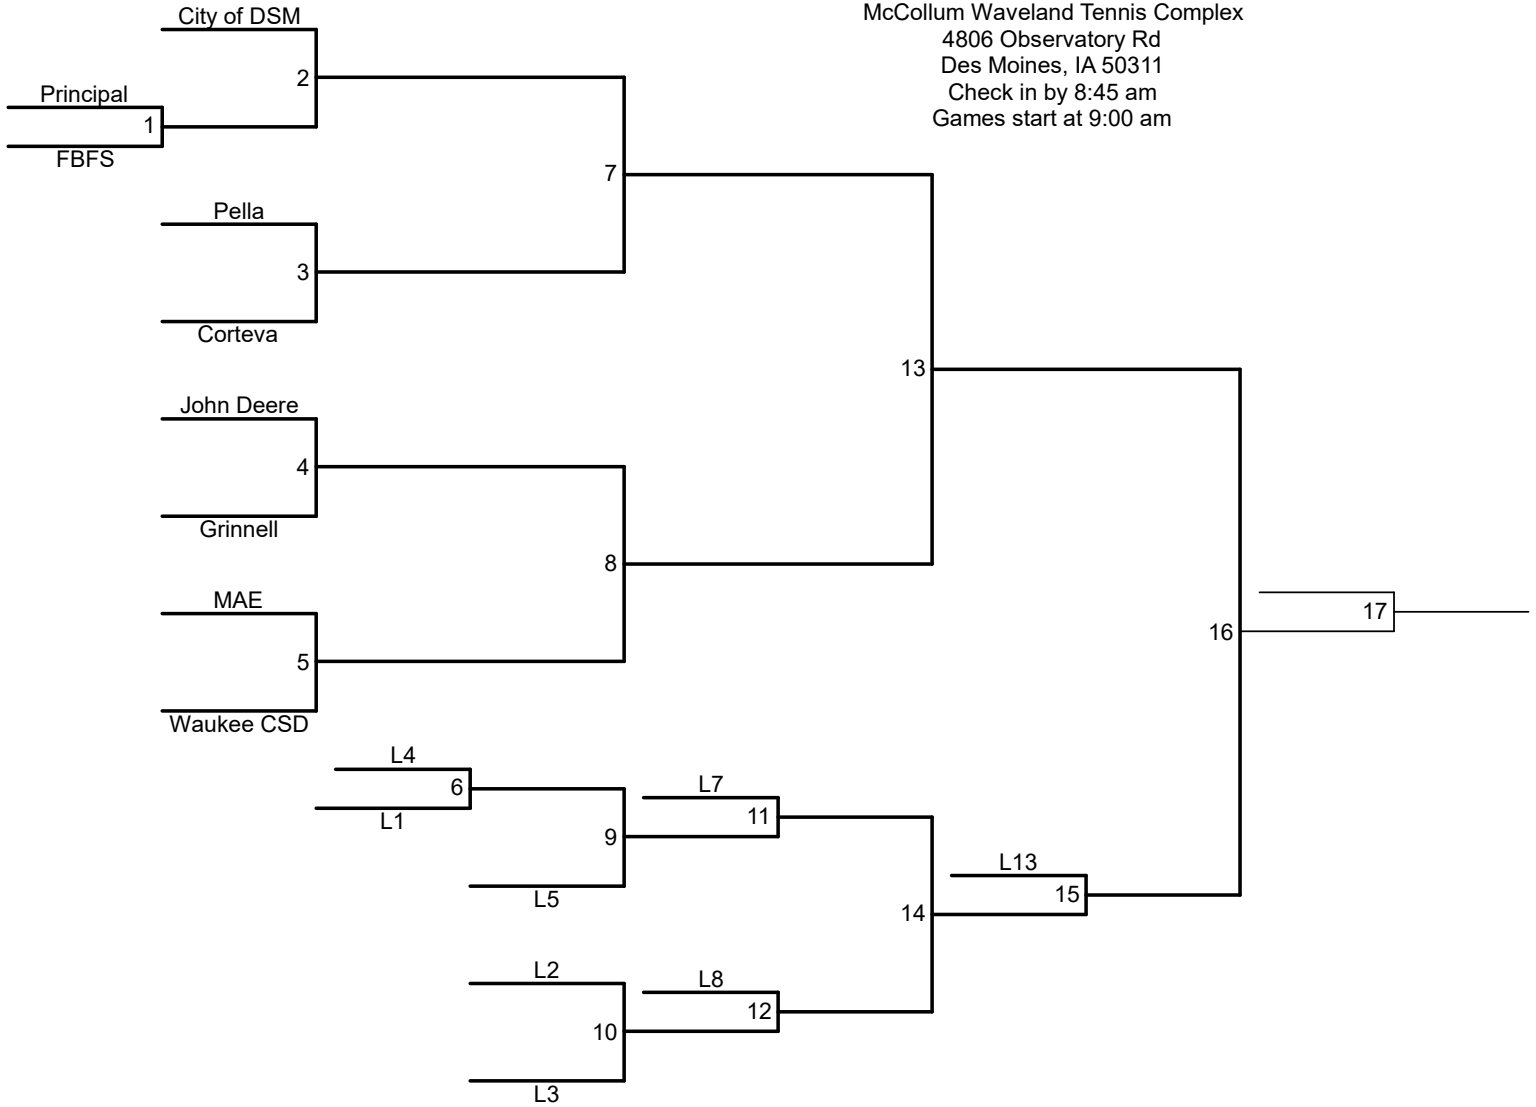

Division 1 Women's Pickleball
 Saturday June 8th, 2024
 McCollum Waveland Tennis Complex
 4806 Observatory Rd
 Des Moines, IA 50311
 Check in by 8:45 am
 Games start at 9:00 am

DES MOINES
 CORPORATE *GAMES*

PRESENTED BY

SCHAAL
 HEATING COOLING PLUMBING

EXECUTIVE SPONSOR

SCHEDULE & RESULTS SPONSOR

IMT INSURANCE

Division 2 Women's Pickleball
 Saturday June 8th, 2024
 McCollum Waveland Tennis Complex
 4806 Observatory Rd
 Des Moines, IA 50311
 Check in by 1:45 pm
 Games start at 2:00 pm