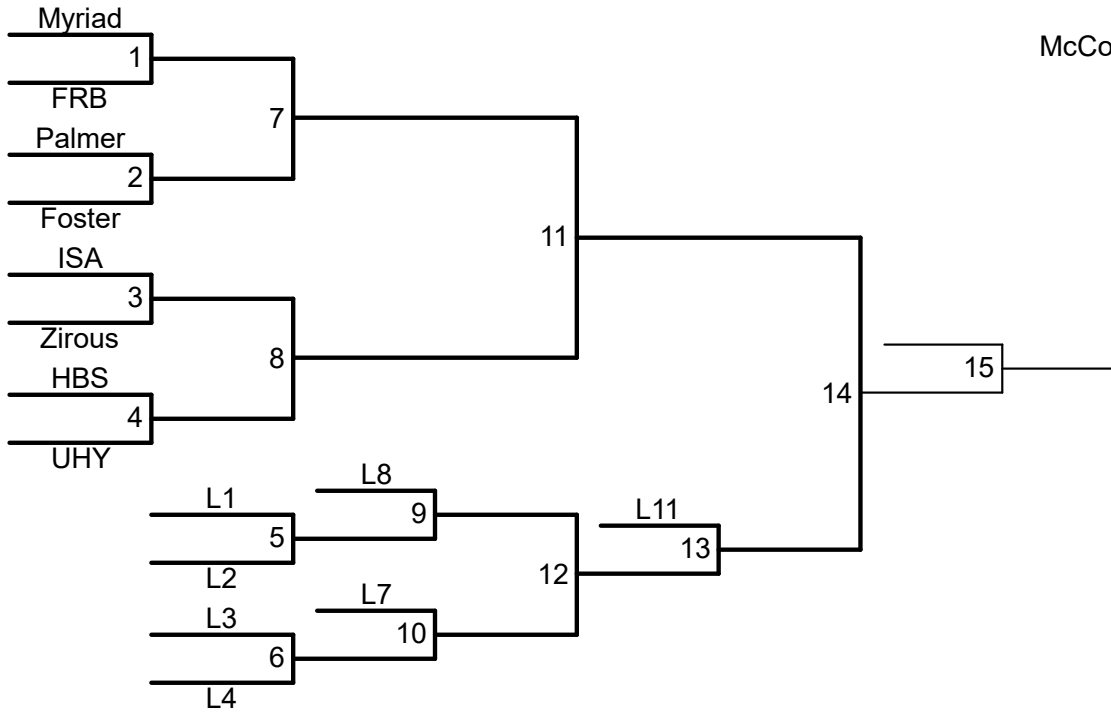

Division 5 Women's Pickleball
Saturday June 8th, 2024
McCollum Waveland Tennis Complex
4806 Observatory Rd
Des Moines, IA 50311
Check in by 11:15 am
Games start at 11:30 am

EXECUTIVE SPONSOR

SCHEDULE & RESULTS SPONSOR