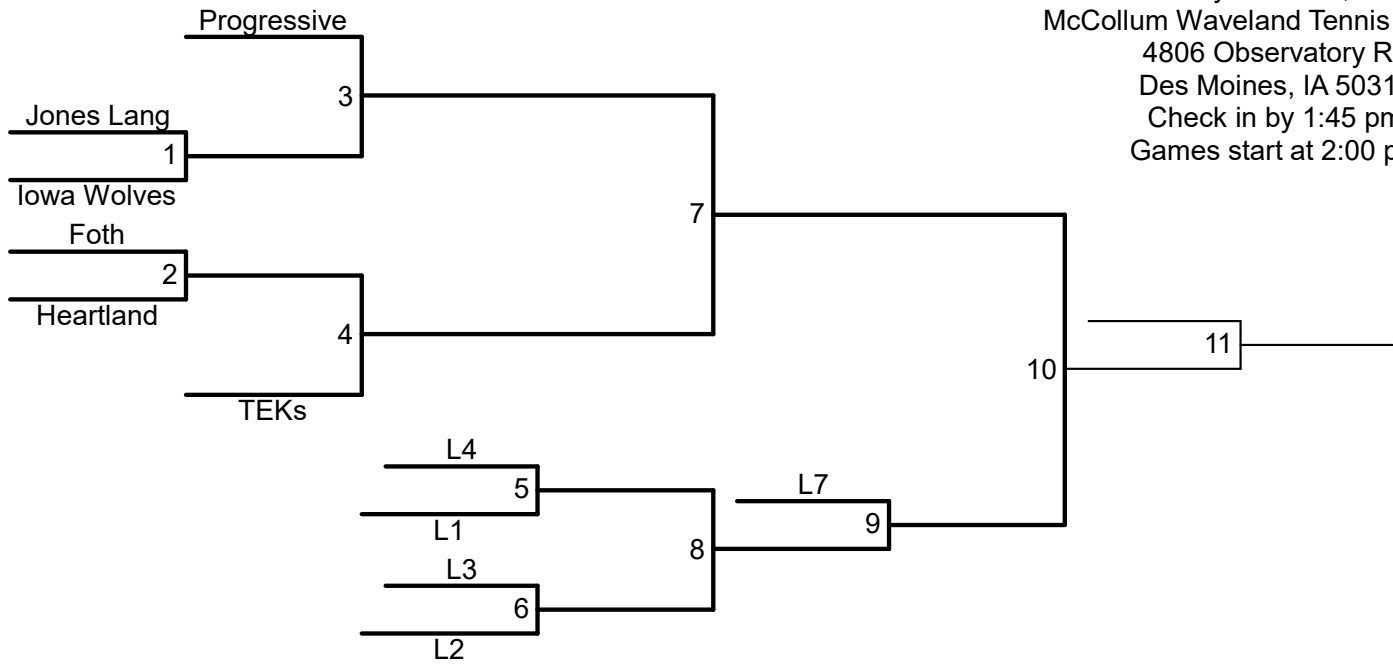

Division 6 Women's Pickleball
Sunday June 9th, 2024
McCollum Waveland Tennis Complex
4806 Observatory Rd
Des Moines, IA 50311
Check in by 1:45 pm
Games start at 2:00 pm